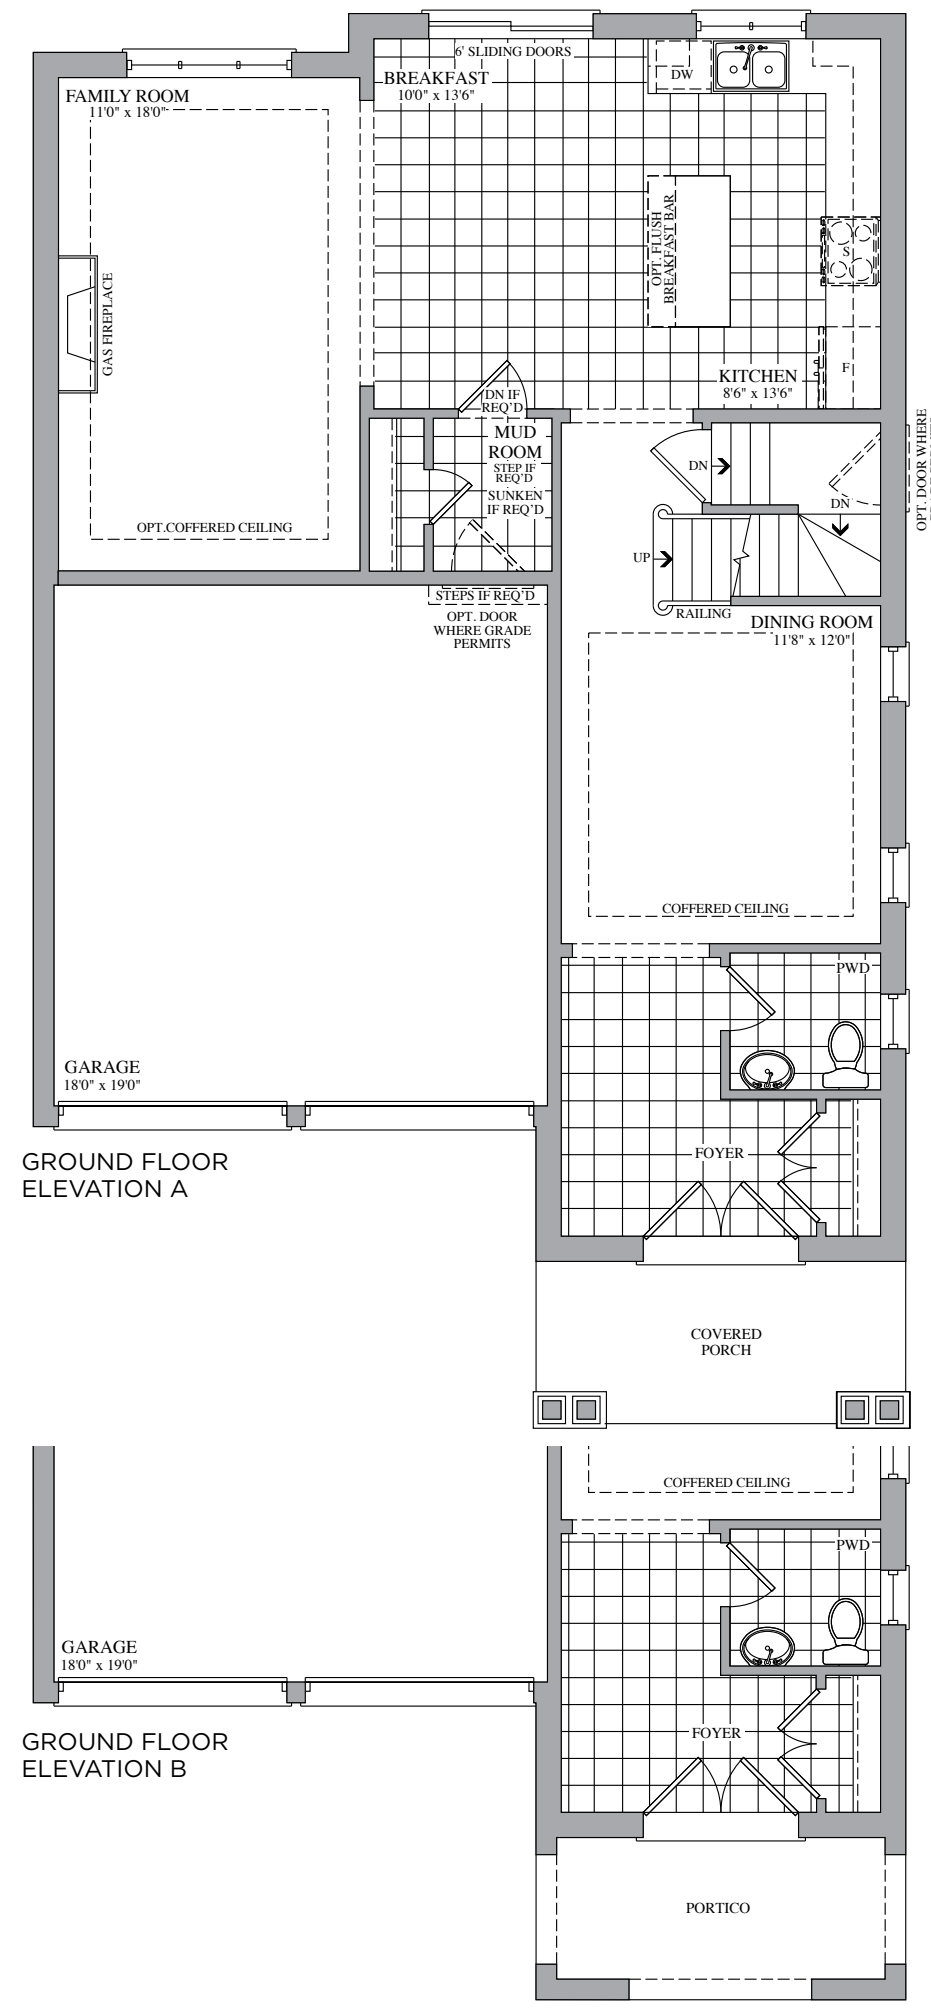

The Bizet

Elevation A • 2,234 sq.ft.

Artist's Concept

Artist's Concept

Elevation B • 2,222 sq.ft.

38'
SERIES

The Bizet

38' SERIES

Elevation A • 2,234 sq.ft.

Elevation B • 2,222 sq.ft.

GROUND FLOOR ELEVATION A

GROUND FLOOR ELEVATION B

SECOND FLOOR ELEVATION A

SECOND FLOOR ELEVATION B

BASEMENT ELEVATION A & B

Prices, figures, illustrations, sizes, features and finishes are subject to change without notice. E.&O.E. Areas and dimensions are approximate and actual usable floor space may vary from the stated area. Layout may be reverse of the unit purchased. E. & O.E.