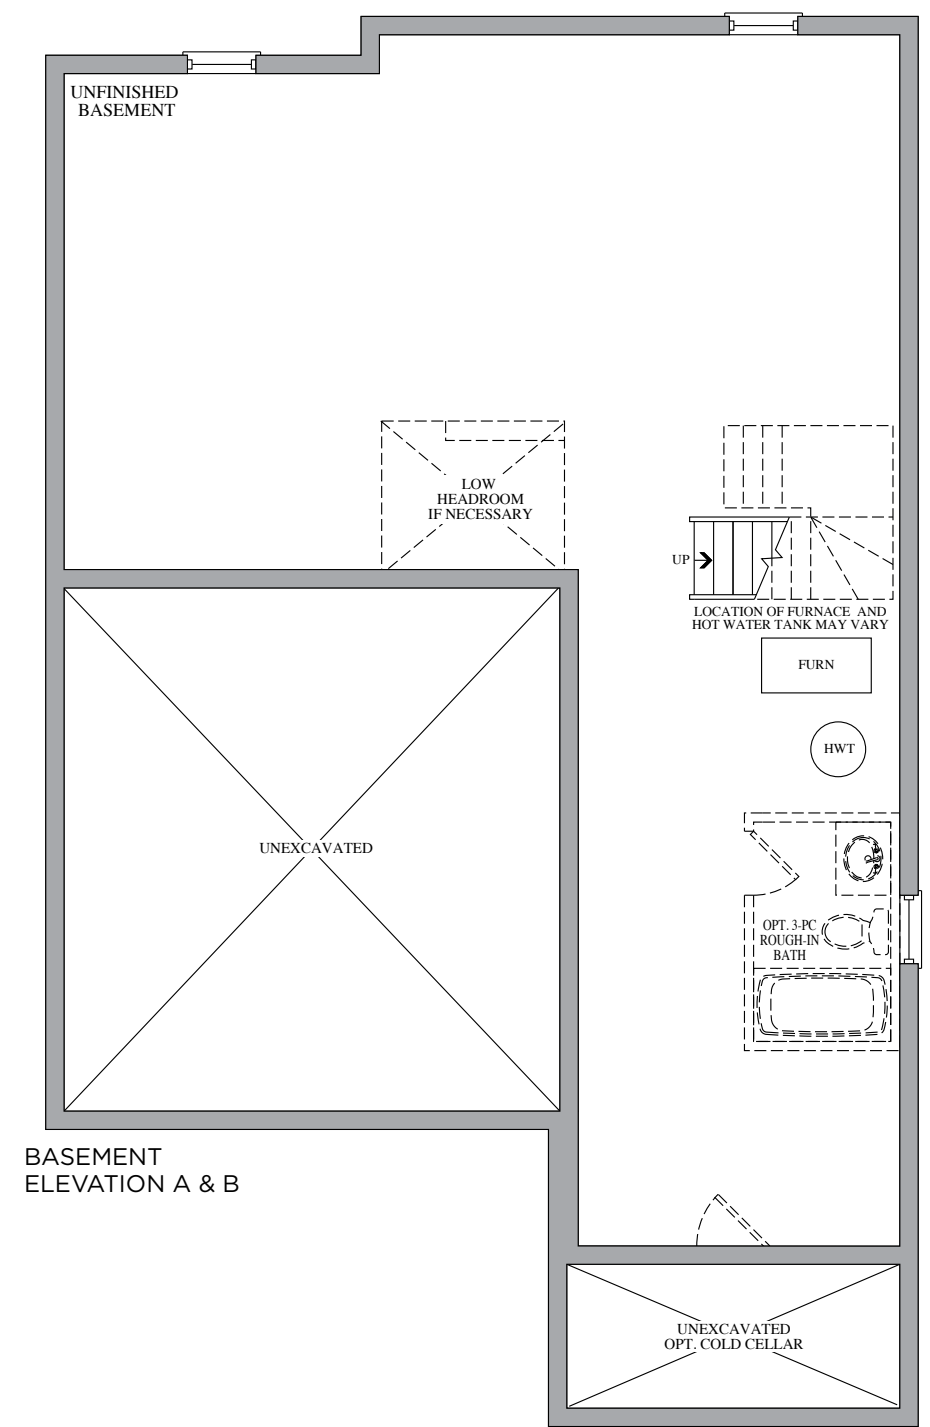

The Bizet

Elevation A • 2,234 sq.ft.

Artist's Concept

Artist's Concept

Elevation B • 2,222 sq.ft.

38'
SERIES

The Bizet

38' SERIES

Elevation A • 2,234 sq.ft.

Elevation B • 2,222 sq.ft.

GROUND FLOOR ELEVATION A

GROUND FLOOR ELEVATION B

SECOND FLOOR ELEVATION A

SECOND FLOOR ELEVATION B

BASEMENT ELEVATION A & B

Prices, figures, illustrations, sizes, features and finishes are subject to change without notice. E.&O.E. Areas and dimensions are approximate and actual usable floor space may vary from the stated area. Layout may be reverse of the unit purchased. E. & O.E.