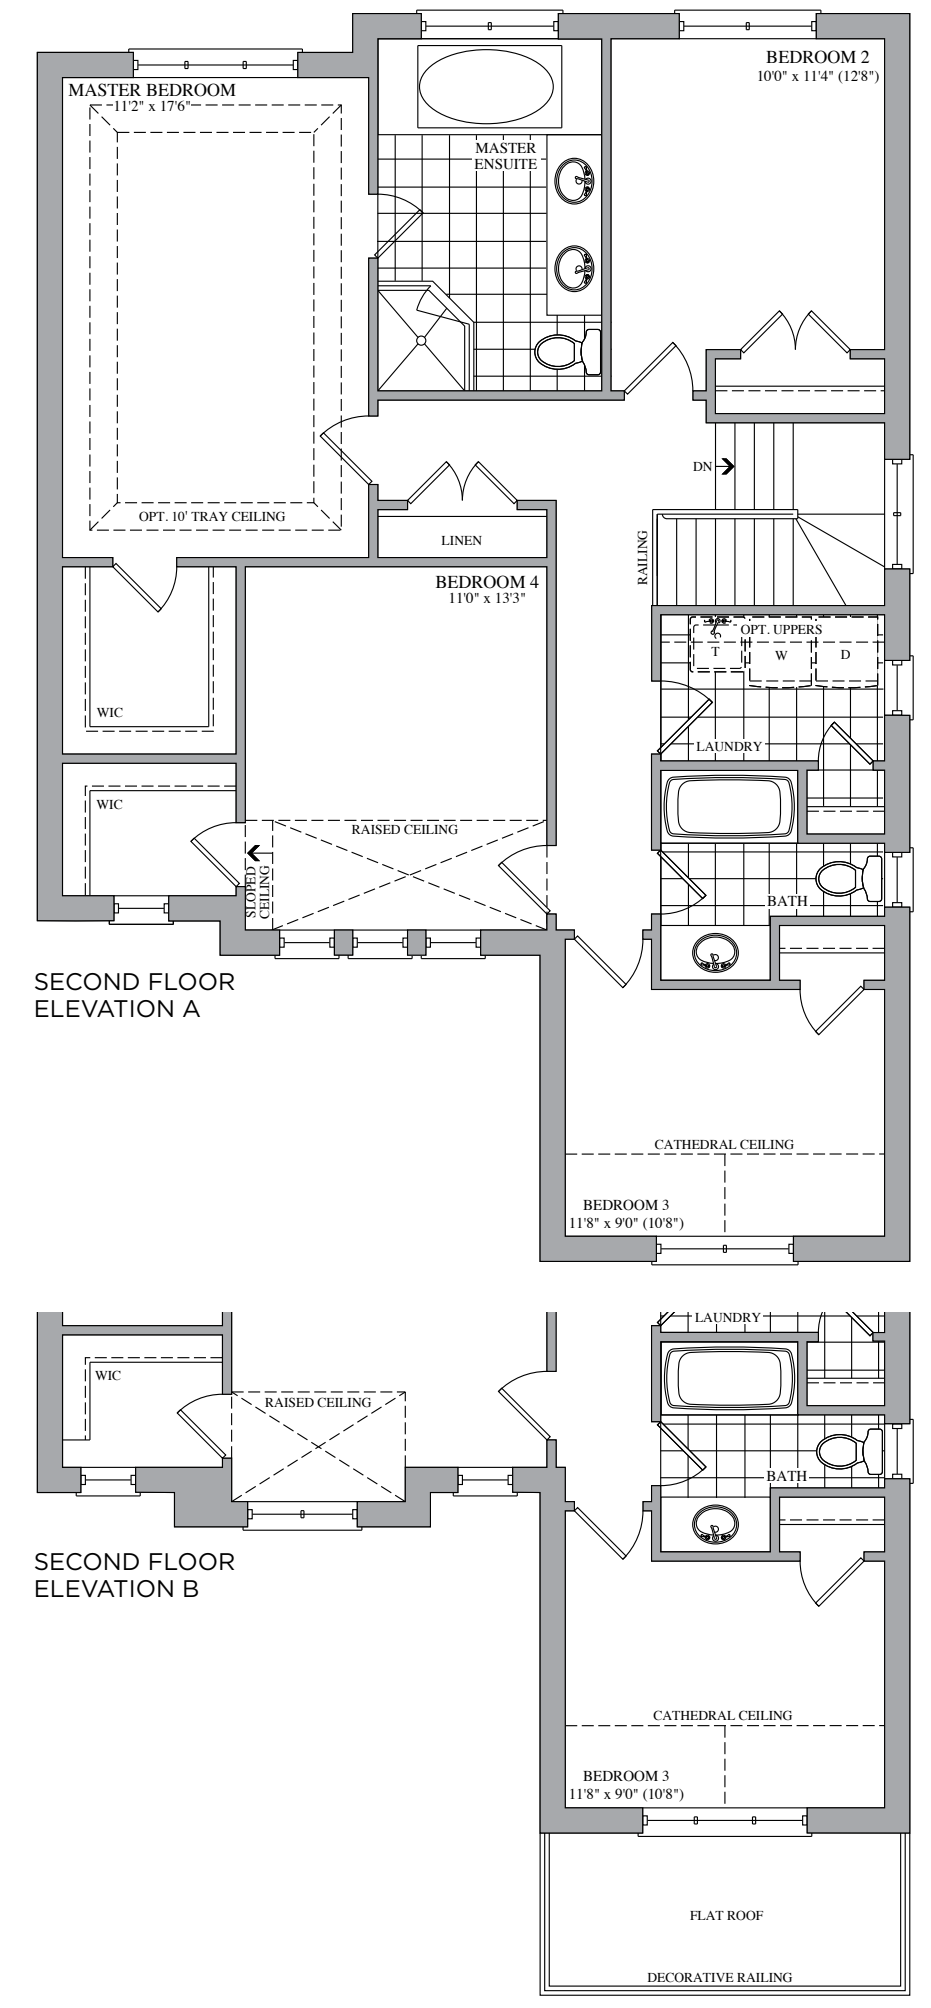

The Bizet

Elevation A • 2,234 sq.ft.

Artist's Concept

Artist's Concept

Elevation B • 2,222 sq.ft.

38'
SERIES

The Bizet

38' SERIES

Elevation A • 2,234 sq.ft.

Elevation B • 2,222 sq.ft.

GROUND FLOOR ELEVATION A

GROUND FLOOR ELEVATION B

SECOND FLOOR ELEVATION A

SECOND FLOOR ELEVATION B

BASEMENT ELEVATION A & B

Prices, figures, illustrations, sizes, features and finishes are subject to change without notice. E.&O.E. Areas and dimensions are approximate and actual usable floor space may vary from the stated area. Layout may be reverse of the unit purchased. E. & O.E.