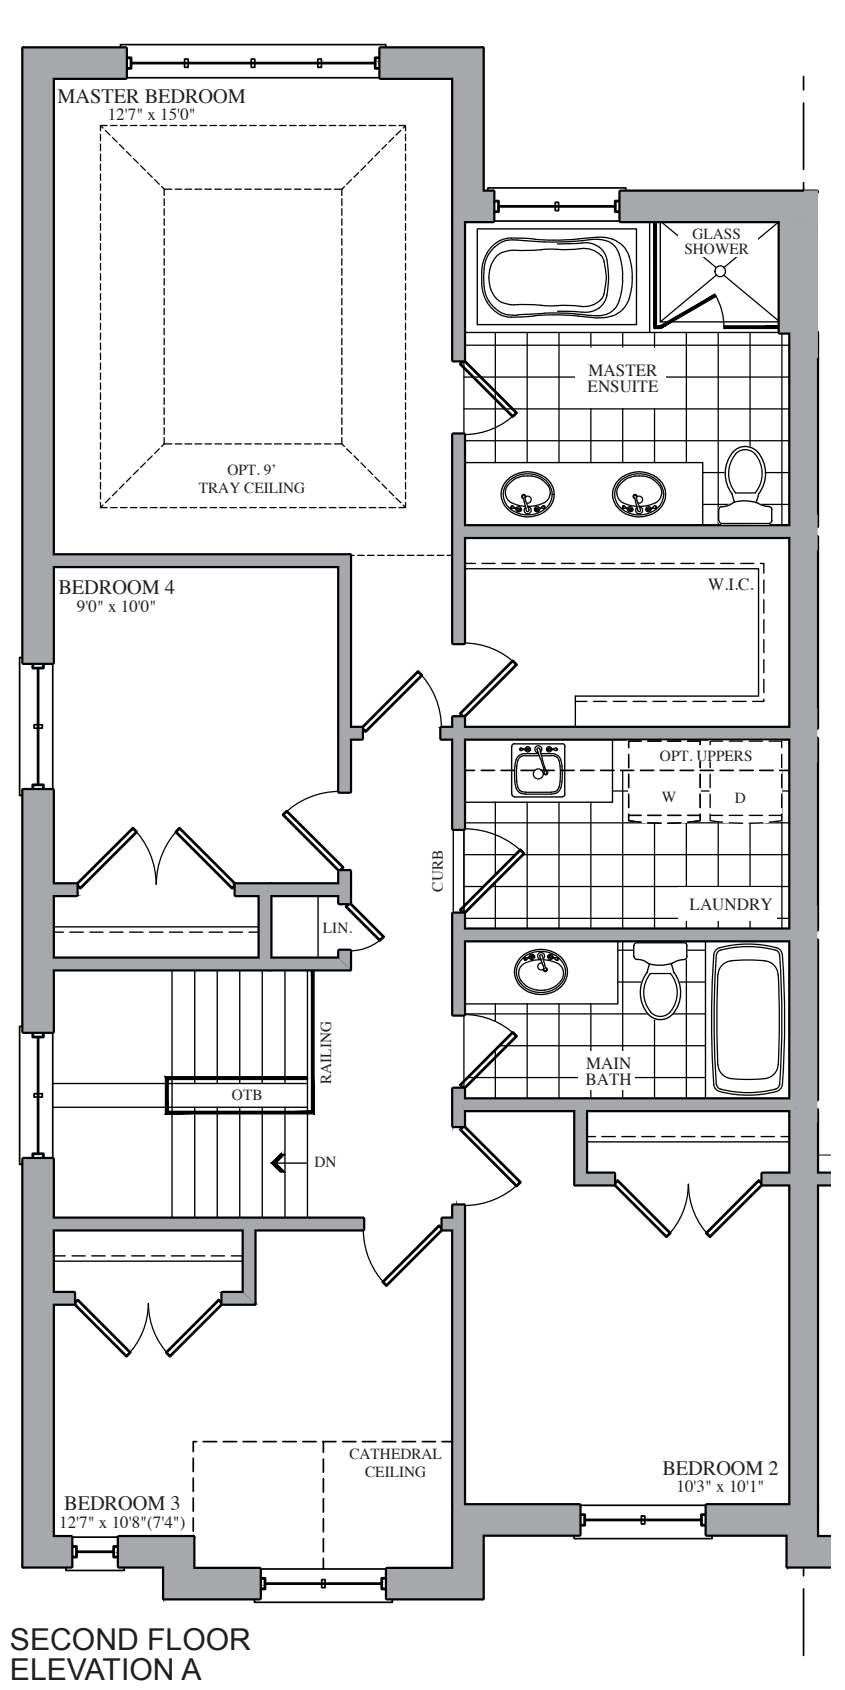

The Stravinsky

Elevation A • 2,090 sq.ft.

Artist's Concept

Elevation B • 2,105 sq.ft.

Elevation C • 2,160 sq.ft.

Artist's Concept

Elevation D • 2,105 sq.ft.

SEMI SERIES

The Stravinsky

Elevation A • 2,090 sq.ft. Elevation C • 2,160 sq.ft.
 Elevation B • 2,105 sq.ft. Elevation D • 2,105 sq.ft.

Prices, figures, illustrations, sizes, features and finishes are subject to change without notice. E.&O.E. Areas and dimensions are approximate and actual usable floor space may vary from the stated area. Layout may be reverse of the unit purchased. E. & O.E.