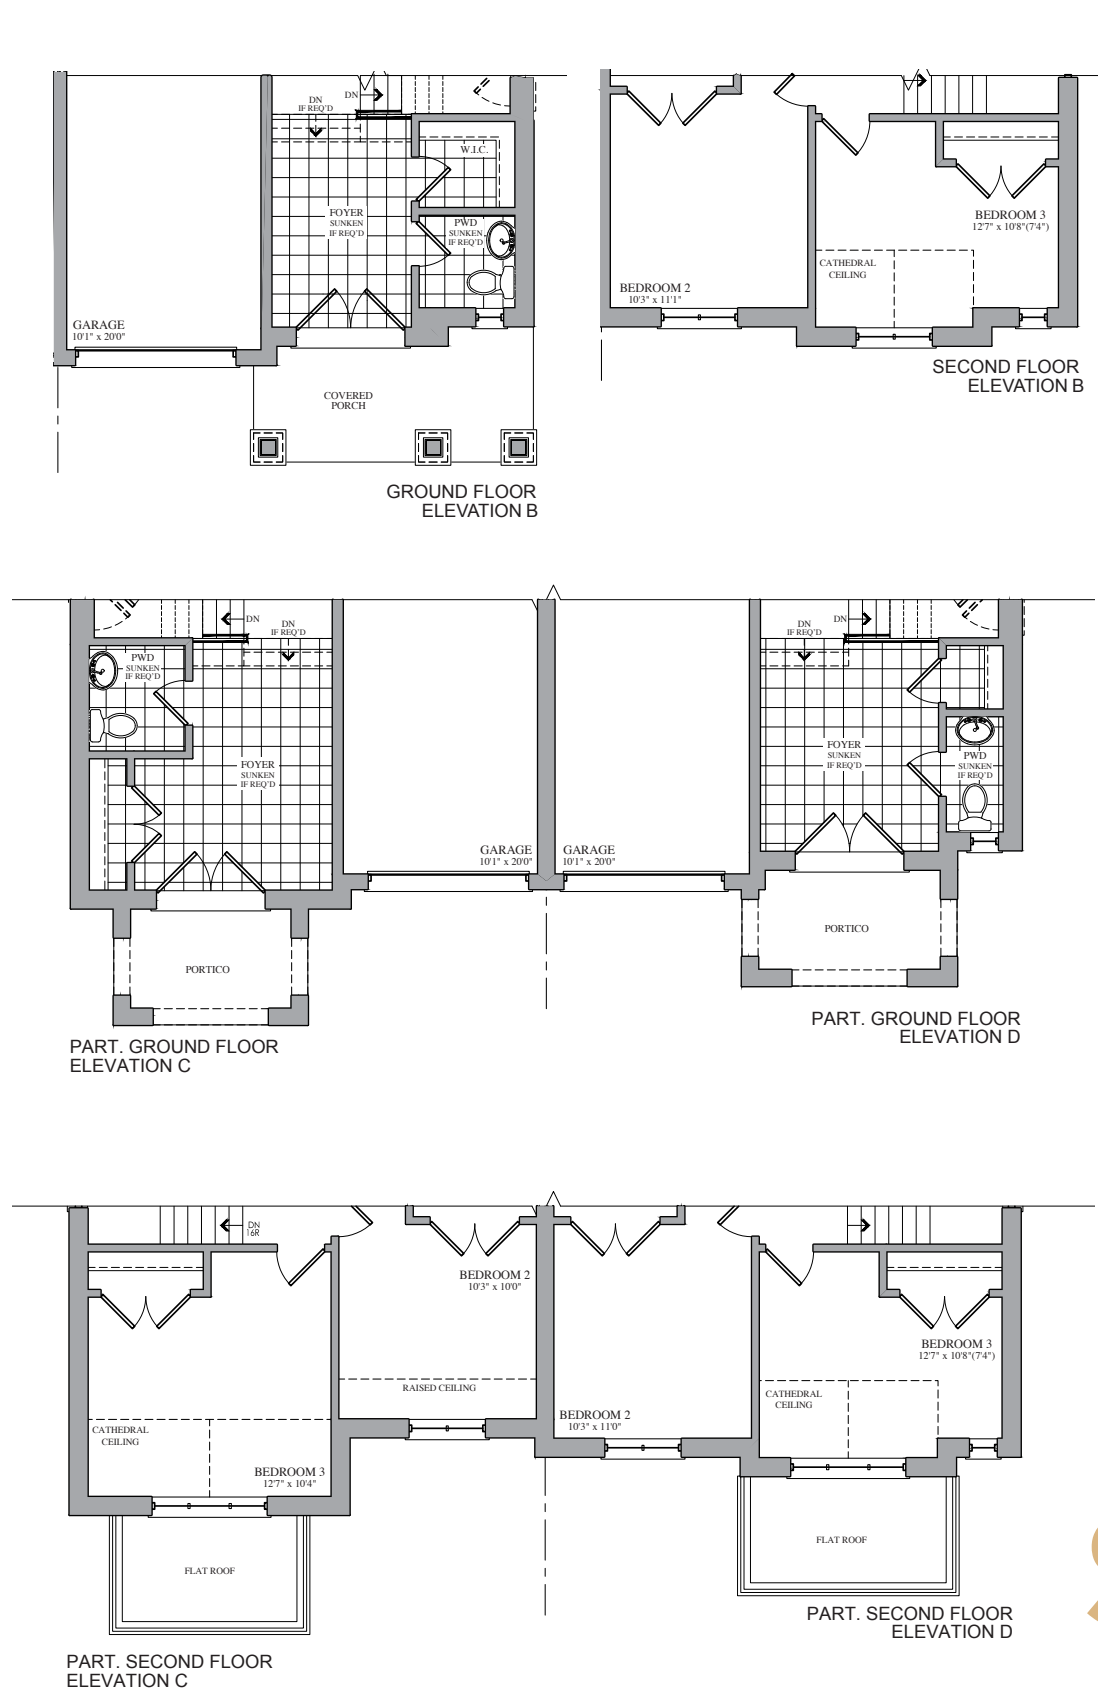

The Stravinsky

Elevation A • 2,090 sq.ft.

Artist's Concept

Elevation B • 2,105 sq.ft.

Elevation C • 2,160 sq.ft.

Artist's Concept

Elevation D • 2,105 sq.ft.

SEMI SERIES

The Stravinsky

Elevation A • 2,090 sq.ft. Elevation C • 2,160 sq.ft.
 Elevation B • 2,105 sq.ft. Elevation D • 2,105 sq.ft.

Prices, figures, illustrations, sizes, features and finishes are subject to change without notice. E.&O.E. Areas and dimensions are approximate and actual usable floor space may vary from the stated area. Layout may be reverse of the unit purchased. E. & O.E.