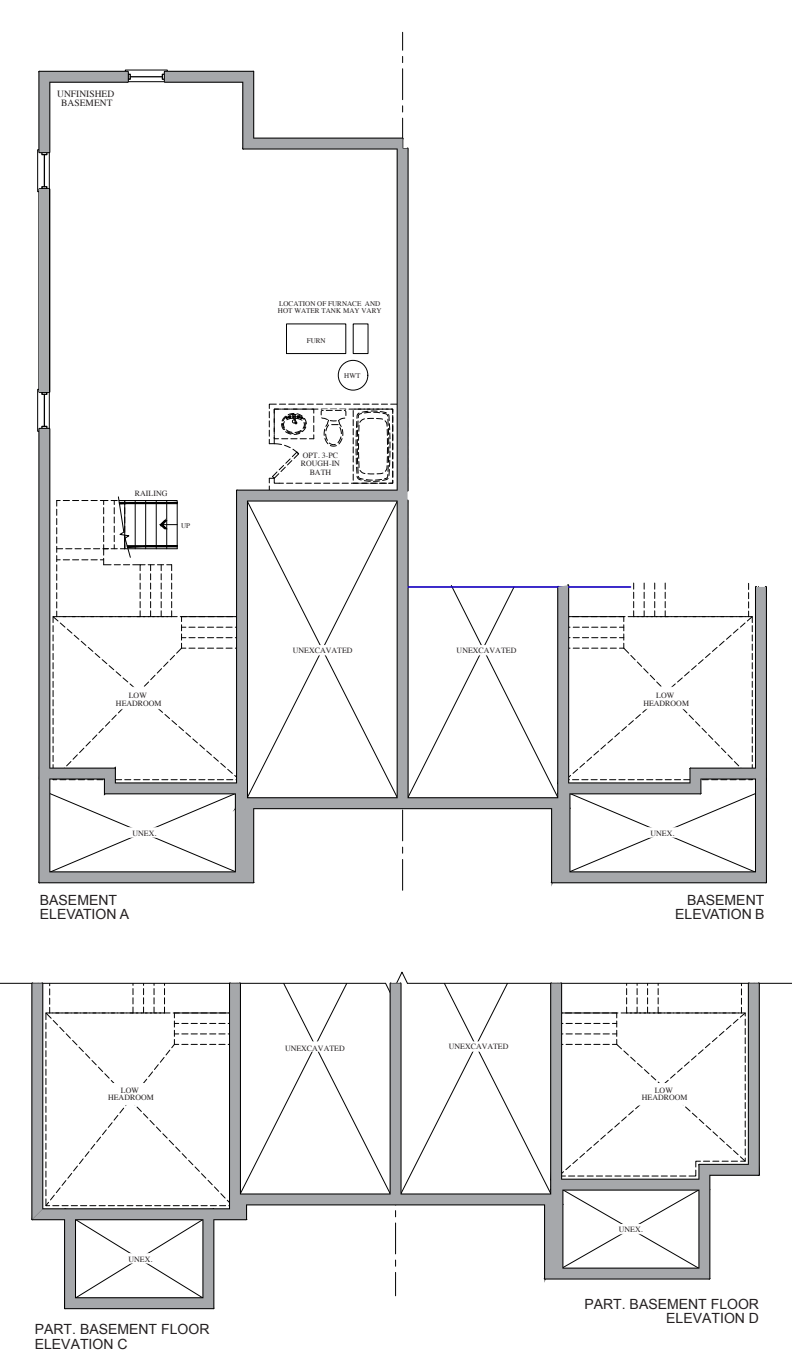

The Stravinsky

Elevation A • 2,090 sq.ft.

Artist's Concept

Elevation B • 2,105 sq.ft.

Elevation C • 2,160 sq.ft.

Artist's Concept

Elevation D • 2,105 sq.ft.

SEMI SERIES

The Stravinsky

Elevation A • 2,090 sq.ft. Elevation C • 2,160 sq.ft.
 Elevation B • 2,105 sq.ft. Elevation D • 2,105 sq.ft.

Prices, figures, illustrations, sizes, features and finishes are subject to change without notice. E.&O.E. Areas and dimensions are approximate and actual usable floor space may vary from the stated area. Layout may be reverse of the unit purchased. E. & O.E.