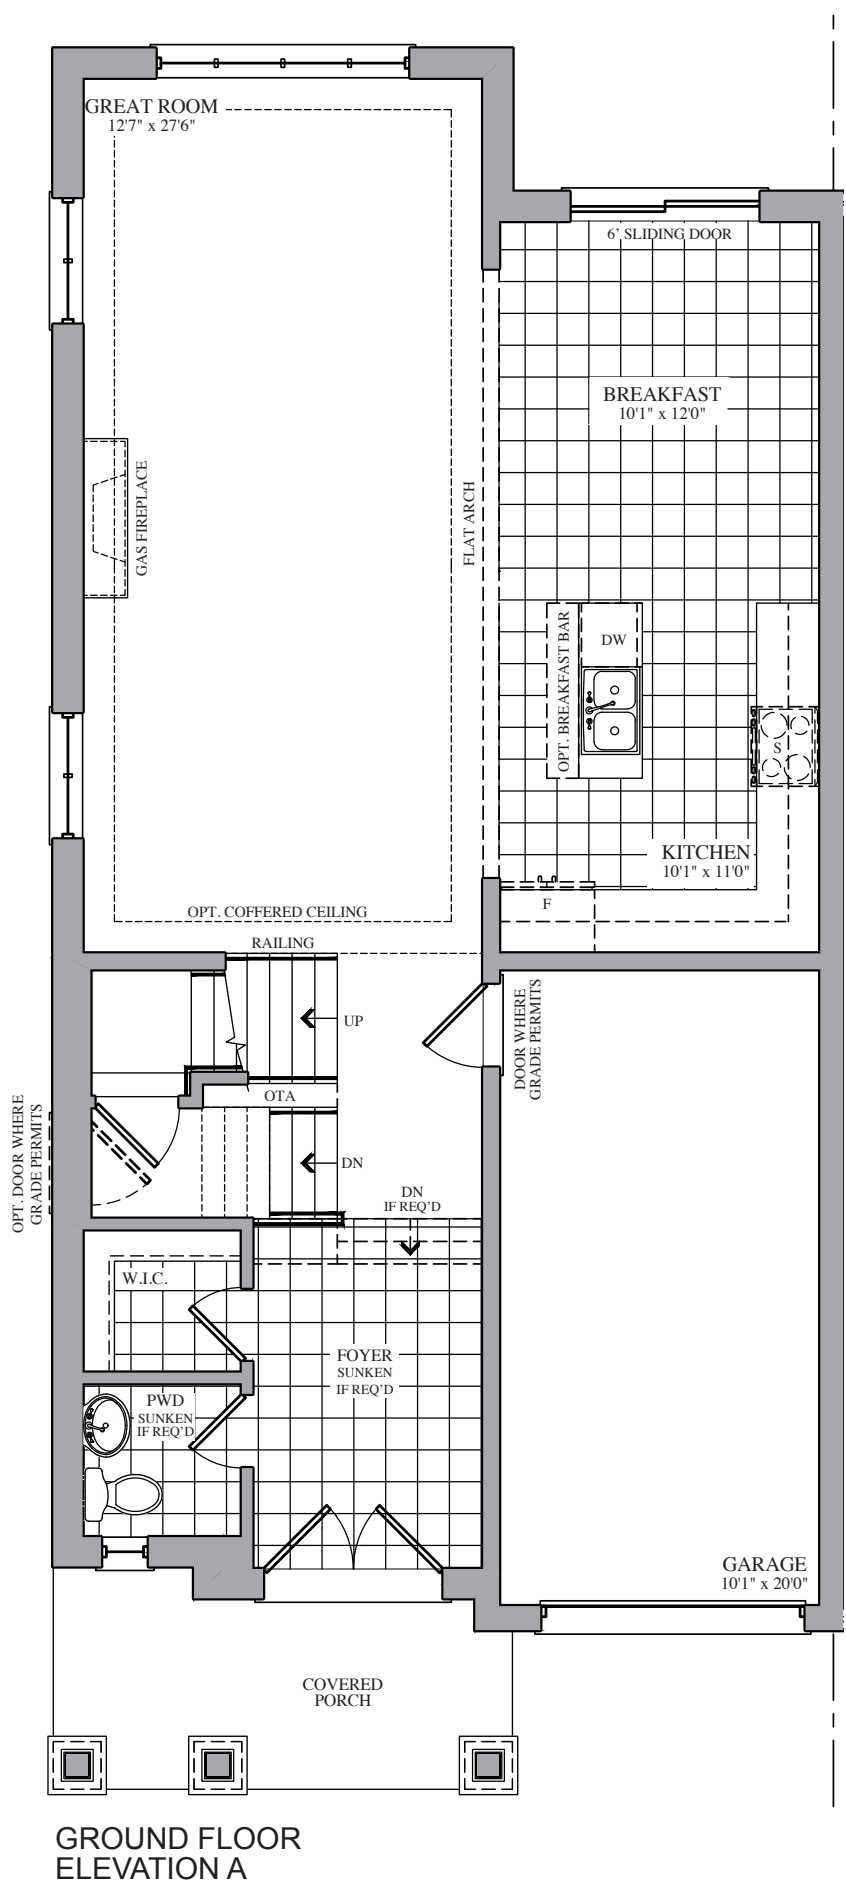

The Stravinsky

Elevation A • 2,090 sq.ft.

Artist's Concept

Elevation B • 2,105 sq.ft.

Elevation C • 2,160 sq.ft.

Artist's Concept

Elevation D • 2,105 sq.ft.

SEMI SERIES

The Stravinsky

Elevation A • 2,090 sq.ft. Elevation C • 2,160 sq.ft.
 Elevation B • 2,105 sq.ft. Elevation D • 2,105 sq.ft.

Prices, figures, illustrations, sizes, features and finishes are subject to change without notice. E.&O.E. Areas and dimensions are approximate and actual usable floor space may vary from the stated area. Layout may be reverse of the unit purchased. E. & O.E.