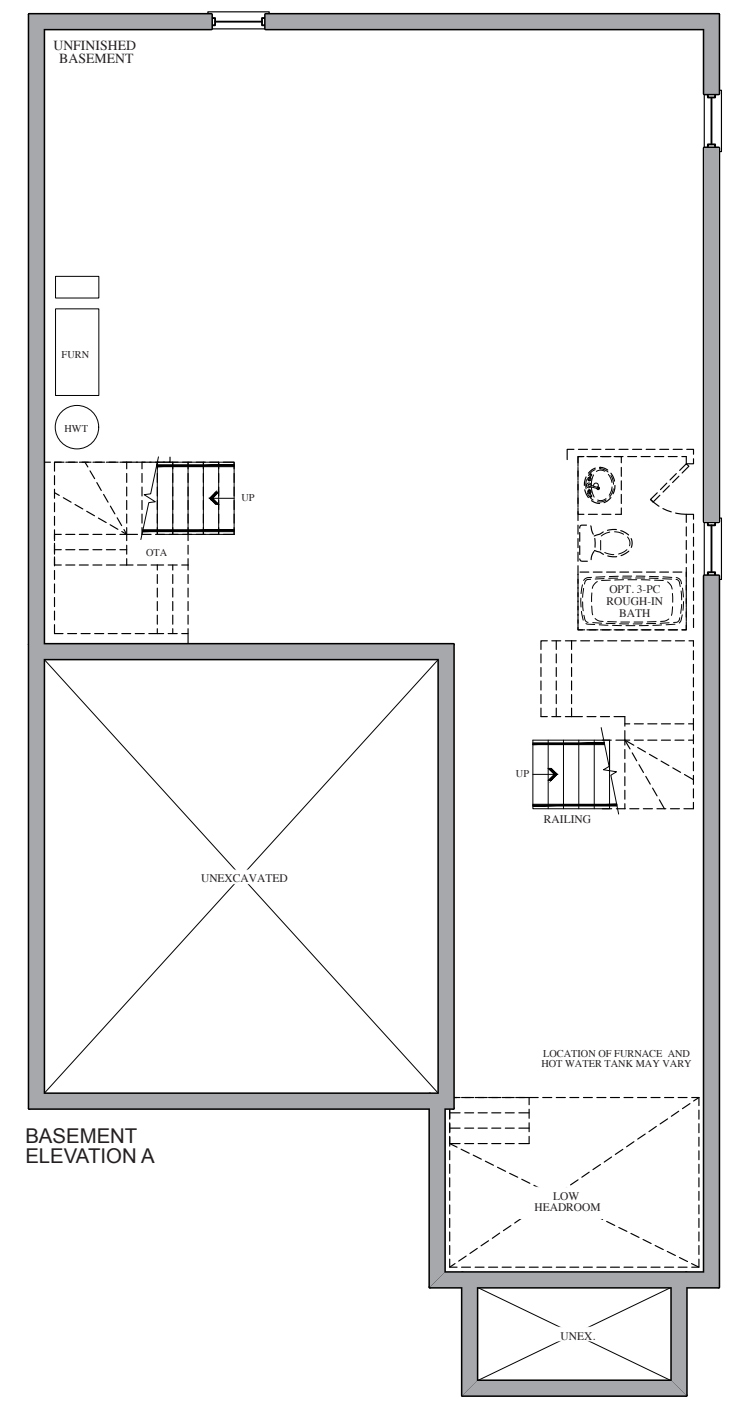

# The Schumann

Elevation A • 3,050 sq.ft.

Artist's Concept

Artist's Concept

Elevation B • 3,050 sq.ft.

**38'**  
SERIES

## 38' SERIES

Elevation A • 3,050 sq.ft.

Elevation B • 3,050 sq.ft.

Prices, figures, illustrations, sizes, features and finishes are subject to change without notice. E.&O.E. Areas and dimensions are approximate and actual usable floor space may vary from the stated area. Layout may be reverse of the unit purchased. E. & O.E.