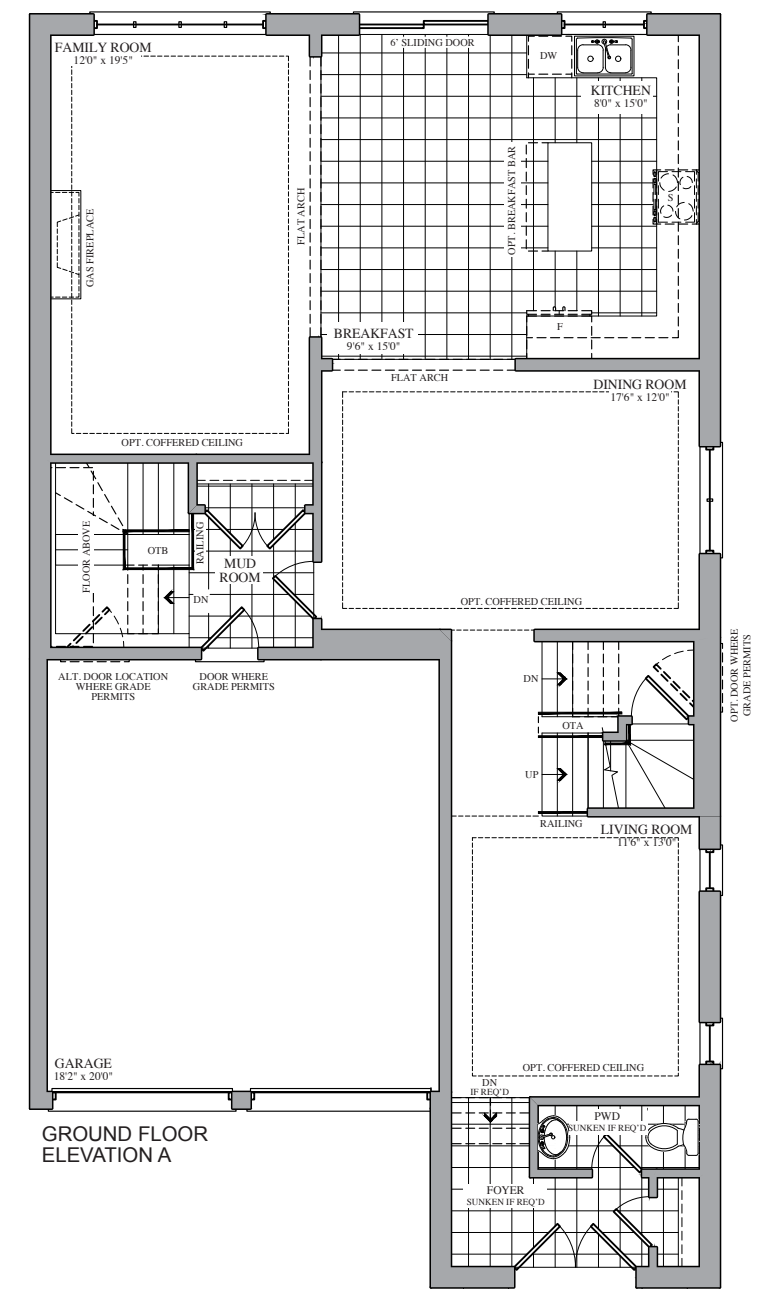

# The Schumann

Elevation A • 3,050 sq.ft.

Artist's Concept

Artist's Concept

Elevation B • 3,050 sq.ft.

**38'**  
SERIES

## 38' SERIES

Elevation A • 3,050 sq.ft.

Elevation B • 3,050 sq.ft.

Prices, figures, illustrations, sizes, features and finishes are subject to change without notice. E.&O.E. Areas and dimensions are approximate and actual usable floor space may vary from the stated area. Layout may be reverse of the unit purchased. E. & O.E.