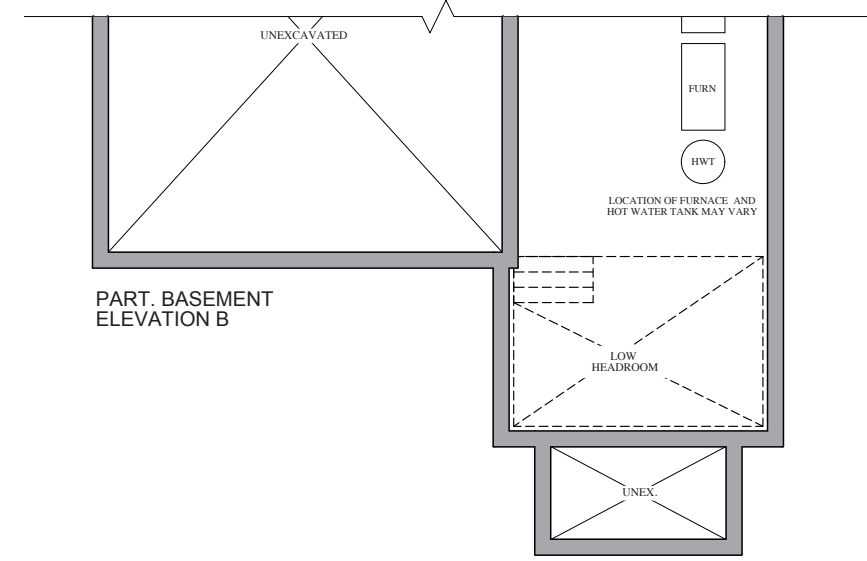

# The Schumann

Elevation A • 3,050 sq.ft.

Artist's Concept

Artist's Concept

Elevation B • 3,050 sq.ft.

**38'**  
SERIES

## 38' SERIES

Elevation A • 3,050 sq.ft.

Elevation B • 3,050 sq.ft.

Prices, figures, illustrations, sizes, features and finishes are subject to change without notice. E.&O.E. Areas and dimensions are approximate and actual usable floor space may vary from the stated area. Layout may be reverse of the unit purchased. E. & O.E.