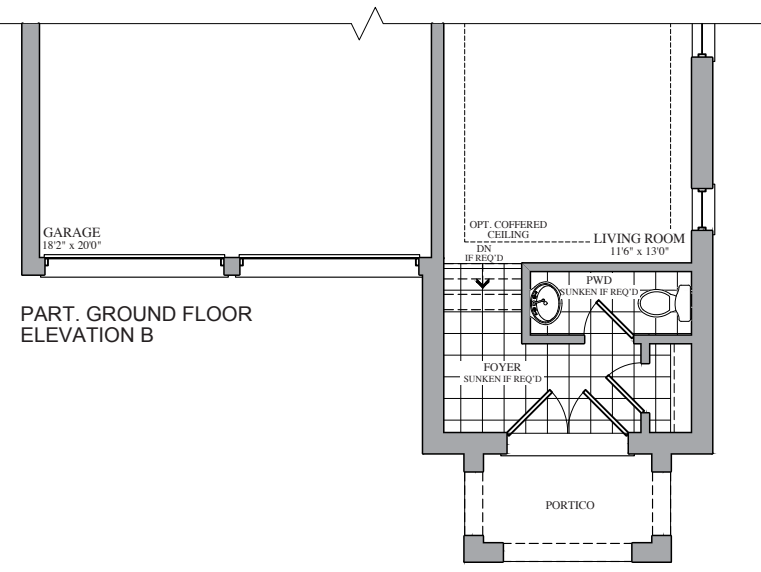

# The Schumann

Elevation A • 3,050 sq.ft.

Artist's Concept

Artist's Concept

Elevation B • 3,050 sq.ft.

**38'**  
SERIES

## 38' SERIES

Elevation A • 3,050 sq.ft.

Elevation B • 3,050 sq.ft.

Prices, figures, illustrations, sizes, features and finishes are subject to change without notice. E.&O.E. Areas and dimensions are approximate and actual usable floor space may vary from the stated area. Layout may be reverse of the unit purchased. E. & O.E.