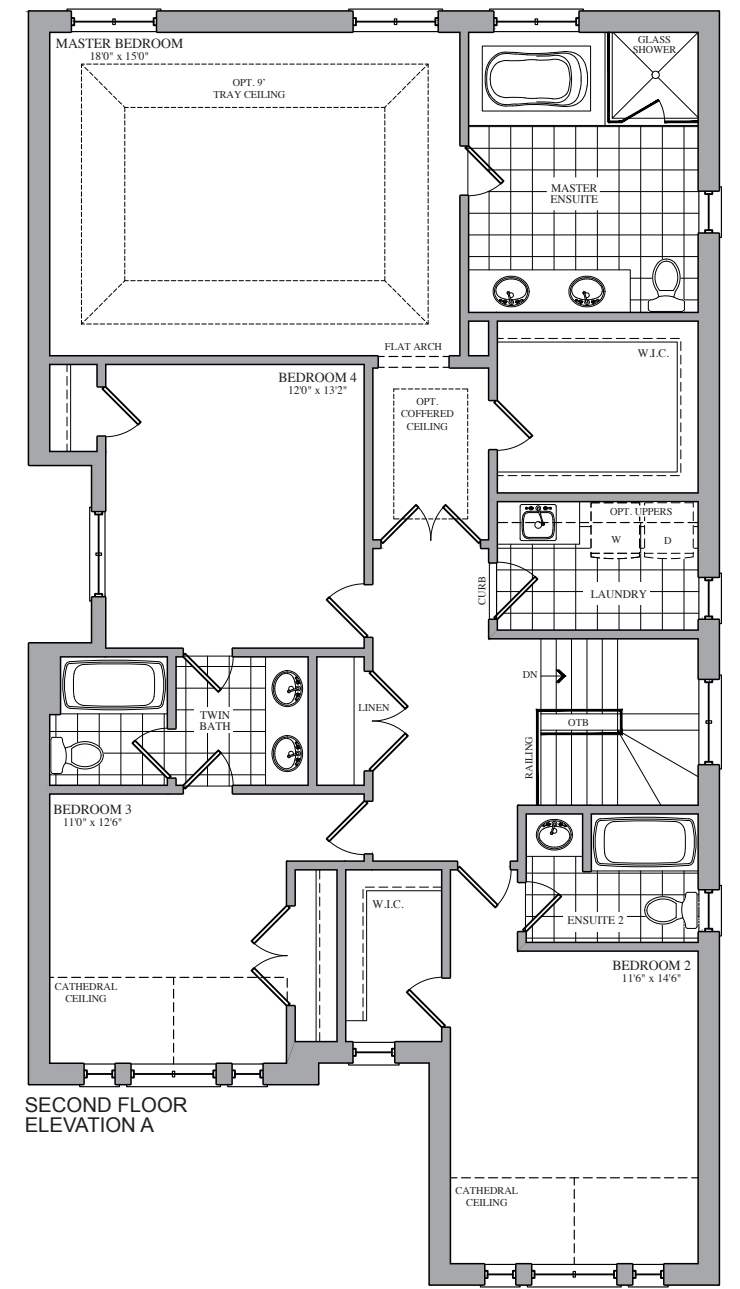

# The Schumann

Elevation A • 3,050 sq.ft.

Artist's Concept

Artist's Concept

Elevation B • 3,050 sq.ft.

**38'**  
SERIES

# The Schumann

## 38' SERIES

Elevation A • 3,050 sq.ft.

Elevation B • 3,050 sq.ft.

Prices, figures, illustrations, sizes, features and finishes are subject to change without notice. E.&O.E. Areas and dimensions are approximate and actual usable floor space may vary from the stated area. Layout may be reverse of the unit purchased. E. & O.E.