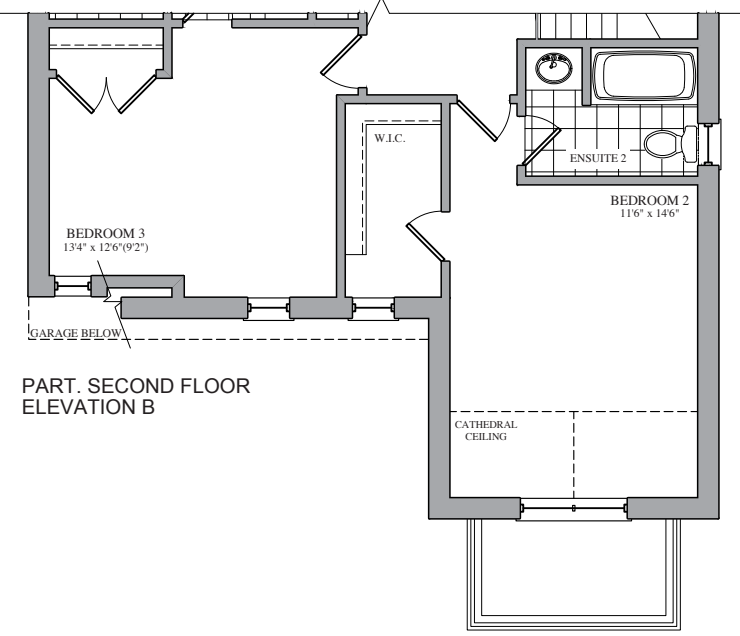

# The Schumann

Elevation A • 3,050 sq.ft.

Artist's Concept

Artist's Concept

Elevation B • 3,050 sq.ft.

**38'**  
SERIES

## 38' SERIES

Elevation A • 3,050 sq.ft.

Elevation B • 3,050 sq.ft.

Prices, figures, illustrations, sizes, features and finishes are subject to change without notice. E.&O.E. Areas and dimensions are approximate and actual usable floor space may vary from the stated area. Layout may be reverse of the unit purchased. E. & O.E.