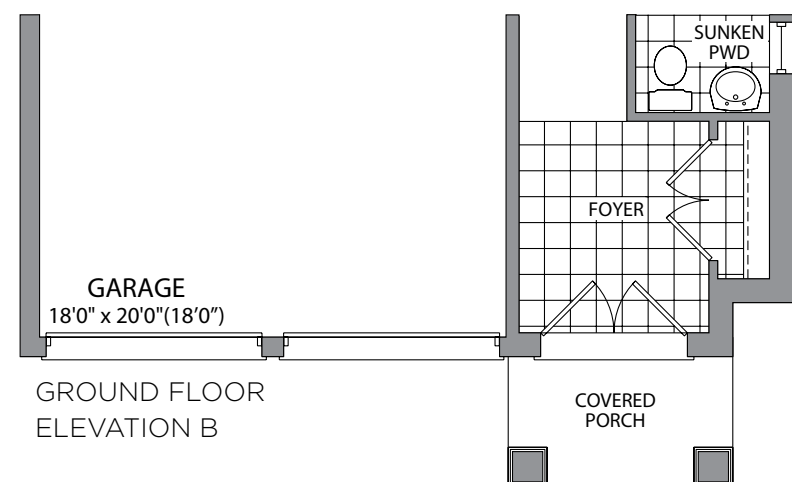

the Bridgeport

Elevation A • 2,778 sq.ft.

Elevation B • 2,817 sq.ft.

GOLDPARK
HOMES

Prices, figures, illustrations, sizes, features and finishes are subject to change without notice. E.&O.E. Areas and dimensions are approximate and actual usable floor space may vary from the stated area. Layout may be reverse of the unit purchased. E. & O.E.

OPT. TWIN BATH