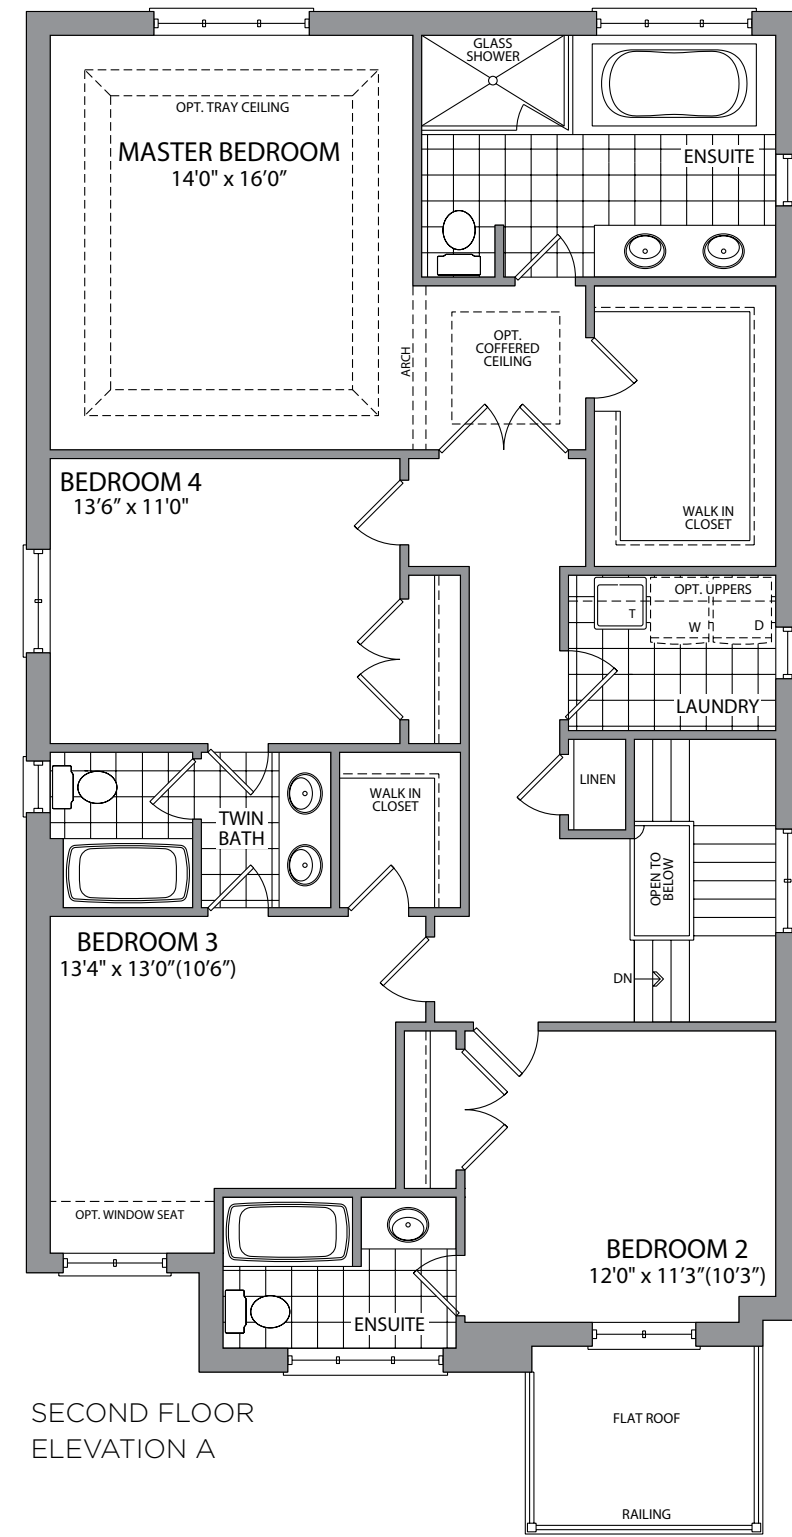

the Bridgeport

Elevation A • 2,778 sq.ft.

Elevation B • 2,817 sq.ft.

GOLDPARK
HOMES

Prices, figures, illustrations, sizes, features and finishes are subject to change without notice. E.&O.E. Areas and dimensions are approximate and actual usable floor space may vary from the stated area. Layout may be reverse of the unit purchased. E. & O.E.

OPT. TWIN BATH