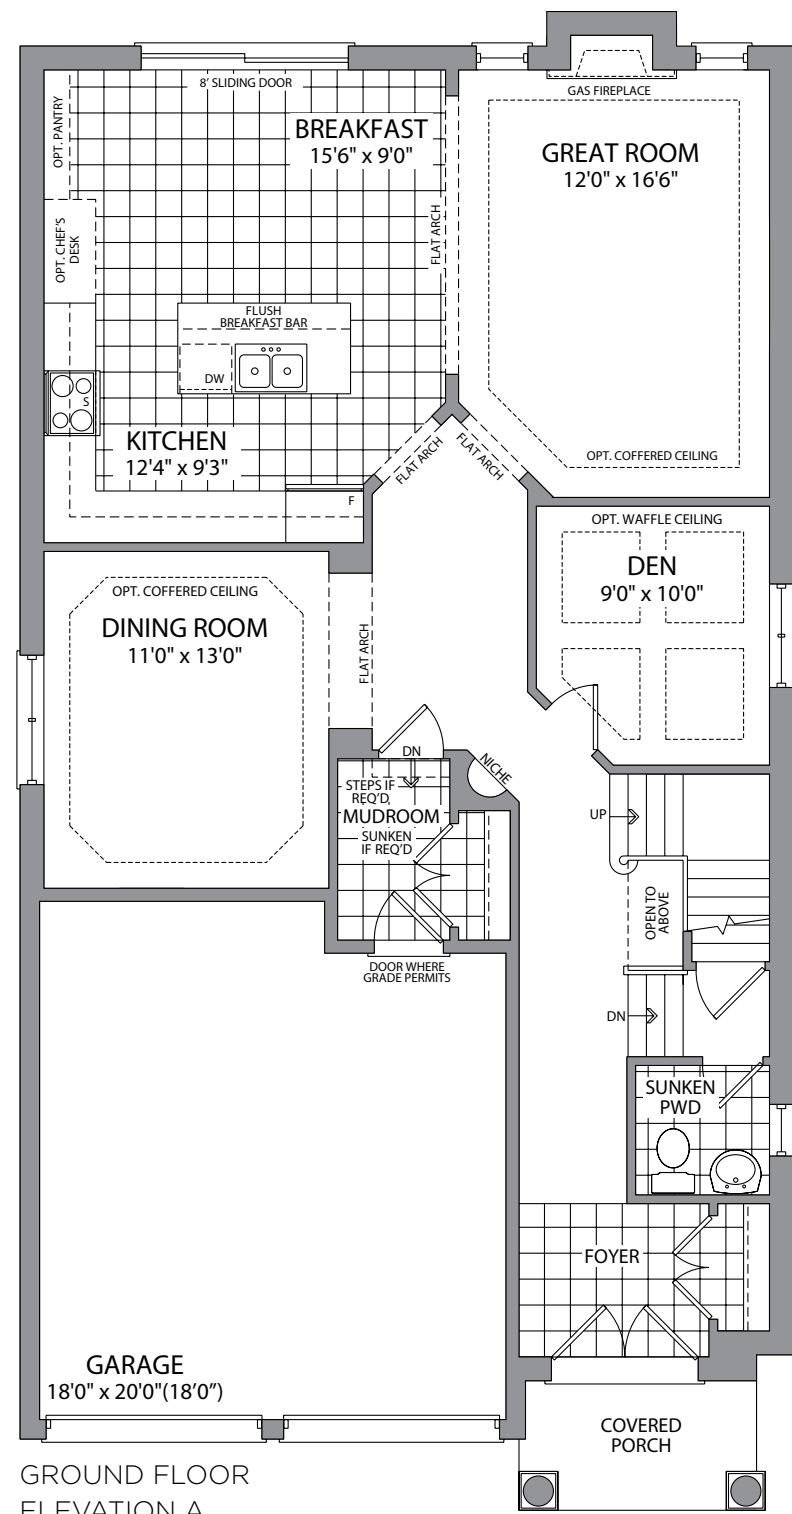

the Bridgeport

Elevation A • 2,778 sq.ft.

Elevation B • 2,817 sq.ft.

GOLDPARK
HOMES

Prices, figures, illustrations, sizes, features and finishes are subject to change without notice. E.&O.E. Areas and dimensions are approximate and actual usable floor space may vary from the stated area. Layout may be reverse of the unit purchased. E. & O.E.

OPT. TWIN BATH