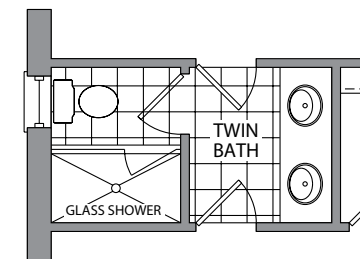

the Bridgeport

Elevation A • 2,778 sq.ft.

Elevation B • 2,817 sq.ft.

GOLDPARK
HOMES

Prices, figures, illustrations, sizes, features and finishes are subject to change without notice. E.&O.E. Areas and dimensions are approximate and actual usable floor space may vary from the stated area. Layout may be reverse of the unit purchased. E. & O.E.

OPT. TWIN BATH