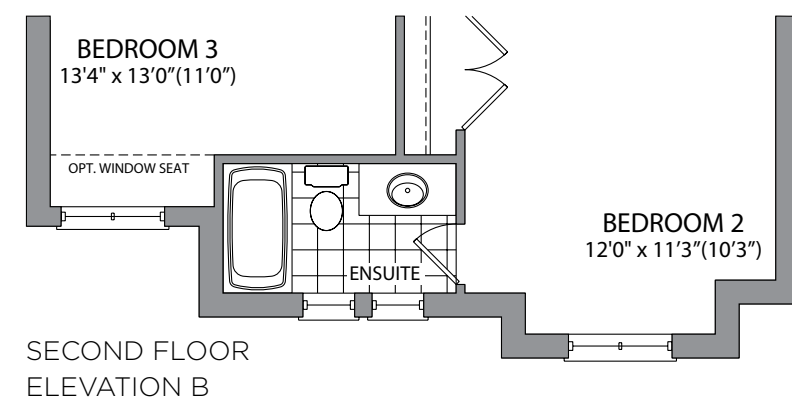

the Bridgeport

Elevation A • 2,778 sq.ft.

Elevation B • 2,817 sq.ft.

GOLDPARK
HOMES

Prices, figures, illustrations, sizes, features and finishes are subject to change without notice. E.&O.E. Areas and dimensions are approximate and actual usable floor space may vary from the stated area. Layout may be reverse of the unit purchased. E. & O.E.

OPT. TWIN BATH