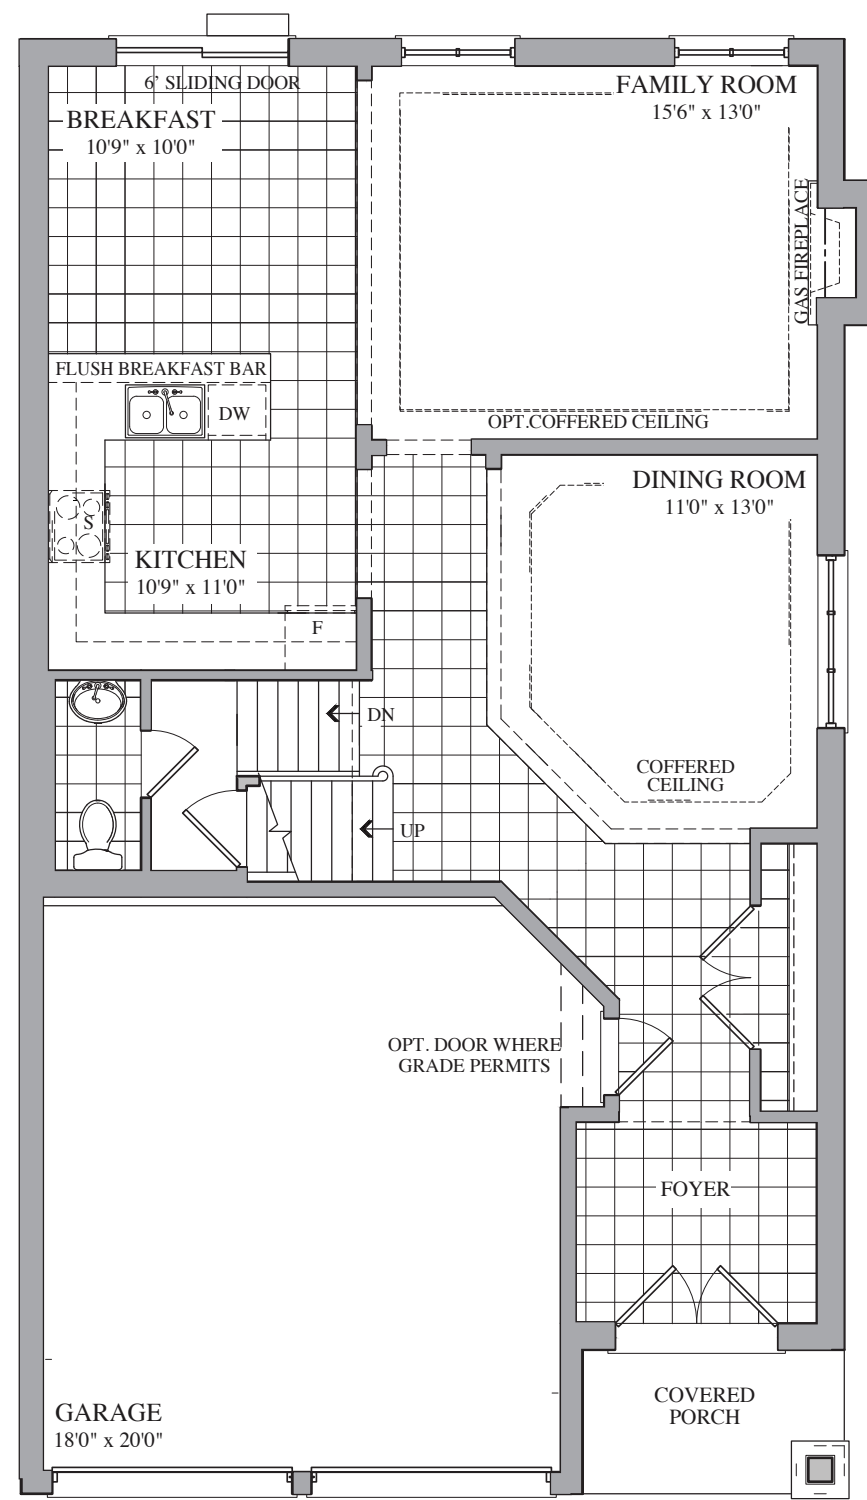

The Riverwalk

36' SERIES

Elevation A • 2,234 sq.ft.

Prices, figures, illustrations, sizes, features and finishes are subject to change without notice. E.&O.E. Areas and dimensions are approximate and actual usable floor space may vary from the stated area. Layout may be reverse of the unit purchased. E. & O.E.