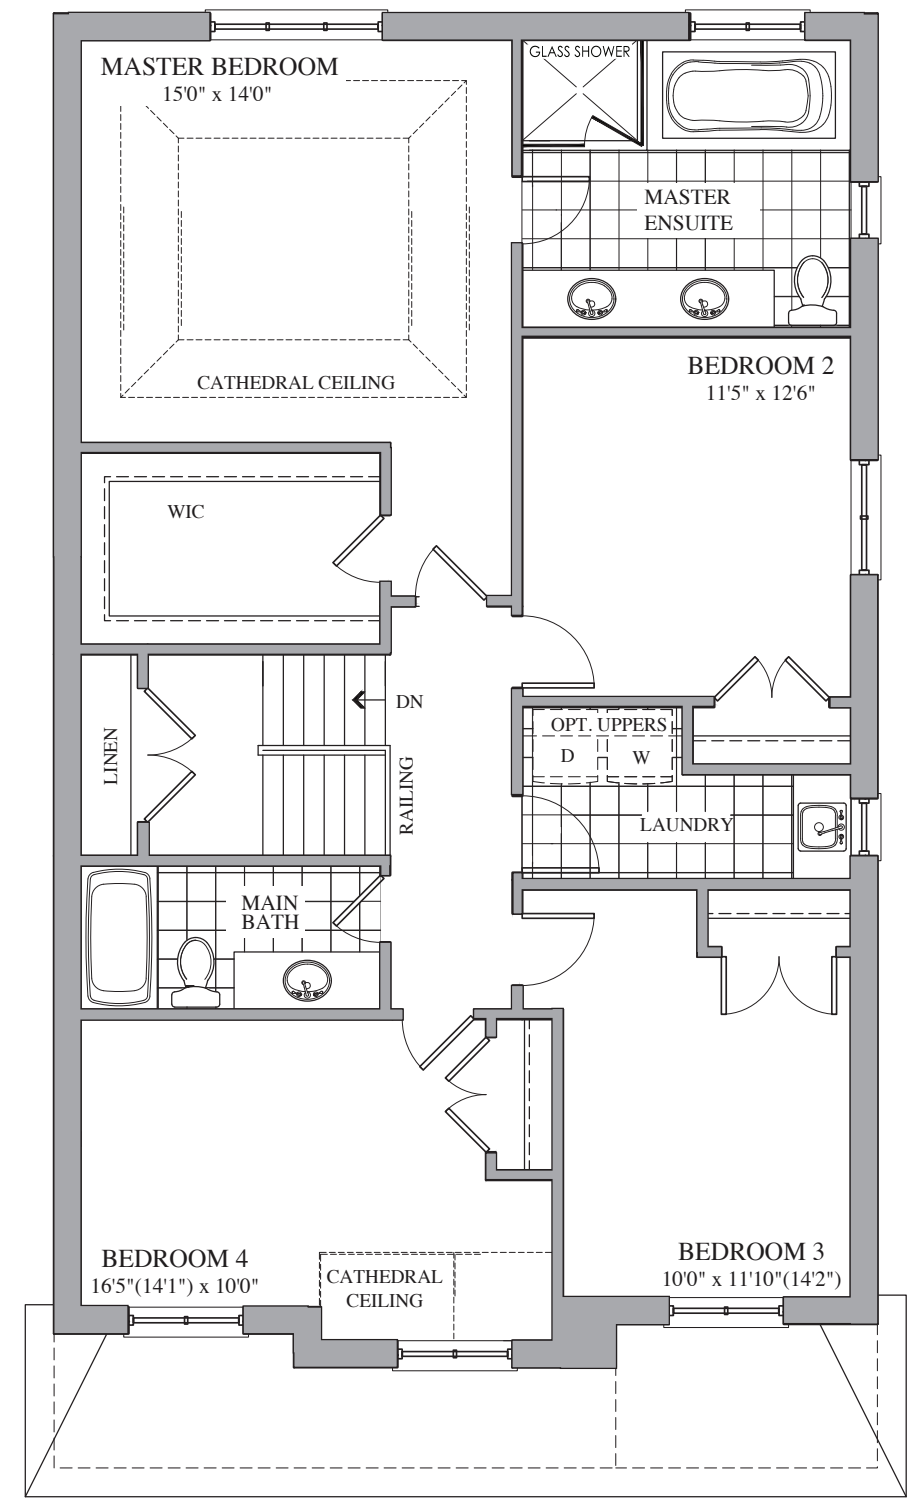

The Riverwalk

36' SERIES

Elevation A • 2,234 sq.ft.

Prices, figures, illustrations, sizes, features and finishes are subject to change without notice. E.&O.E. Areas and dimensions are approximate and actual usable floor space may vary from the stated area. Layout may be reverse of the unit purchased. E. & O.E.