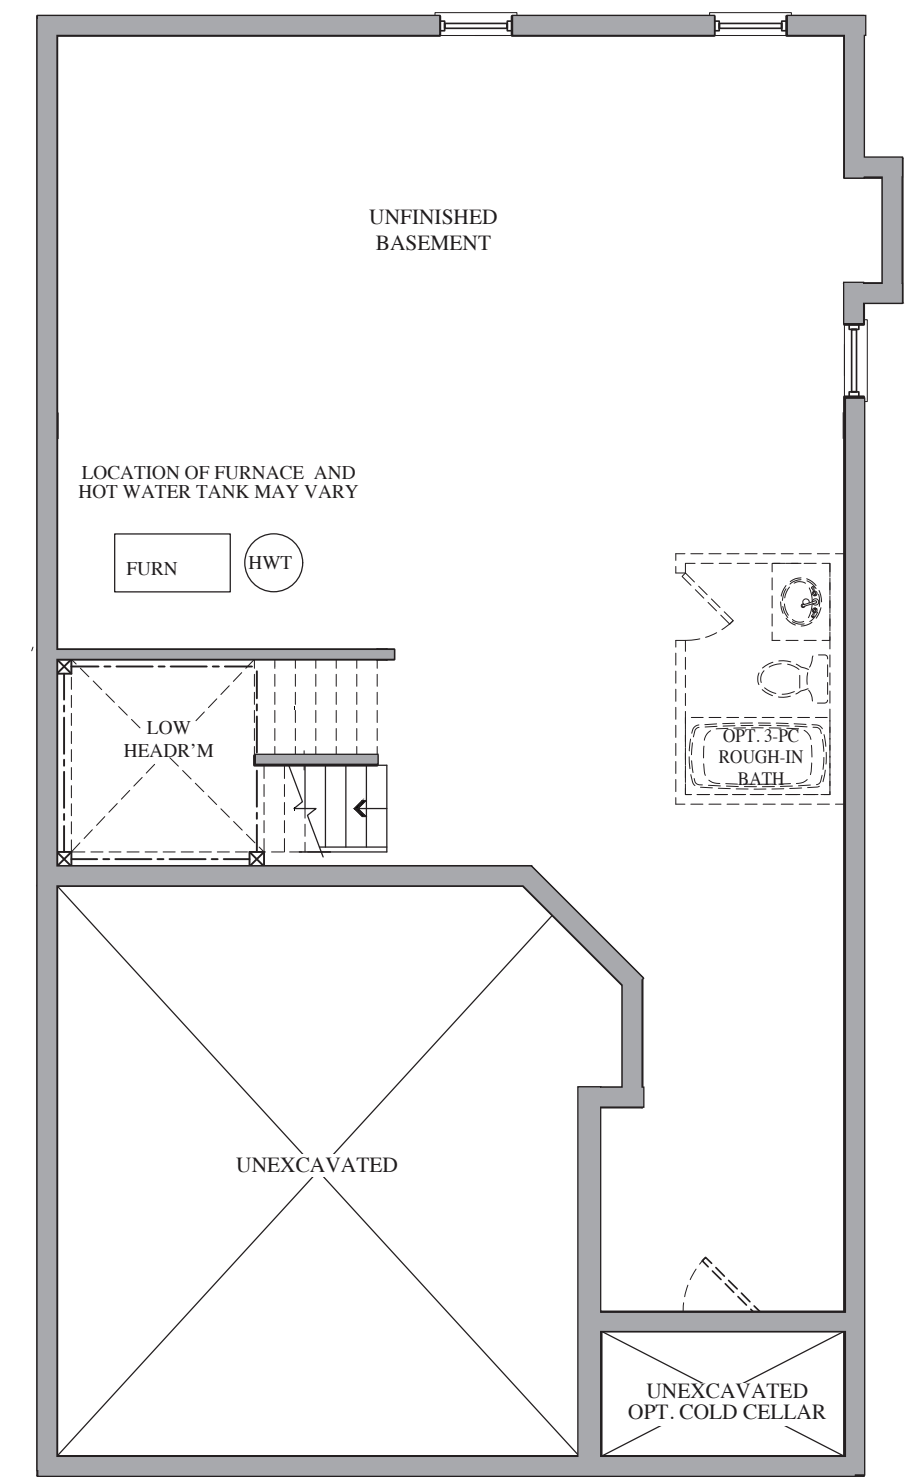

The Riverwalk

36' SERIES

Elevation A • 2,234 sq.ft.

Prices, figures, illustrations, sizes, features and finishes are subject to change without notice. E.&O.E. Areas and dimensions are approximate and actual usable floor space may vary from the stated area. Layout may be reverse of the unit purchased. E. & O.E.