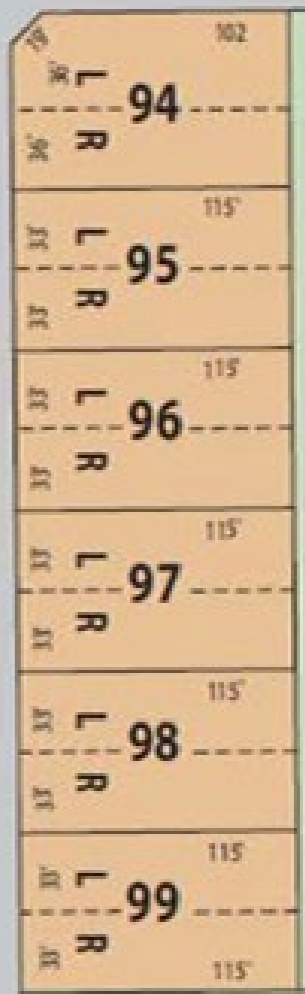

GOLDPARK

WORTH MORE™

LEGEND

- SINGLE DETACHED
- SEMI DETACHED

GREENWOOD DRIVE

LOOKOUT STREET

All dimensions and specifications are subject to change without notice. Landscaping is within coverage R.R.C.C.