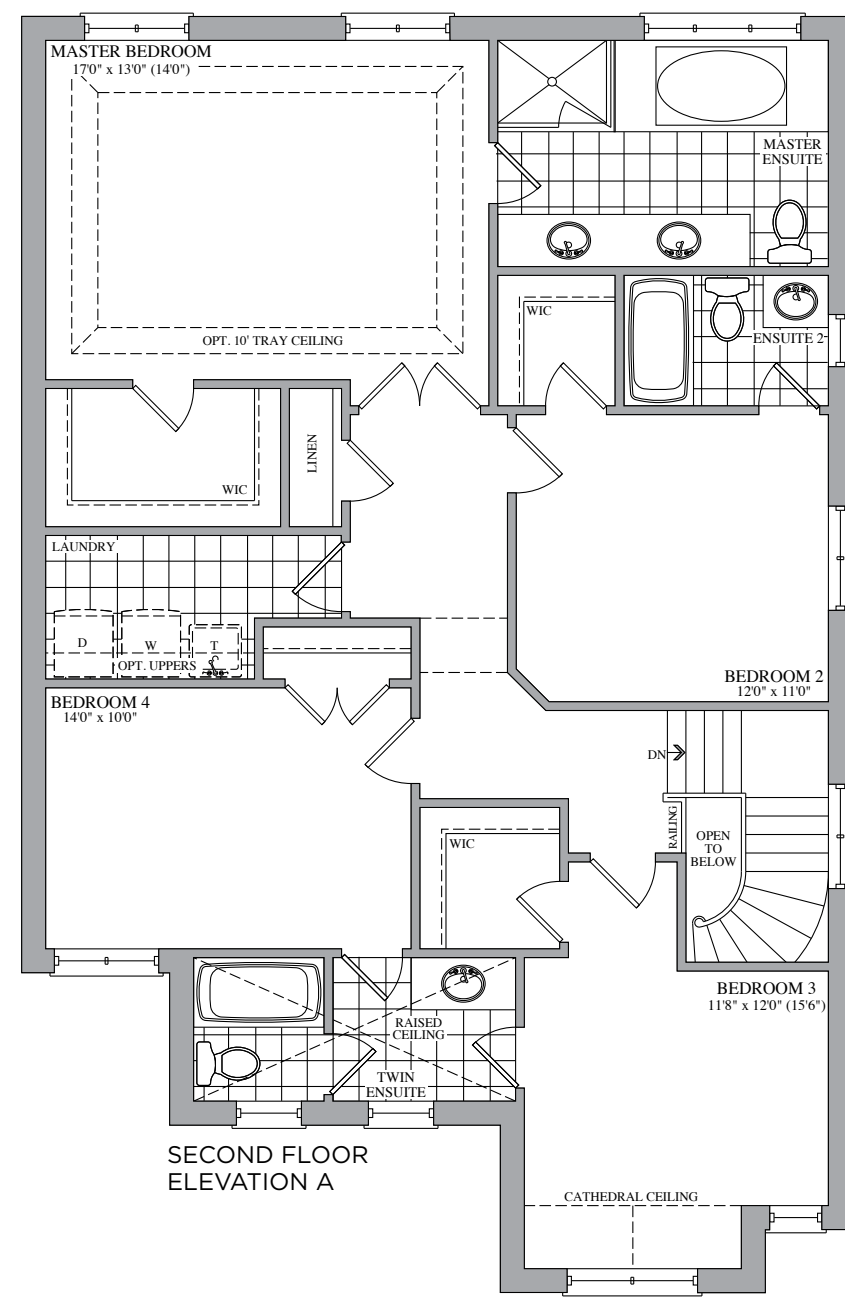

The Vivaldi

Elevation A • 2,518 sq.ft.

Artist's Concept

Artist's Concept

Elevation B • 2,518 sq.ft.

38'
SERIES

The Vivaldi

38' SERIES

Elevation A • 2,518 sq.ft.

Elevation B • 2,518 sq.ft.

Prices, figures, illustrations, sizes, features and finishes are subject to change without notice. E.&O.E. Areas and dimensions are approximate and actual usable floor space may vary from the stated area. Layout may be reverse of the unit purchased. E. & O.E.