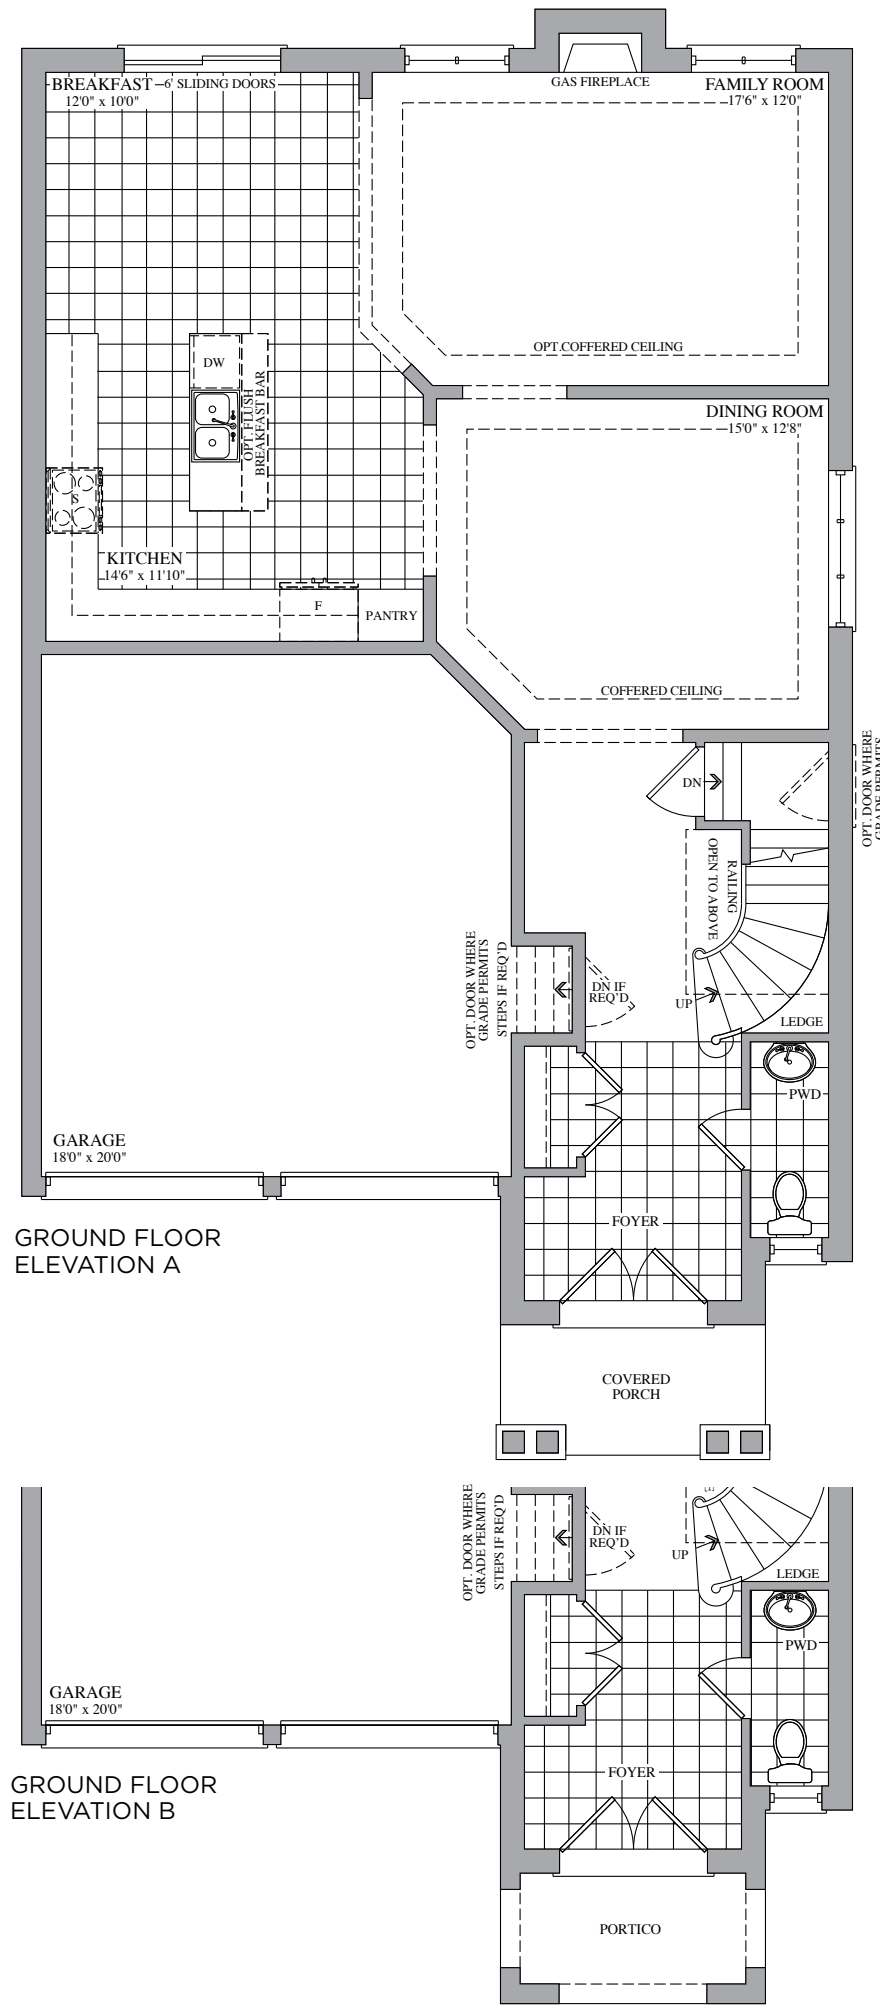

The Vivaldi

Elevation A • 2,518 sq.ft.

Artist's Concept

Artist's Concept

Elevation B • 2,518 sq.ft.

38'
SERIES

The Vivaldi

38' SERIES

Elevation A • 2,518 sq.ft.

Elevation B • 2,518 sq.ft.

Prices, figures, illustrations, sizes, features and finishes are subject to change without notice. E.&O.E. Areas and dimensions are approximate and actual usable floor space may vary from the stated area. Layout may be reverse of the unit purchased. E. & O.E.