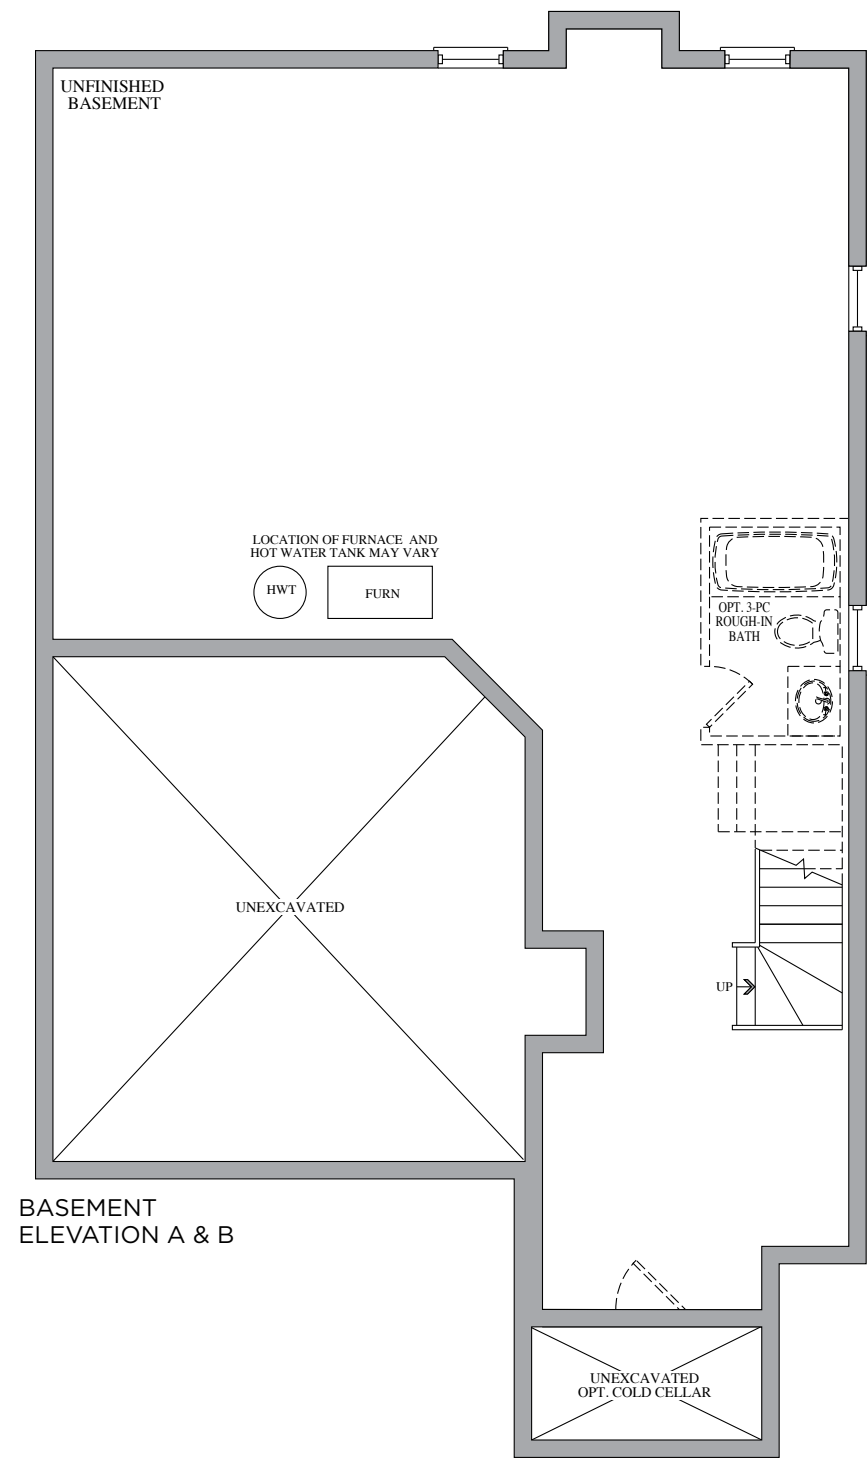

The Vivaldi

Elevation A • 2,518 sq.ft.

Artist's Concept

Artist's Concept

Elevation B • 2,518 sq.ft.

38'
SERIES

The Vivaldi

38' SERIES

Elevation A • 2,518 sq.ft.

Elevation B • 2,518 sq.ft.

Prices, figures, illustrations, sizes, features and finishes are subject to change without notice. E.&O.E. Areas and dimensions are approximate and actual usable floor space may vary from the stated area. Layout may be reverse of the unit purchased. E. & O.E.