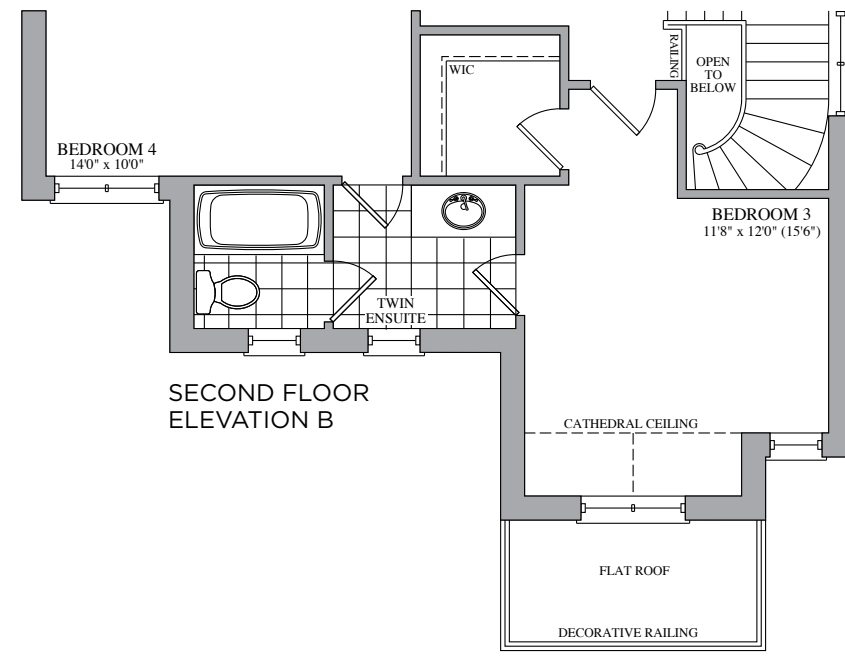

The Vivaldi

Elevation A • 2,518 sq.ft.

Artist's Concept

Artist's Concept

Elevation B • 2,518 sq.ft.

38'
SERIES

The Vivaldi

38' SERIES

Elevation A • 2,518 sq.ft.

Elevation B • 2,518 sq.ft.

Prices, figures, illustrations, sizes, features and finishes are subject to change without notice. E.&O.E. Areas and dimensions are approximate and actual usable floor space may vary from the stated area. Layout may be reverse of the unit purchased. E. & O.E.