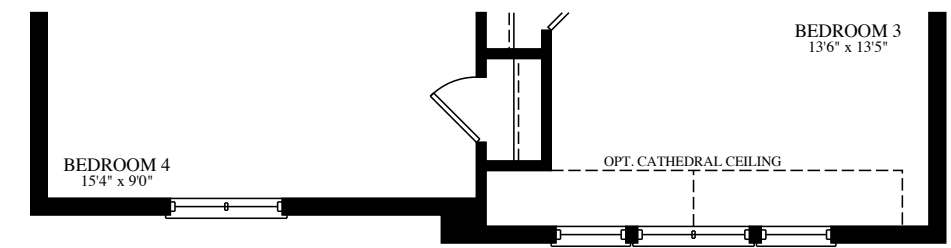

 The **Timberwood**

Elevation A • 2,445 sq.ft.

Elevation B • 2,382 sq.ft.

42'
SERIES
42-4

The Timberwood

42'
SERIES

SECOND FLOOR ELEVATION A

SECOND FLOOR ELEVATION B

GROUND FLOOR ELEVATION A

GROUND FLOOR ELEVATION B

BASEMENT ELEVATION A

BASEMENT ELEVATION B

Elevation A • 2,445 sq.ft.

Elevation B • 2,382 sq.ft.

42-4 **GOLDPARK**
WORTH MORE™

Prices, figures, illustrations, sizes, features and finishes are subject to change without notice. E.&O.E. Areas and dimensions are approximate and actual usable floor space may vary from the stated area. Layout may be reverse of the unit purchased. E. & O.E.