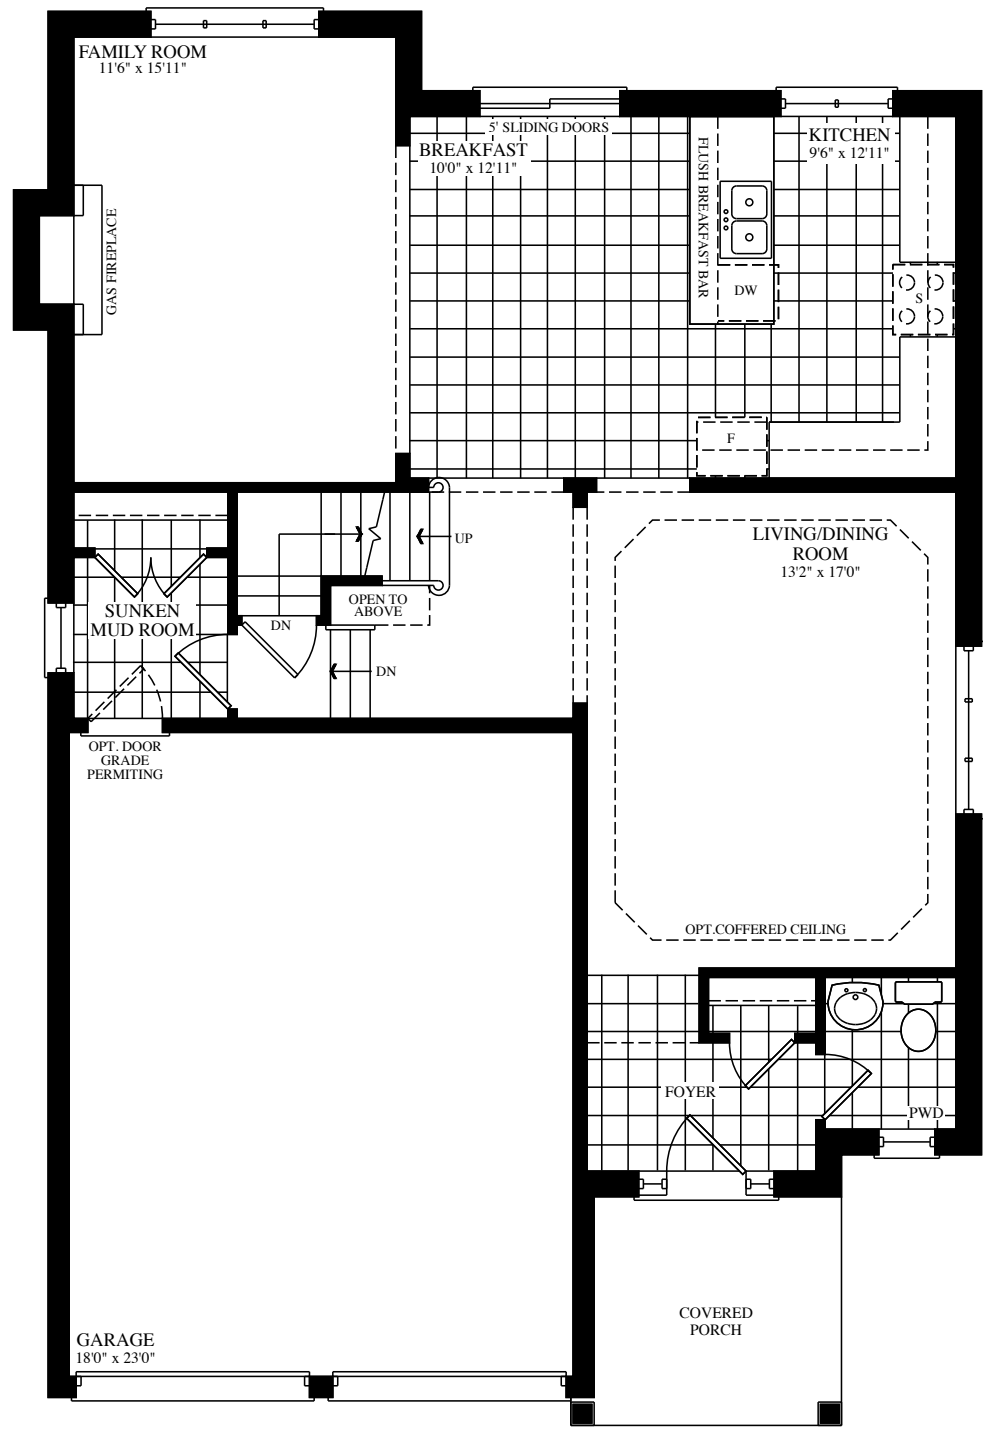

 The **Timberwood**

Elevation A • 2,445 sq.ft.

Elevation B • 2,382 sq.ft.

42'
SERIES
42-4

The Timberwood

42'
SERIES

SECOND FLOOR ELEVATION A

SECOND FLOOR ELEVATION B

GROUND FLOOR ELEVATION A

GROUND FLOOR ELEVATION B

BASEMENT ELEVATION A

BASEMENT ELEVATION B

Elevation A • 2,445 sq.ft.

Elevation B • 2,382 sq.ft.

42-4 **GOLDPARK**
WORTH MORE™

Prices, figures, illustrations, sizes, features and finishes are subject to change without notice. E.&O.E. Areas and dimensions are approximate and actual usable floor space may vary from the stated area. Layout may be reverse of the unit purchased. E. & O.E.