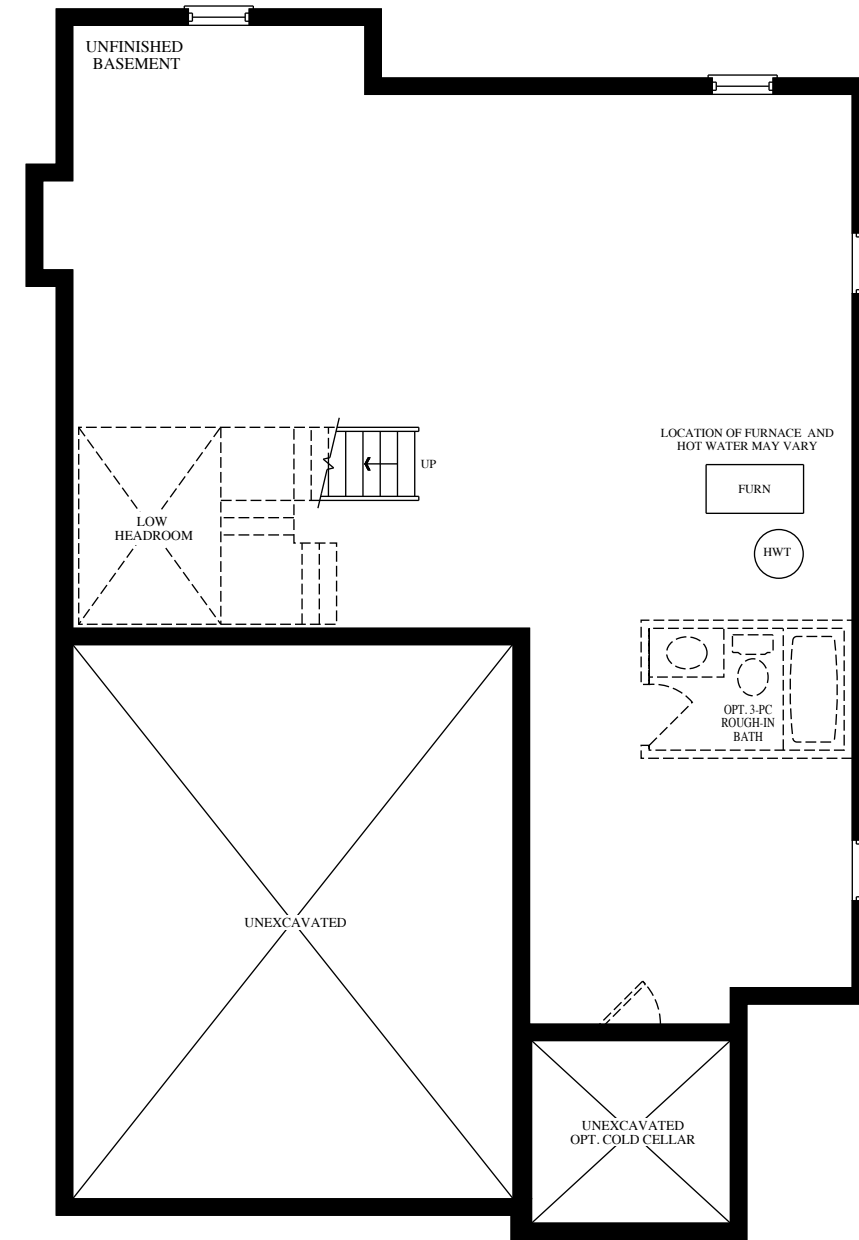

 The **Timberwood**

Elevation A • 2,445 sq.ft.

Elevation B • 2,382 sq.ft.

42'
SERIES
42-4

The Timberwood

42'
SERIES

SECOND FLOOR ELEVATION A

SECOND FLOOR ELEVATION B

GROUND FLOOR ELEVATION A

GROUND FLOOR ELEVATION B

BASEMENT ELEVATION A

BASEMENT ELEVATION B

Elevation A • 2,445 sq.ft.

Elevation B • 2,382 sq.ft.

42-4 **GOLDPARK**
WORTH MORE™

Prices, figures, illustrations, sizes, features and finishes are subject to change without notice. E.&O.E. Areas and dimensions are approximate and actual usable floor space may vary from the stated area. Layout may be reverse of the unit purchased. E. & O.E.