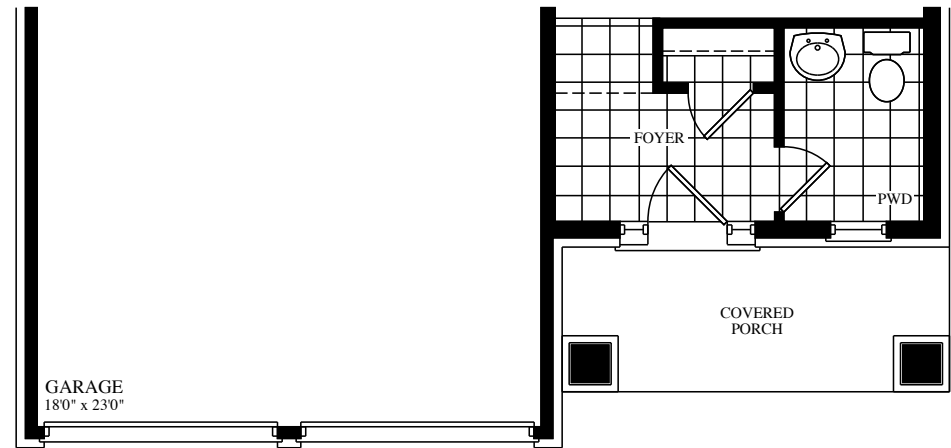

 The **Timberwood**

Elevation A • 2,445 sq.ft.

Elevation B • 2,382 sq.ft.

42'
SERIES
42-4

The Timberwood

42'
SERIES

SECOND FLOOR ELEVATION A

SECOND FLOOR ELEVATION B

GROUND FLOOR ELEVATION A

GROUND FLOOR ELEVATION B

BASEMENT ELEVATION A

BASEMENT ELEVATION B

Elevation A • 2,445 sq.ft.

Elevation B • 2,382 sq.ft.

42-4 **GOLDPARK**
WORTH MORE™

Prices, figures, illustrations, sizes, features and finishes are subject to change without notice. E.&O.E. Areas and dimensions are approximate and actual usable floor space may vary from the stated area. Layout may be reverse of the unit purchased. E. & O.E.