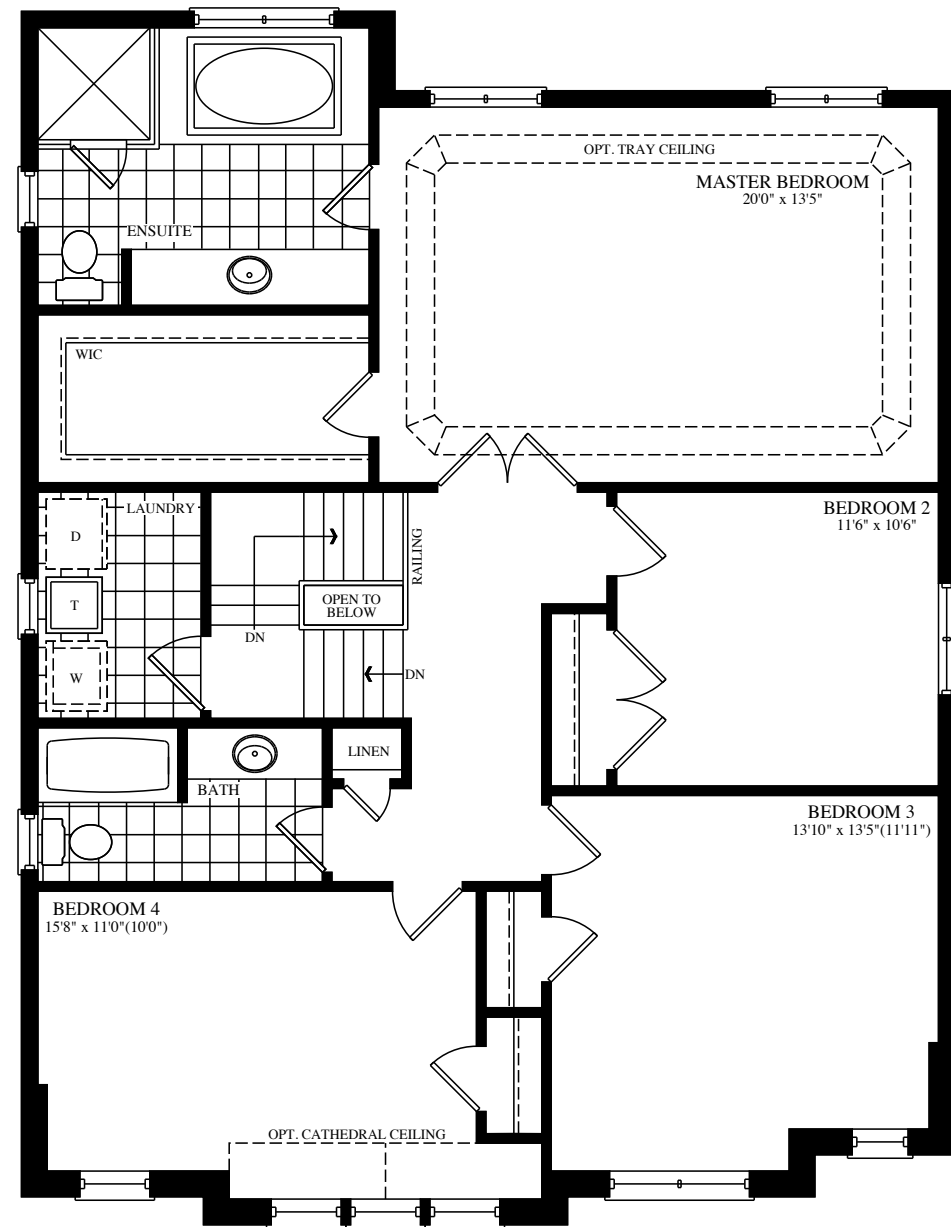

 The **Timberwood**

Elevation A • 2,445 sq.ft.

Elevation B • 2,382 sq.ft.

42'
SERIES
42-4

The Timberwood

42'
SERIES

SECOND FLOOR ELEVATION A

SECOND FLOOR ELEVATION B

GROUND FLOOR ELEVATION A

GROUND FLOOR ELEVATION B

BASEMENT ELEVATION A

BASEMENT ELEVATION B

Elevation A • 2,445 sq.ft.

Elevation B • 2,382 sq.ft.

42-4 **GOLDPARK**
WORTH MORE™

Prices, figures, illustrations, sizes, features and finishes are subject to change without notice. E.&O.E. Areas and dimensions are approximate and actual usable floor space may vary from the stated area. Layout may be reverse of the unit purchased. E. & O.E.