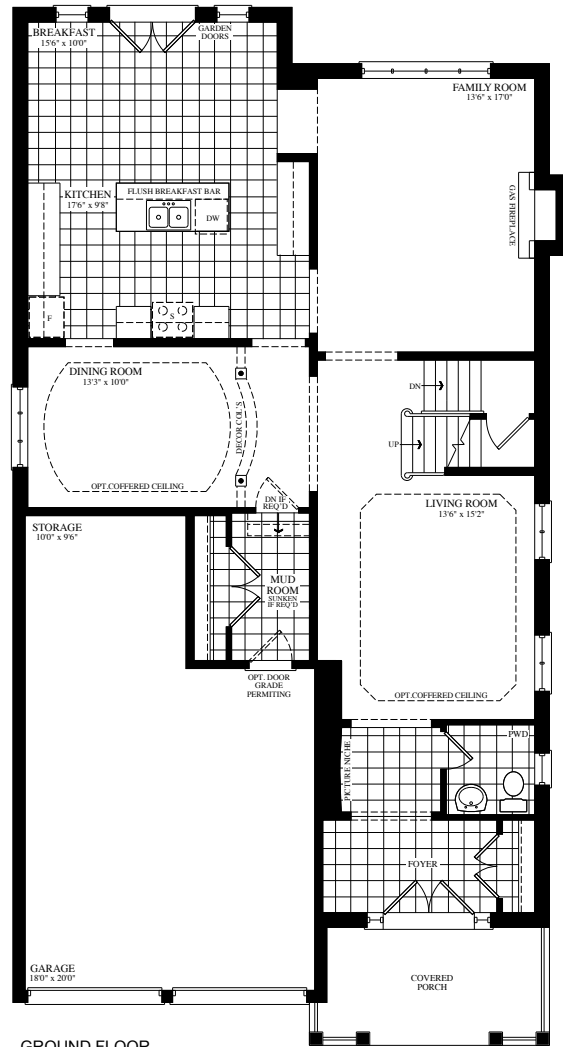

 The **Tanglewood**

Elevation A • 3,328 sq.ft.

Elevation B • 3,221 sq.ft.

**42'**  
SERIES  
42-8

# 42' SERIES

GROUND FLOOR  
ELEVATION A

SECOND FLOOR  
ELEVATION A

OPT. SECOND FLOOR W/  
OPT. 5TH BEDROOM  
ELEVATION A

GROUND FLOOR  
ELEVATION B

SECOND FLOOR  
ELEVATION B

OPT. SECOND FLOOR W/  
OPT. 5TH BEDROOM  
ELEVATION B

BASEMENT ELEVATION A & B

Elevation A • 3,328 sq.ft.

Elevation B • 3,221 sq.ft.

42-8 **GOLD PARK**  
WORTH MORE™

Prices, figures, illustrations, sizes, features and finishes are subject to change without notice. E.&O.E. Areas and dimensions are approximate and actual usable floor space may vary from the stated area. Layout may be reverse of the unit purchased. E. & O.E.