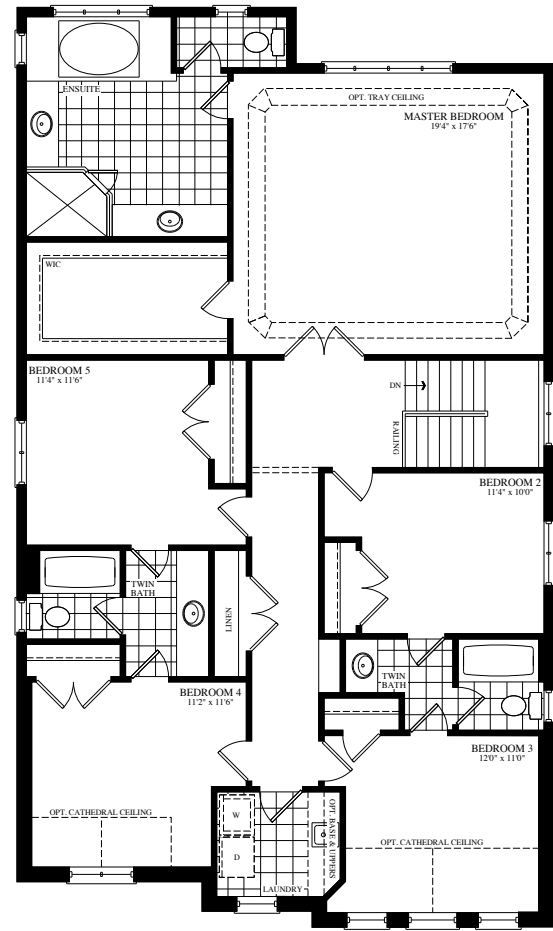

 The **Tanglewood**

Elevation A • 3,328 sq.ft.

Elevation B • 3,221 sq.ft.

**42'**  
SERIES  
42-8

# 42' SERIES

GROUND FLOOR  
ELEVATION A

SECOND FLOOR  
ELEVATION A

OPT. SECOND FLOOR W/  
OPT. 5TH BEDROOM  
ELEVATION A

GROUND FLOOR  
ELEVATION B

SECOND FLOOR  
ELEVATION B

OPT. SECOND FLOOR W/  
OPT. 5TH BEDROOM  
ELEVATION B

BASEMENT ELEVATION A & B

Elevation A • 3,328 sq.ft.

Elevation B • 3,221 sq.ft.

42-8 **GOLD PARK**  
WORTH MORE™

Prices, figures, illustrations, sizes, features and finishes are subject to change without notice. E.&O.E. Areas and dimensions are approximate and actual usable floor space may vary from the stated area. Layout may be reverse of the unit purchased. E. & O.E.