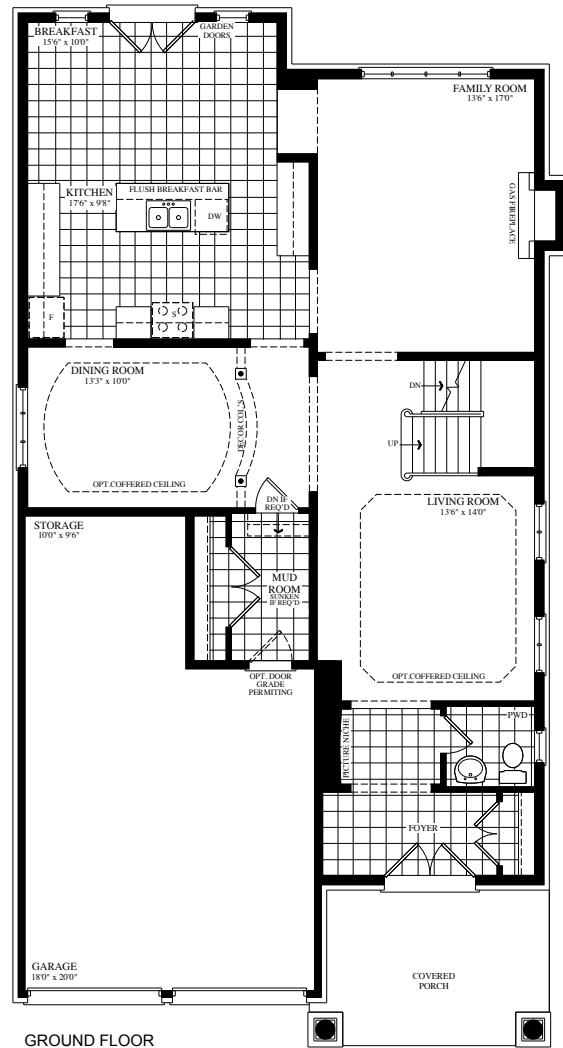

 The **Tanglewood**

Elevation A • 3,328 sq.ft.

Elevation B • 3,221 sq.ft.

**42'**  
SERIES  
42-8

# 42' SERIES

GROUND FLOOR  
ELEVATION A

SECOND FLOOR  
ELEVATION A

OPT. SECOND FLOOR W/  
OPT. 5TH BEDROOM  
ELEVATION A

GROUND FLOOR  
ELEVATION B

SECOND FLOOR  
ELEVATION B

OPT. SECOND FLOOR W/  
OPT. 5TH BEDROOM  
ELEVATION B

BASEMENT ELEVATION A & B

Elevation A • 3,328 sq.ft.

Elevation B • 3,221 sq.ft.

42-8 **GOLD PARK**  
WORTH MORE™

Prices, figures, illustrations, sizes, features and finishes are subject to change without notice. E.&O.E. Areas and dimensions are approximate and actual usable floor space may vary from the stated area. Layout may be reverse of the unit purchased. E. & O.E.