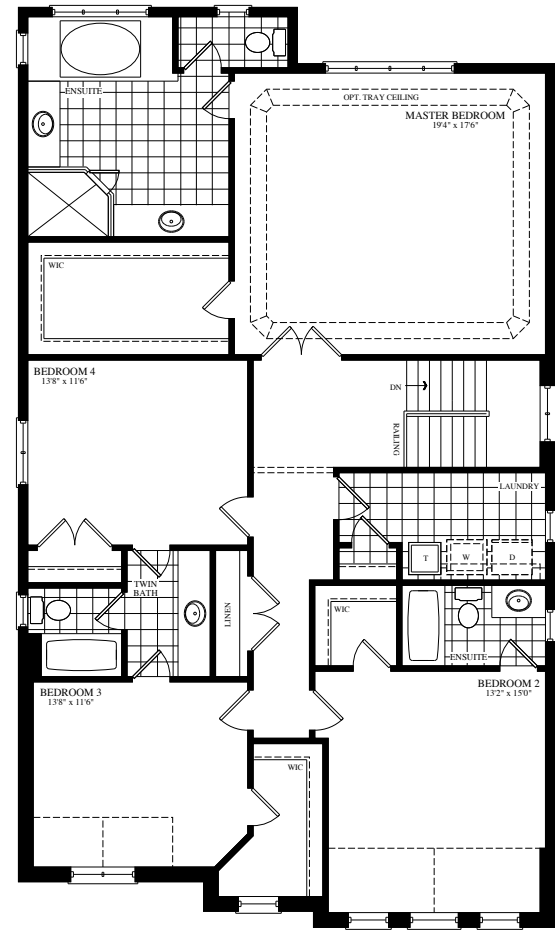

 The **Tanglewood**

Elevation A • 3,328 sq.ft.

Elevation B • 3,221 sq.ft.

**42'**  
SERIES  
42-8

# 42' SERIES

GROUND FLOOR  
ELEVATION A

SECOND FLOOR  
ELEVATION A

OPT. SECOND FLOOR W/  
OPT. 5TH BEDROOM  
ELEVATION A

GROUND FLOOR  
ELEVATION B

SECOND FLOOR  
ELEVATION B

OPT. SECOND FLOOR W/  
OPT. 5TH BEDROOM  
ELEVATION B

BASEMENT ELEVATION A & B

Elevation A • 3,328 sq.ft.

Elevation B • 3,221 sq.ft.

42-8 **GOLD PARK**  
WORTH MORE™

Prices, figures, illustrations, sizes, features and finishes are subject to change without notice. E.&O.E. Areas and dimensions are approximate and actual usable floor space may vary from the stated area. Layout may be reverse of the unit purchased. E. & O.E.