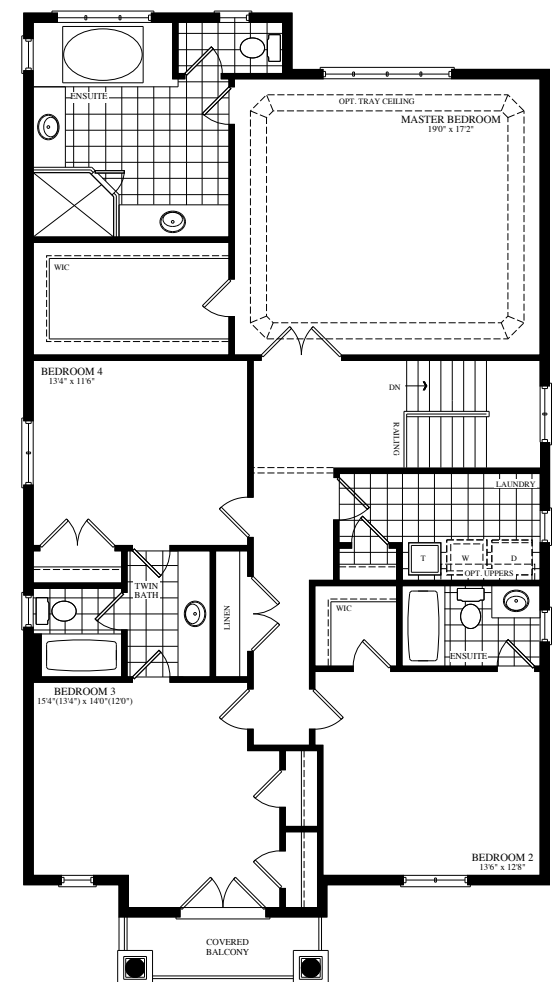

 The **Tanglewood**

Elevation A • 3,328 sq.ft.

Elevation B • 3,221 sq.ft.

**42'**  
SERIES  
42-8

# 42' SERIES

GROUND FLOOR  
ELEVATION A

SECOND FLOOR  
ELEVATION A

OPT. SECOND FLOOR W/  
OPT. 5TH BEDROOM  
ELEVATION A

GROUND FLOOR  
ELEVATION B

SECOND FLOOR  
ELEVATION B

OPT. SECOND FLOOR W/  
OPT. 5TH BEDROOM  
ELEVATION B

BASEMENT ELEVATION A & B

Elevation A • 3,328 sq.ft.

Elevation B • 3,221 sq.ft.

42-8 **GOLD PARK**  
WORTH MORE™

Prices, figures, illustrations, sizes, features and finishes are subject to change without notice. E.&O.E. Areas and dimensions are approximate and actual usable floor space may vary from the stated area. Layout may be reverse of the unit purchased. E. & O.E.