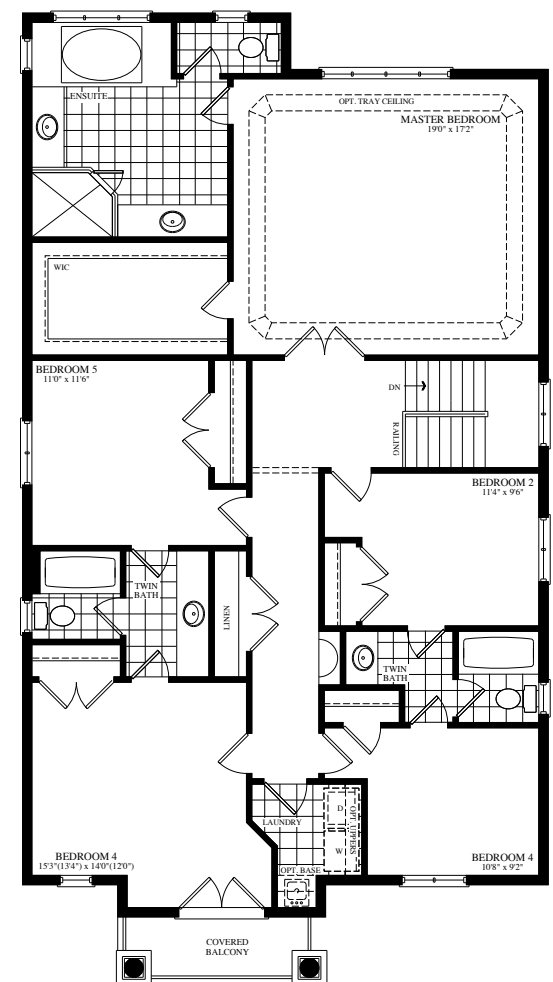

 The **Tanglewood**

Elevation A • 3,328 sq.ft.

Elevation B • 3,221 sq.ft.

**42'**  
SERIES  
42-8

# 42' SERIES

GROUND FLOOR  
ELEVATION A

SECOND FLOOR  
ELEVATION A

OPT. SECOND FLOOR W/  
OPT. 5TH BEDROOM  
ELEVATION A

GROUND FLOOR  
ELEVATION B

SECOND FLOOR  
ELEVATION B

OPT. SECOND FLOOR W/  
OPT. 5TH BEDROOM  
ELEVATION B

BASEMENT ELEVATION A & B

Elevation A • 3,328 sq.ft.

Elevation B • 3,221 sq.ft.

42-8 **GOLD PARK**  
WORTH MORE™

Prices, figures, illustrations, sizes, features and finishes are subject to change without notice. E.&O.E. Areas and dimensions are approximate and actual usable floor space may vary from the stated area. Layout may be reverse of the unit purchased. E. & O.E.