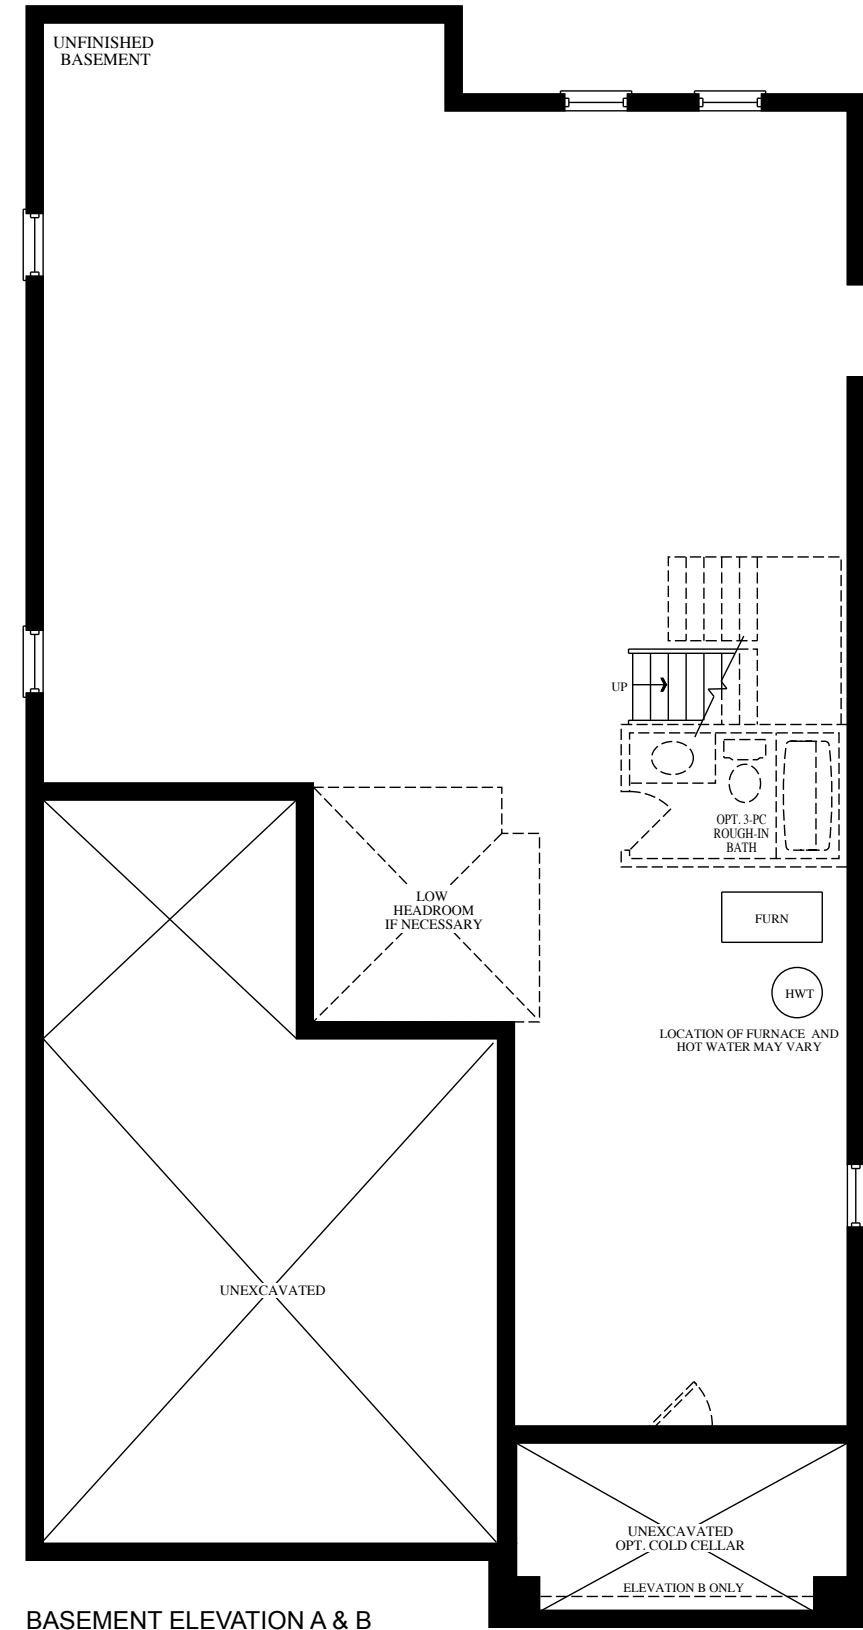

 The **Tanglewood**

Elevation A • 3,328 sq.ft.

Elevation B • 3,221 sq.ft.

**42'**  
SERIES  
42-8

# 42' SERIES

GROUND FLOOR  
ELEVATION A

SECOND FLOOR  
ELEVATION A

OPT. SECOND FLOOR W/  
OPT. 5TH BEDROOM  
ELEVATION A

GROUND FLOOR  
ELEVATION B

SECOND FLOOR  
ELEVATION B

OPT. SECOND FLOOR W/  
OPT. 5TH BEDROOM  
ELEVATION B

BASEMENT ELEVATION A & B

Elevation A • 3,328 sq.ft.

Elevation B • 3,221 sq.ft.

42-8 **GOLD PARK**  
WORTH MORE™

Prices, figures, illustrations, sizes, features and finishes are subject to change without notice. E.&O.E. Areas and dimensions are approximate and actual usable floor space may vary from the stated area. Layout may be reverse of the unit purchased. E. & O.E.