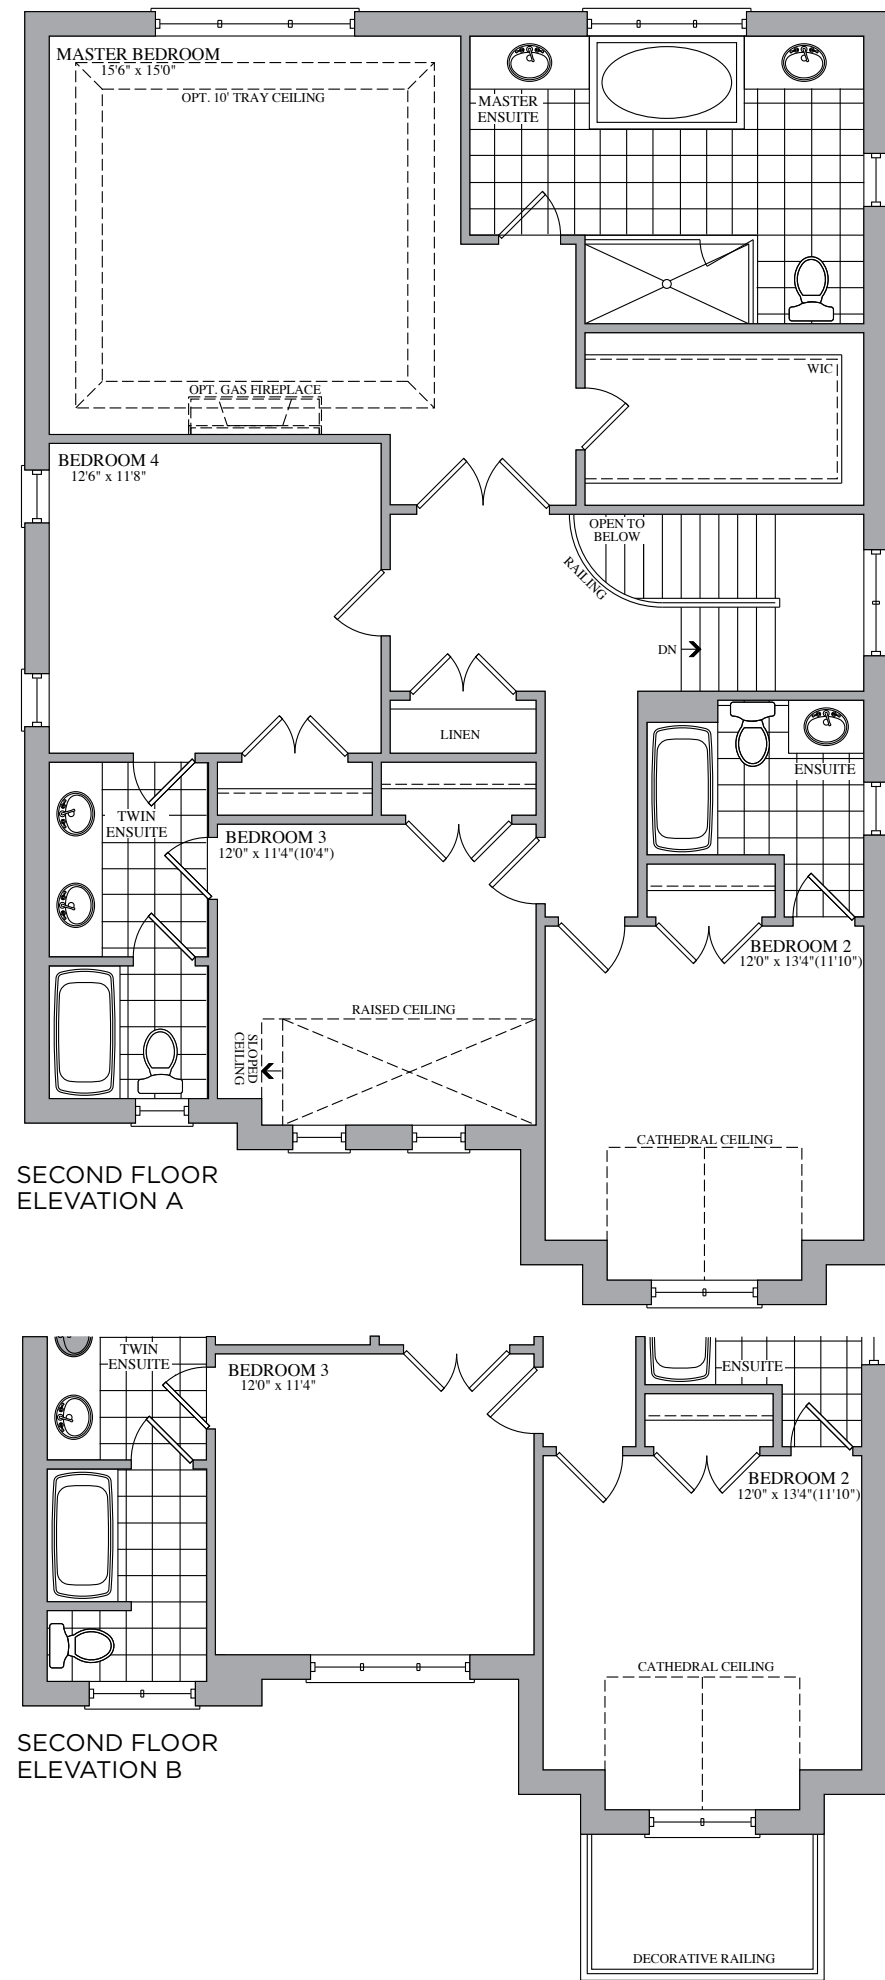

The Strauss

Elevation A • 2,607 sq.ft.

Artist's Concept

Artist's Concept

Elevation B • 2,607 sq.ft.

41'
SERIES

The Strauss

41' SERIES

Elevation A • 2,067 sq.ft.

Elevation B • 2,067 sq.ft.

Prices, figures, illustrations, sizes, features and finishes are subject to change without notice. E.&O.E. Areas and dimensions are approximate and actual usable floor space may vary from the stated area. Layout may be reverse of the unit purchased. E. & O.E.