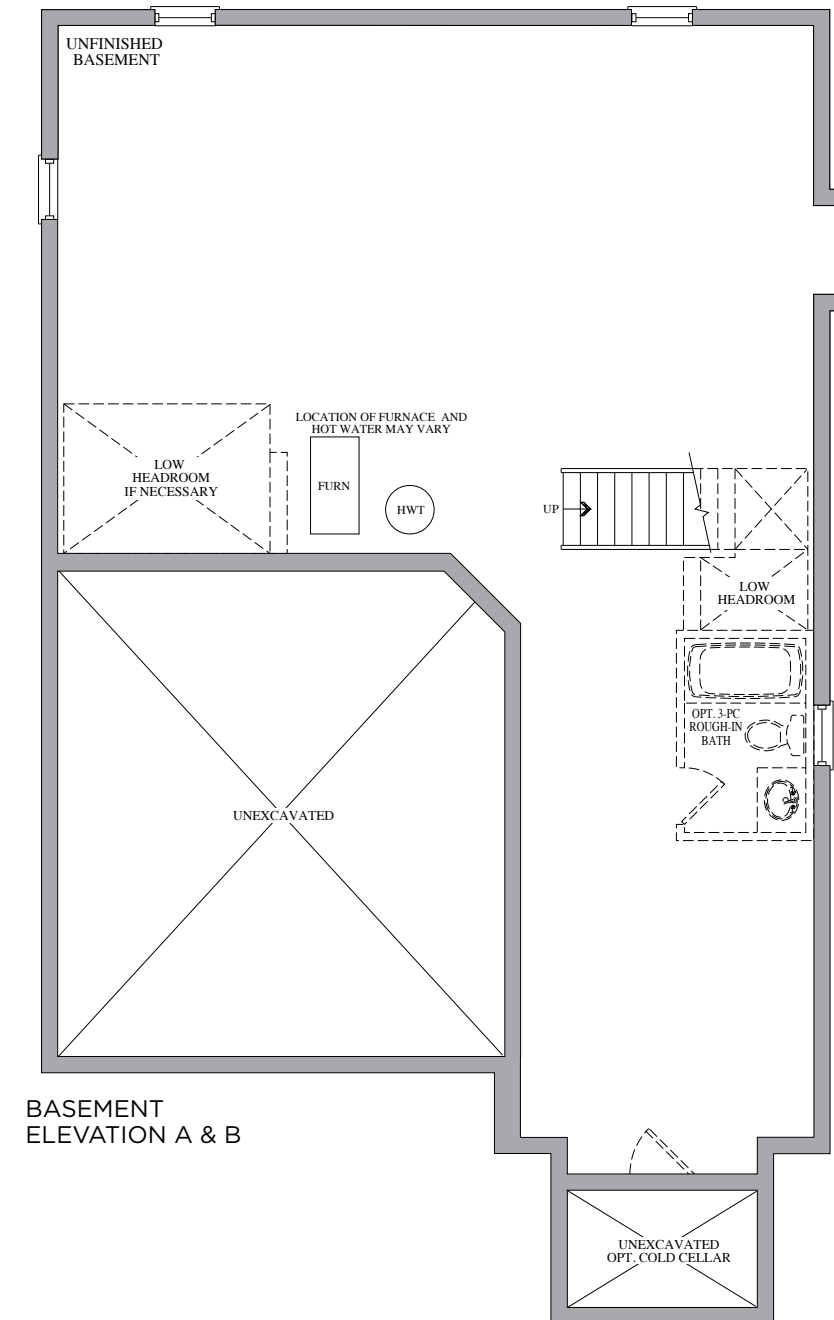

The Strauss

Elevation A • 2,607 sq.ft.

Artist's Concept

Artist's Concept

Elevation B • 2,607 sq.ft.

41'
SERIES

The Strauss

41' SERIES

Elevation A • 2,067 sq.ft.

Elevation B • 2,067 sq.ft.

Prices, figures, illustrations, sizes, features and finishes are subject to change without notice. E.&O.E. Areas and dimensions are approximate and actual usable floor space may vary from the stated area. Layout may be reverse of the unit purchased. E. & O.E.