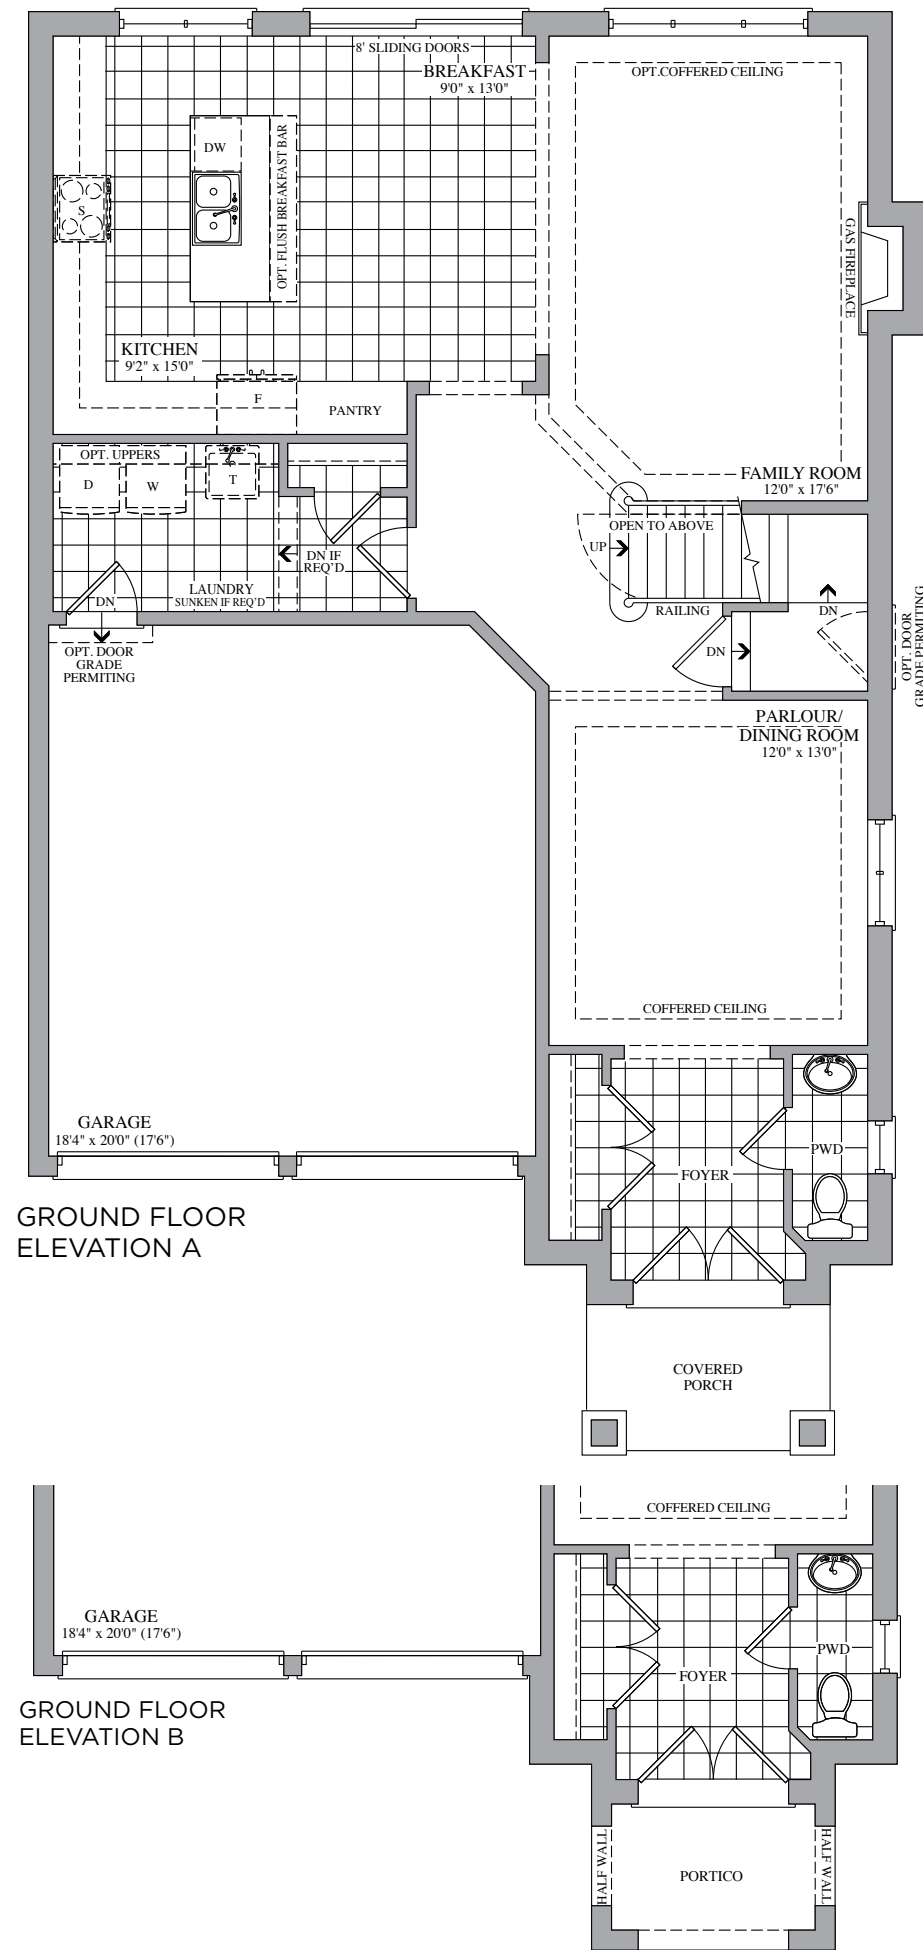

The Strauss

Elevation A • 2,607 sq.ft.

Artist's Concept

Artist's Concept

Elevation B • 2,607 sq.ft.

41'
SERIES

The Strauss

41' SERIES

Elevation A • 2,067 sq.ft.

Elevation B • 2,067 sq.ft.

Prices, figures, illustrations, sizes, features and finishes are subject to change without notice. E.&O.E. Areas and dimensions are approximate and actual usable floor space may vary from the stated area. Layout may be reverse of the unit purchased. E. & O.E.