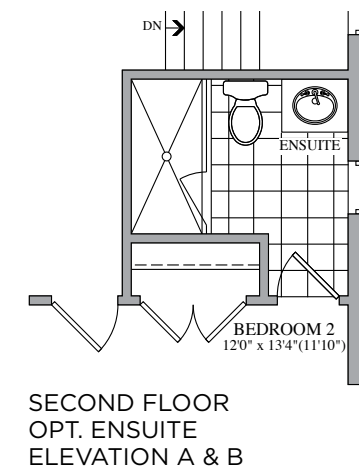

The Strauss

Elevation A • 2,607 sq.ft.

Artist's Concept

Artist's Concept

Elevation B • 2,607 sq.ft.

41'
SERIES

The Strauss

41' SERIES

Elevation A • 2,067 sq.ft.

Elevation B • 2,067 sq.ft.

Prices, figures, illustrations, sizes, features and finishes are subject to change without notice. E.&O.E. Areas and dimensions are approximate and actual usable floor space may vary from the stated area. Layout may be reverse of the unit purchased. E. & O.E.