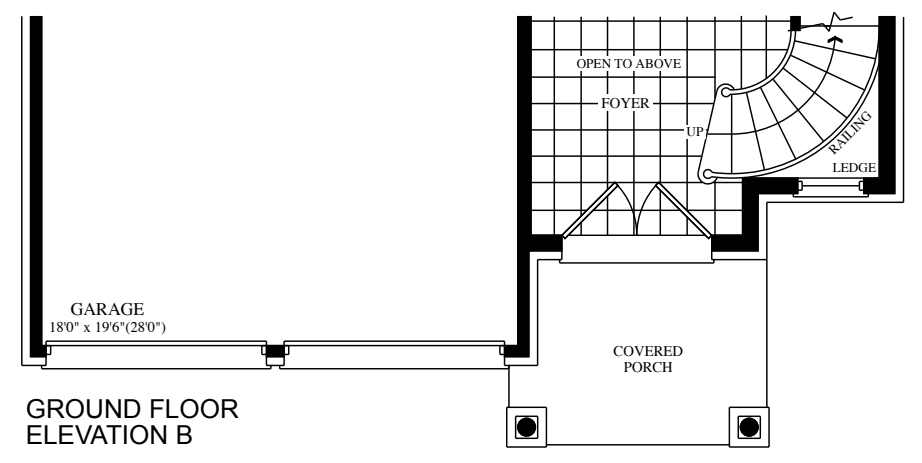

 **The Sherwood**

Elevation A • 2,987 sq.ft.

Elevation B • 2,940 sq.ft.

42'
SERIES
42-7

The Sherwood

42'
SERIES

Elevation A • 2,987 sq.ft.

Elevation B • 2,940 sq.ft.

42-7 **GOLDPARK**
WORTH MORE™

Prices, figures, illustrations, sizes, features and finishes are subject to change without notice. E.&O.E. Areas and dimensions are approximate and actual usable floor space may vary from the stated area. Layout may be reverse of the unit purchased. E. & O.E.