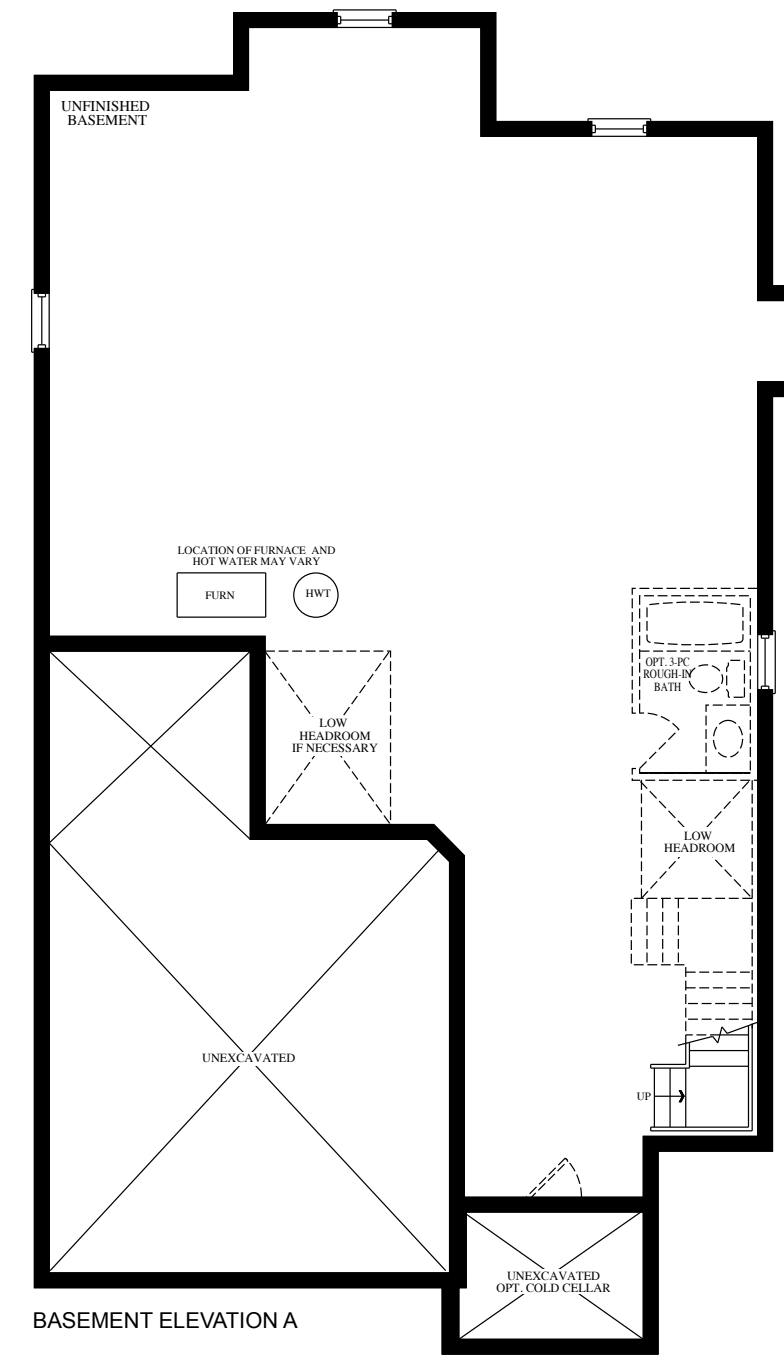

 **The Sherwood**

Elevation A • 2,987 sq.ft.

Elevation B • 2,940 sq.ft.

42'
SERIES
42-7

The Sherwood

42'
SERIES

Elevation A • 2,987 sq.ft.

Elevation B • 2,940 sq.ft.

42-7 **GOLDPARK**
WORTH MORE™

Prices, figures, illustrations, sizes, features and finishes are subject to change without notice. E.&O.E. Areas and dimensions are approximate and actual usable floor space may vary from the stated area. Layout may be reverse of the unit purchased. E. & O.E.