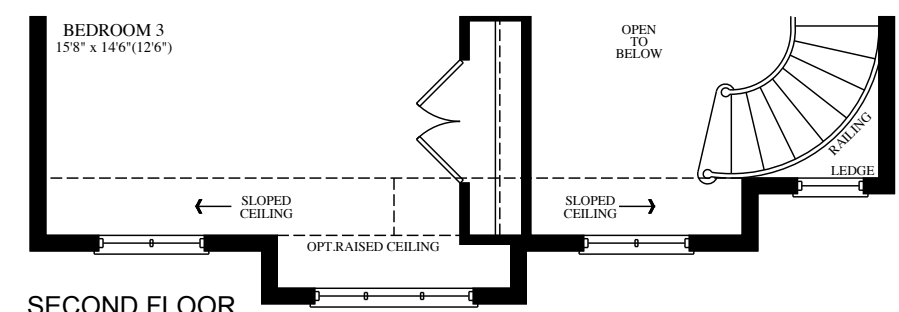

 **The Sherwood**

Elevation A • 2,987 sq.ft.

Elevation B • 2,940 sq.ft.

42'
SERIES
42-7

The Sherwood

42'
SERIES

Elevation A • 2,987 sq.ft.

Elevation B • 2,940 sq.ft.

42-7 **GOLDPARK**
WORTH MORE™

Prices, figures, illustrations, sizes, features and finishes are subject to change without notice. E.&O.E. Areas and dimensions are approximate and actual usable floor space may vary from the stated area. Layout may be reverse of the unit purchased. E. & O.E.