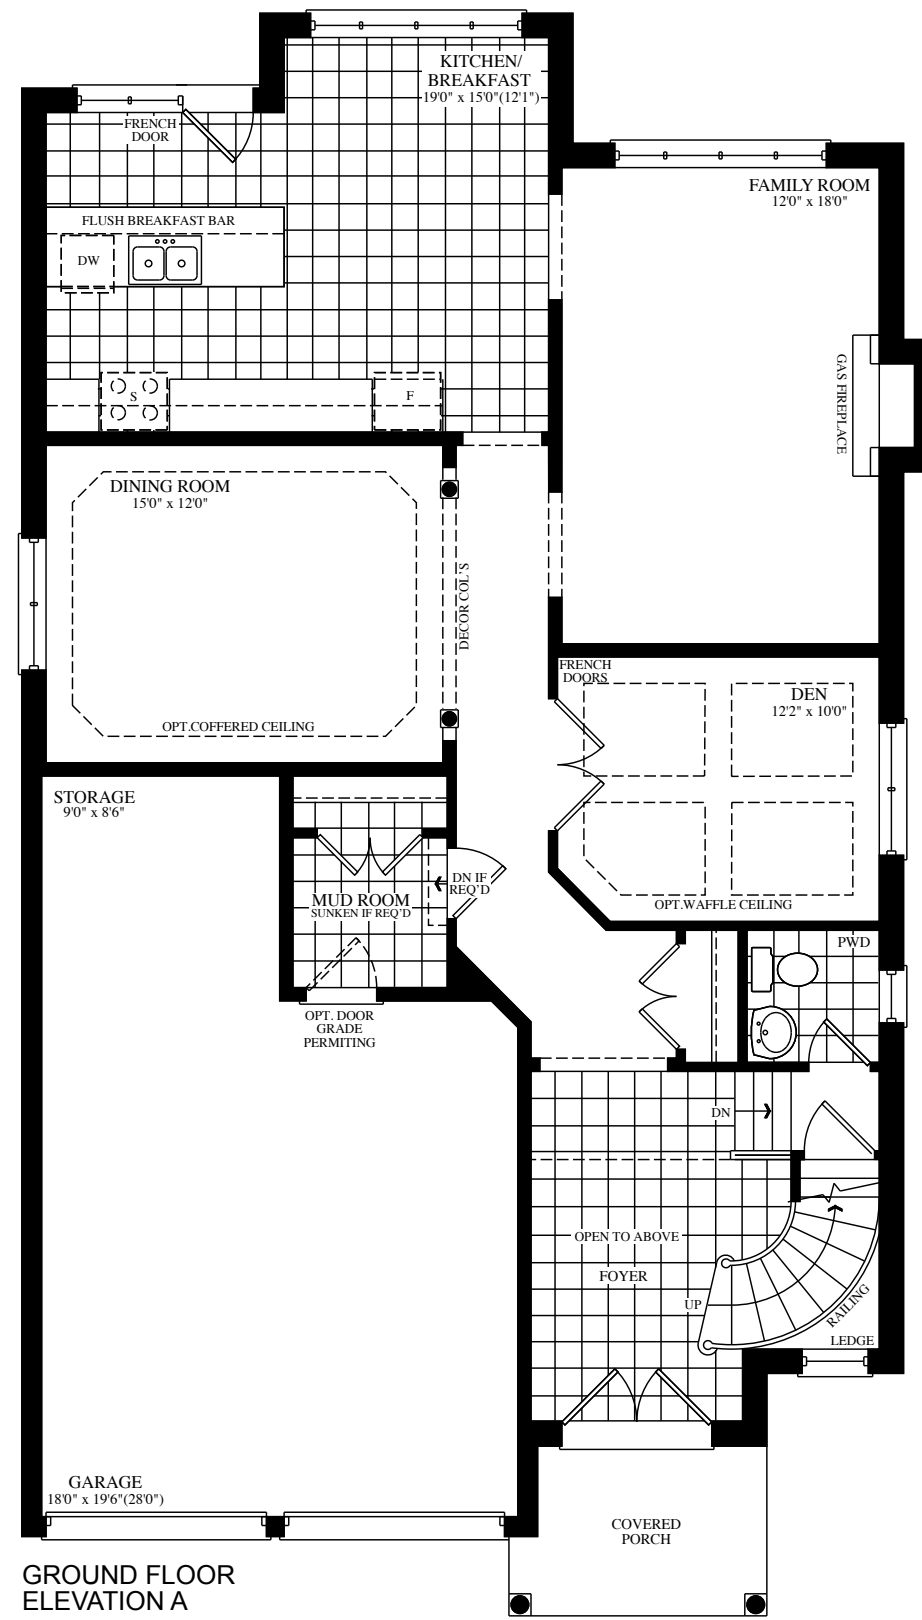

 **The Sherwood**

Elevation A • 2,987 sq.ft.

Elevation B • 2,940 sq.ft.

42'
SERIES
42-7

The Sherwood

42'
SERIES

Elevation A • 2,987 sq.ft.

Elevation B • 2,940 sq.ft.

42-7 **GOLDPARK**
WORTH MORE™

Prices, figures, illustrations, sizes, features and finishes are subject to change without notice. E.&O.E. Areas and dimensions are approximate and actual usable floor space may vary from the stated area. Layout may be reverse of the unit purchased. E. & O.E.