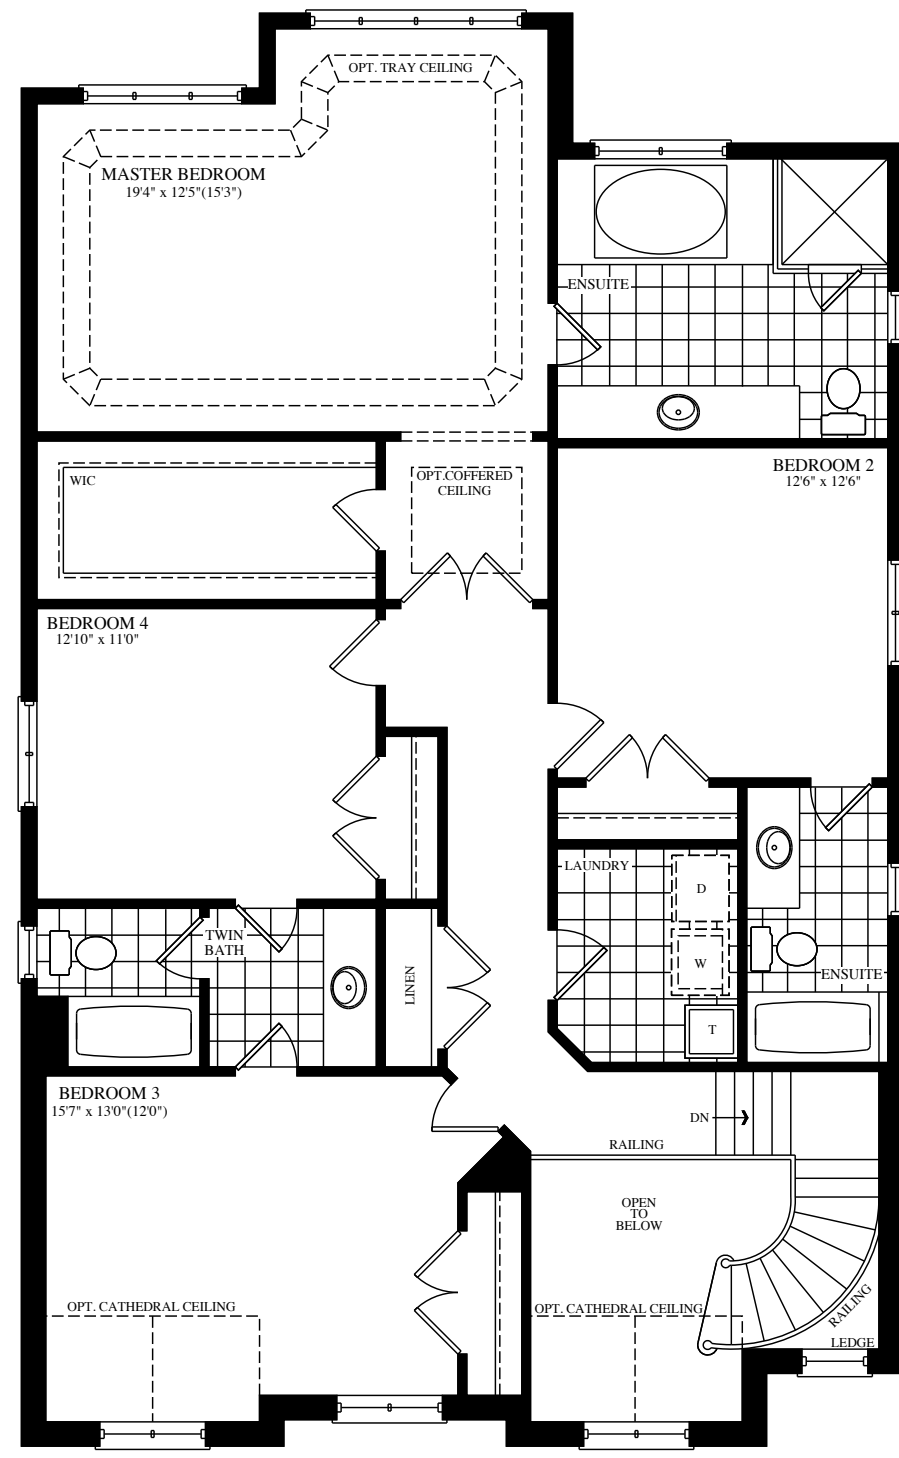

 **The Sherwood**

Elevation A • 2,987 sq.ft.

Elevation B • 2,940 sq.ft.

42'
SERIES
42-7

The Sherwood

42'
SERIES

Elevation A • 2,987 sq.ft.

Elevation B • 2,940 sq.ft.

42-7 **GOLDPARK**
WORTH MORE™

Prices, figures, illustrations, sizes, features and finishes are subject to change without notice. E.&O.E. Areas and dimensions are approximate and actual usable floor space may vary from the stated area. Layout may be reverse of the unit purchased. E. & O.E.