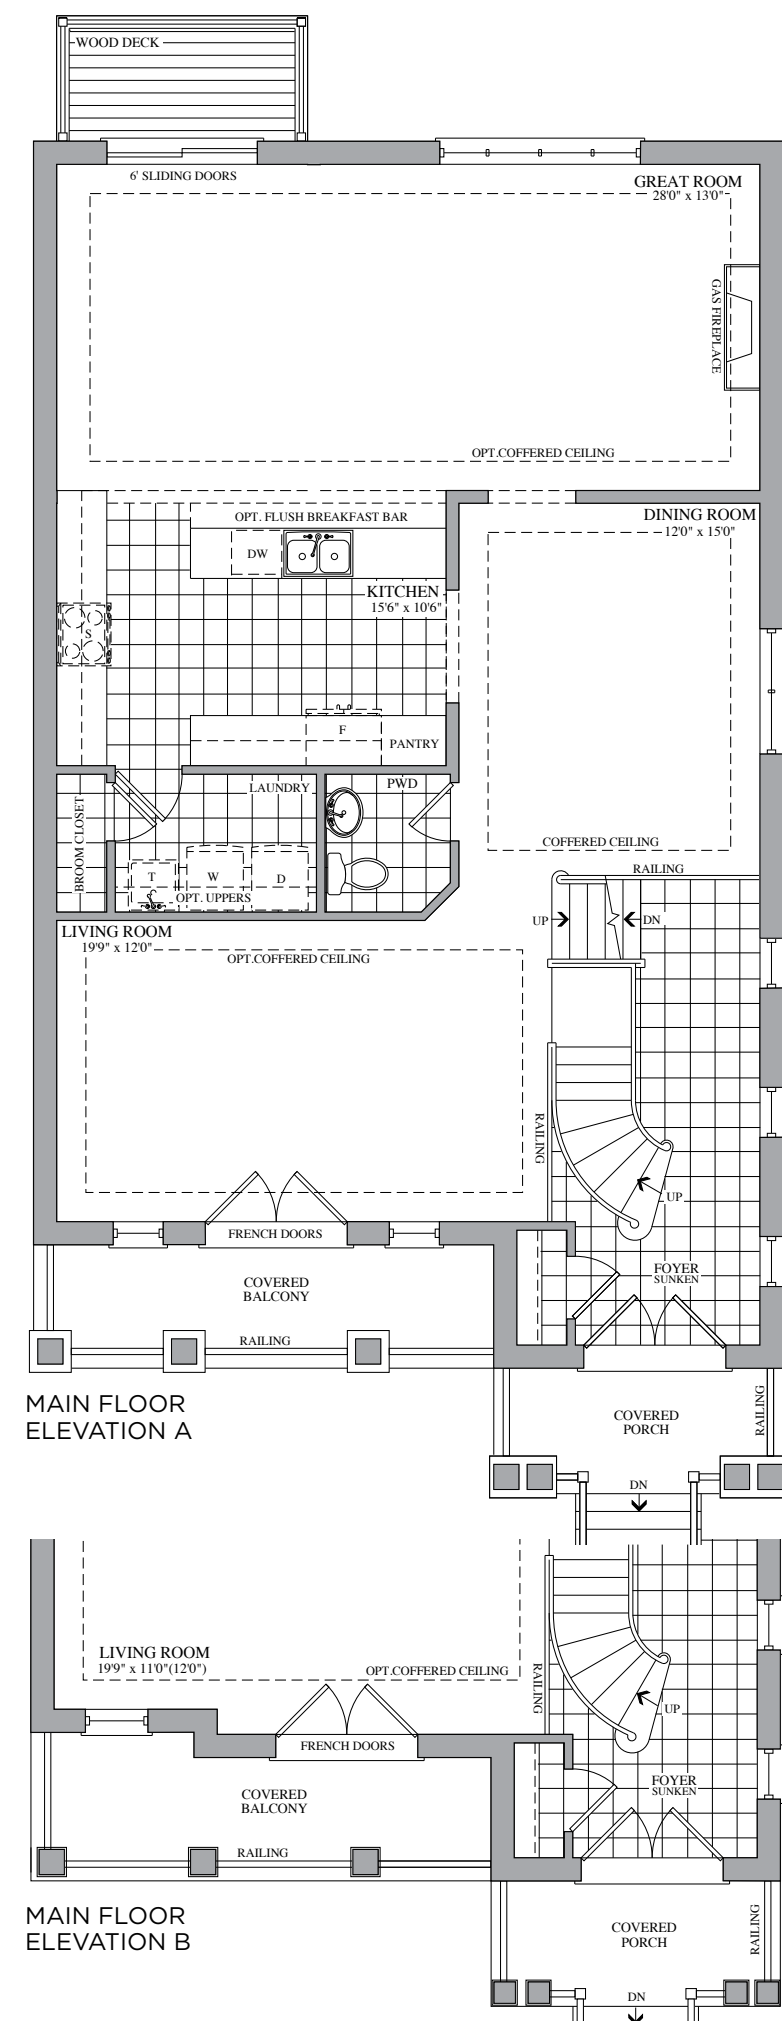

# The Scarlatti

Elevation A • 3,591 sq.ft.

Artist's Concept

Artist's Concept

Elevation B • 3,578 sq.ft.

**38'**  
SERIES

# The Scarlatti

## 38' SERIES

Elevation A • 3,591 sq.ft.

Elevation B • 3,578 sq.ft.

Prices, figures, illustrations, sizes, features and finishes are subject to change without notice. E.&O.E. Areas and dimensions are approximate and actual usable floor space may vary from the stated area. Layout may be reverse of the unit purchased. E. & O.E.