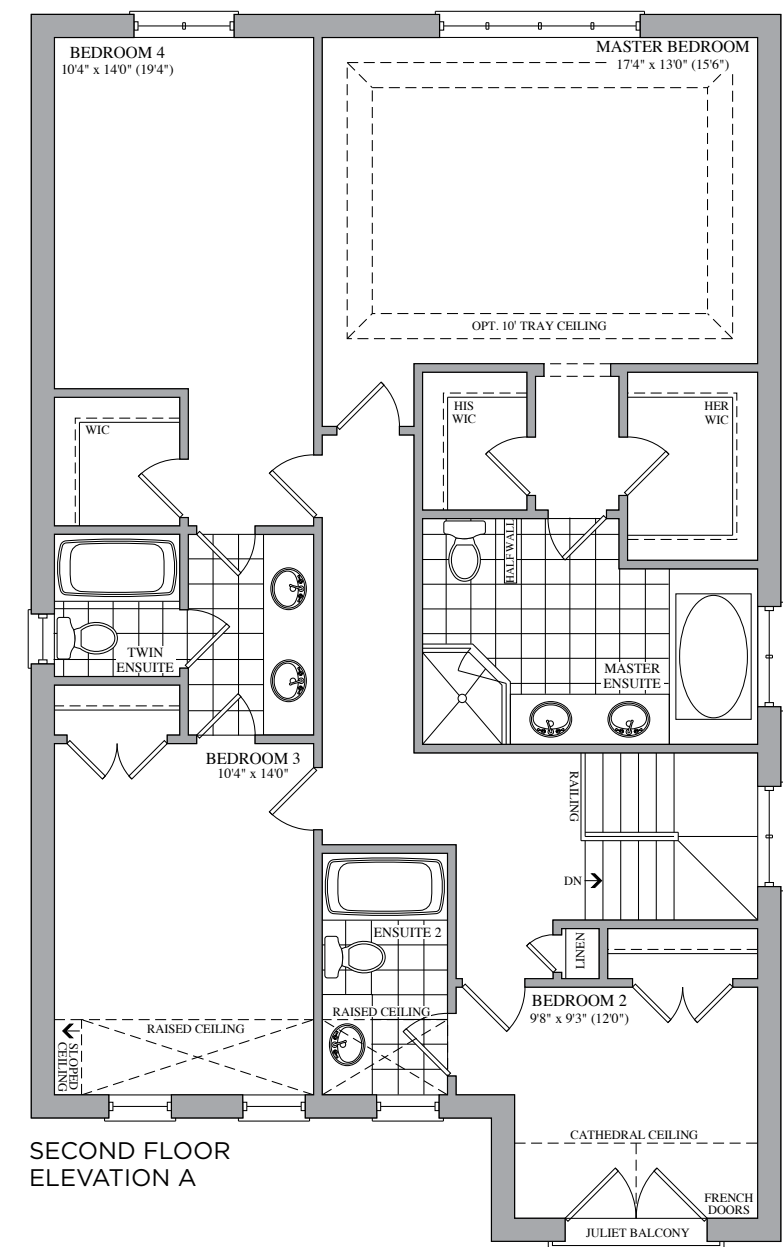

# The Scarlatti

Elevation A • 3,591 sq.ft.

Artist's Concept

Artist's Concept

Elevation B • 3,578 sq.ft.

**38'**  
SERIES

## 38' SERIES

Elevation A • 3,591 sq.ft.

Elevation B • 3,578 sq.ft.

Prices, figures, illustrations, sizes, features and finishes are subject to change without notice. E.&O.E. Areas and dimensions are approximate and actual usable floor space may vary from the stated area. Layout may be reverse of the unit purchased. E. & O.E.