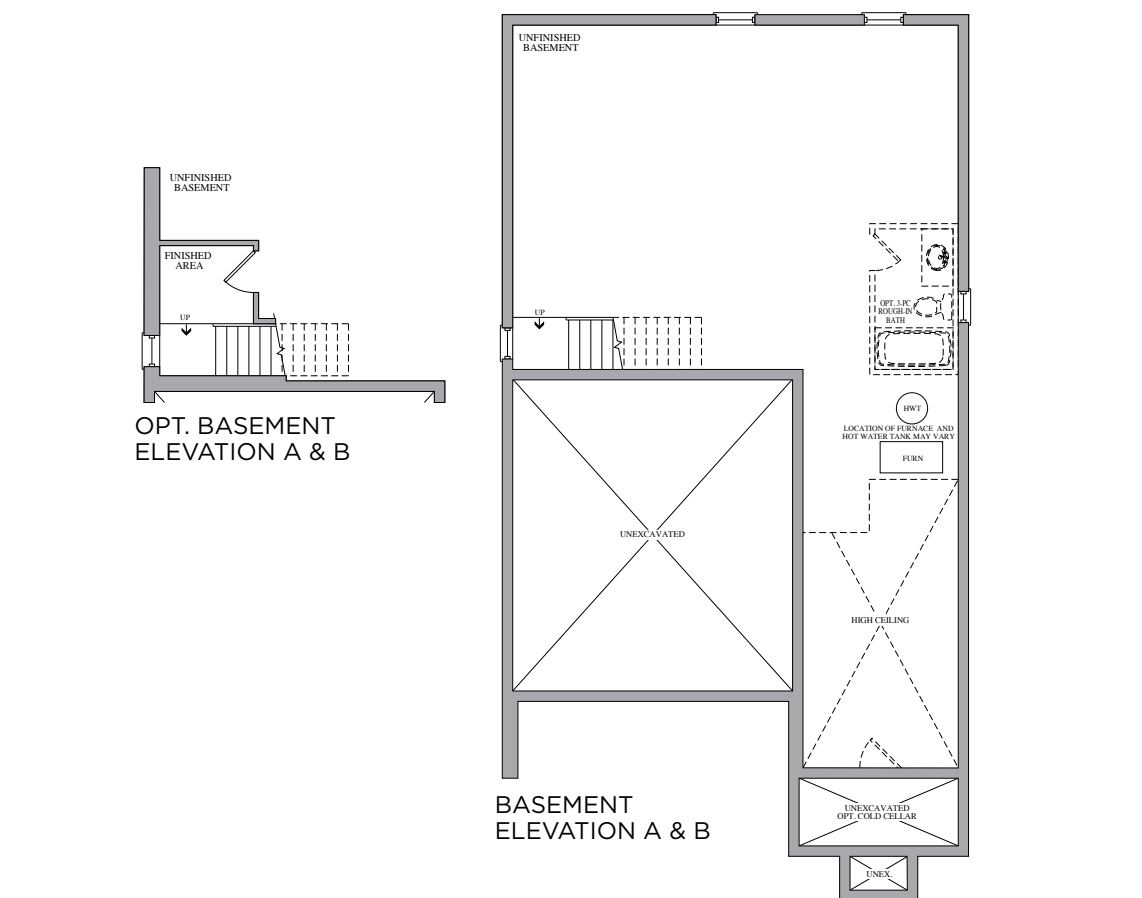

# The Scarlatti

Elevation A • 3,591 sq.ft.

Artist's Concept

Artist's Concept

Elevation B • 3,578 sq.ft.

**38'**  
SERIES

## 38' SERIES

Elevation A • 3,591 sq.ft.

Elevation B • 3,578 sq.ft.

Prices, figures, illustrations, sizes, features and finishes are subject to change without notice. E.&O.E. Areas and dimensions are approximate and actual usable floor space may vary from the stated area. Layout may be reverse of the unit purchased. E. & O.E.