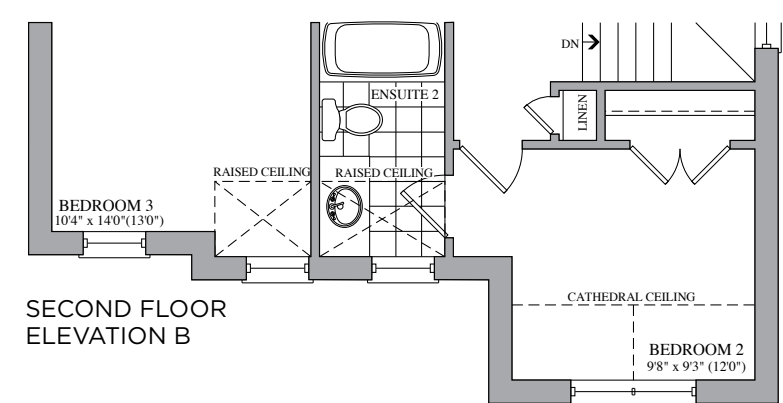

# The Scarlatti

Elevation A • 3,591 sq.ft.

Artist's Concept

Artist's Concept

Elevation B • 3,578 sq.ft.

**38'**  
SERIES

## 38' SERIES

Elevation A • 3,591 sq.ft.

Elevation B • 3,578 sq.ft.

Prices, figures, illustrations, sizes, features and finishes are subject to change without notice. E.&O.E. Areas and dimensions are approximate and actual usable floor space may vary from the stated area. Layout may be reverse of the unit purchased. E. & O.E.