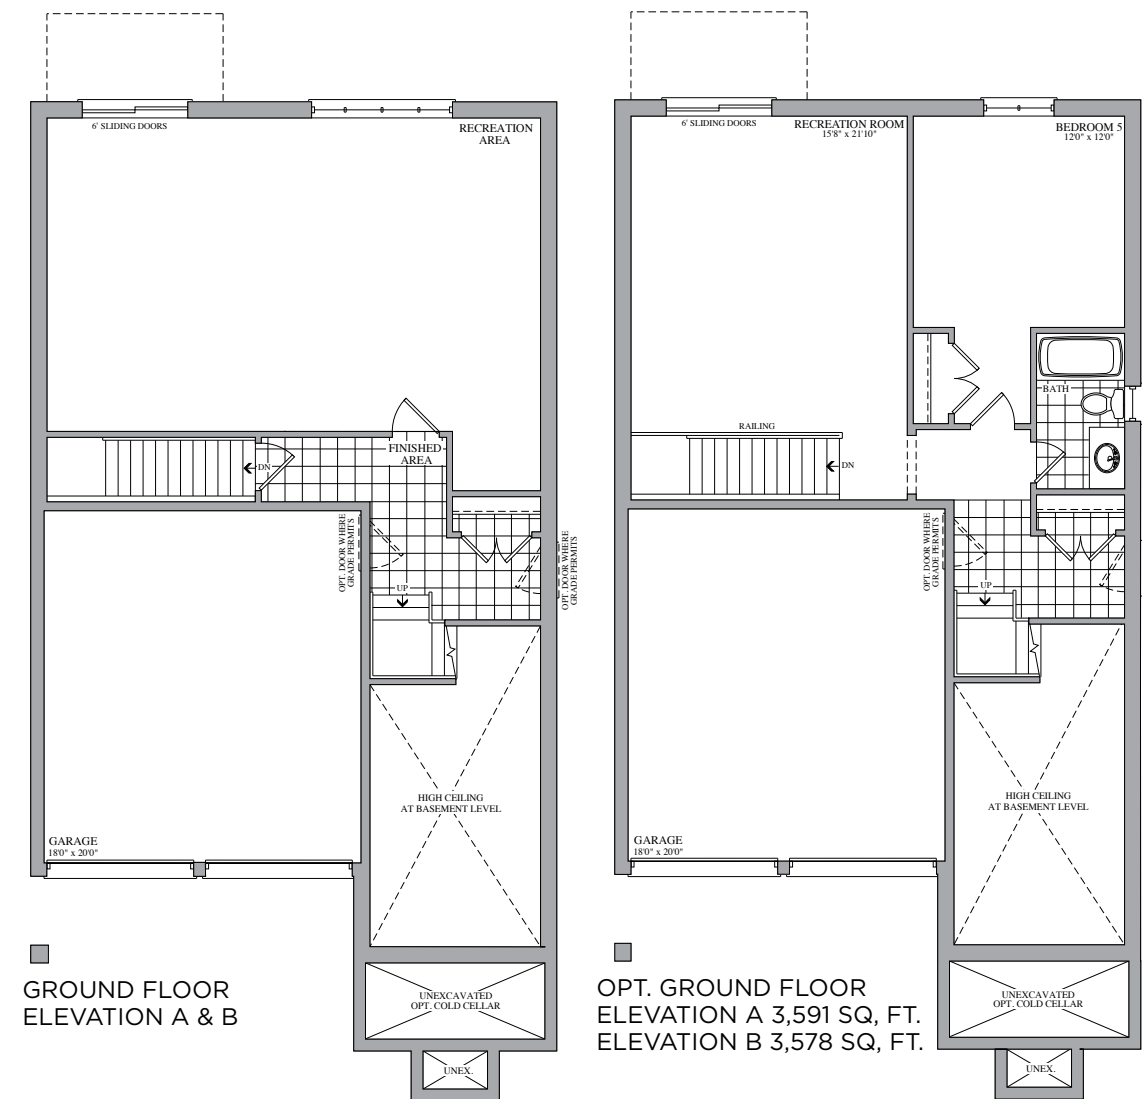

# The Scarlatti

Elevation A • 3,591 sq.ft.

Artist's Concept

Artist's Concept

Elevation B • 3,578 sq.ft.

**38'**  
SERIES

# The Scarlatti

## 38' SERIES

Elevation A • 3,591 sq.ft.

Elevation B • 3,578 sq.ft.

Prices, figures, illustrations, sizes, features and finishes are subject to change without notice. E.&O.E. Areas and dimensions are approximate and actual usable floor space may vary from the stated area. Layout may be reverse of the unit purchased. E. & O.E.