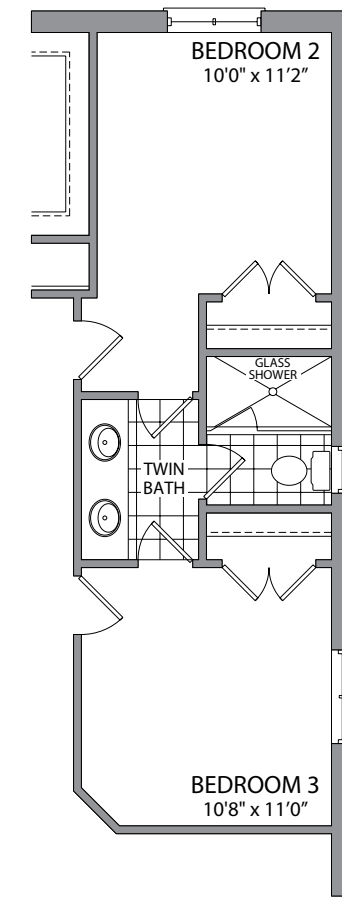

 the *Rosemont*

Elevation A • **2,861** sq.ft.

Artist's Concept

GOLDPARK
WORTH MORE™

 the *Rosemont*

Elevation B • **2,861** sq.ft.

Artist's Concept

GOLDPARK
WORTH MORE™

the
Rosemont

Elevation A • 2,861 sq.ft.

Elevation B • 2,861 sq.ft.

GOLDPARK
WORTH MORE™

Prices, figures, illustrations, sizes, features and finishes are subject to change without notice. E.&O.E. Areas and dimensions are approximate and actual usable floor space may vary from the stated area. Layout may be reverse of the unit purchased. E. & O.E.