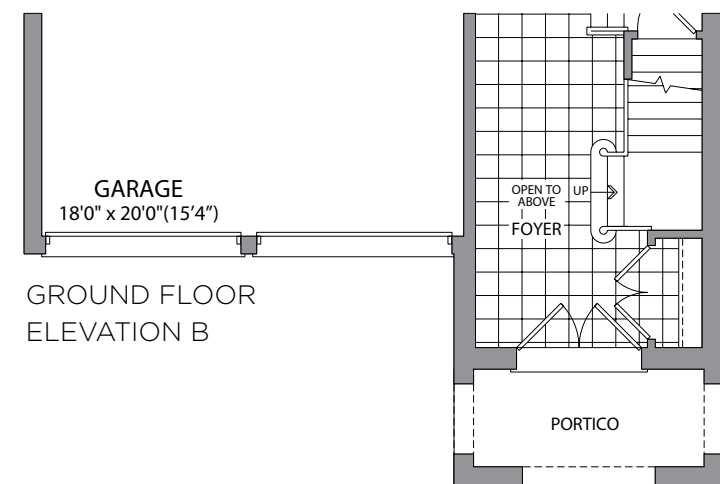

 the *Rosemont*

Elevation A • **2,861** sq.ft.

Artist's Concept

GOLDPARK
WORTH MORE™

 the *Rosemont*

Elevation B • **2,861** sq.ft.

Artist's Concept

GOLDPARK
WORTH MORE™

the
Rosemont

Elevation A • 2,861 sq.ft.

Elevation B • 2,861 sq.ft.

GOLDPARK
WORTH MORE™

Prices, figures, illustrations, sizes, features and finishes are subject to change without notice. E.&O.E. Areas and dimensions are approximate and actual usable floor space may vary from the stated area. Layout may be reverse of the unit purchased. E. & O.E.