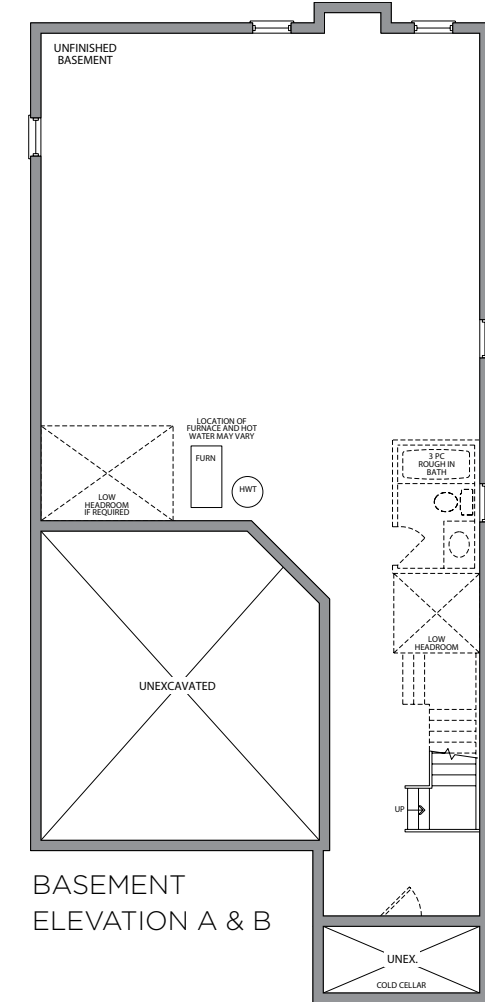

 the *Rosemont*

Elevation A • **2,861** sq.ft.

Artist's Concept

GOLDPARK
WORTH MORE™

 the *Rosemont*

Elevation B • **2,861** sq.ft.

Artist's Concept

GOLDPARK
WORTH MORE™

the
Rosemont

Elevation A • 2,861 sq.ft.

Elevation B • 2,861 sq.ft.

GOLDPARK
WORTH MORE™

Prices, figures, illustrations, sizes, features and finishes are subject to change without notice. E.&O.E. Areas and dimensions are approximate and actual usable floor space may vary from the stated area. Layout may be reverse of the unit purchased. E. & O.E.