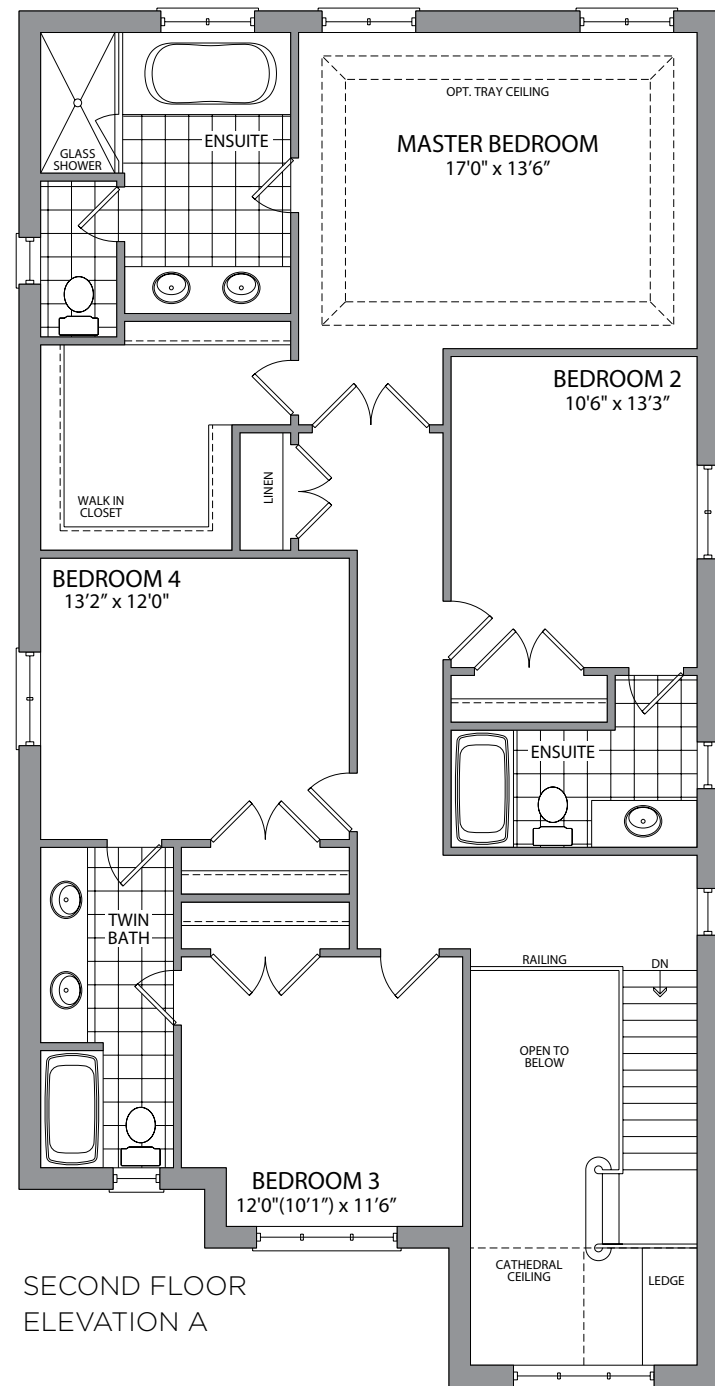

 the *Rosemont*

Elevation A • **2,861** sq.ft.

Artist's Concept

GOLDPARK
WORTH MORE™

 the *Rosemont*

Elevation B • **2,861** sq.ft.

Artist's Concept

GOLDPARK
WORTH MORE™

the
Rosemont

Elevation A • 2,861 sq.ft.

Elevation B • 2,861 sq.ft.

GOLDPARK
WORTH MORE™

Prices, figures, illustrations, sizes, features and finishes are subject to change without notice. E.&O.E. Areas and dimensions are approximate and actual usable floor space may vary from the stated area. Layout may be reverse of the unit purchased. E. & O.E.