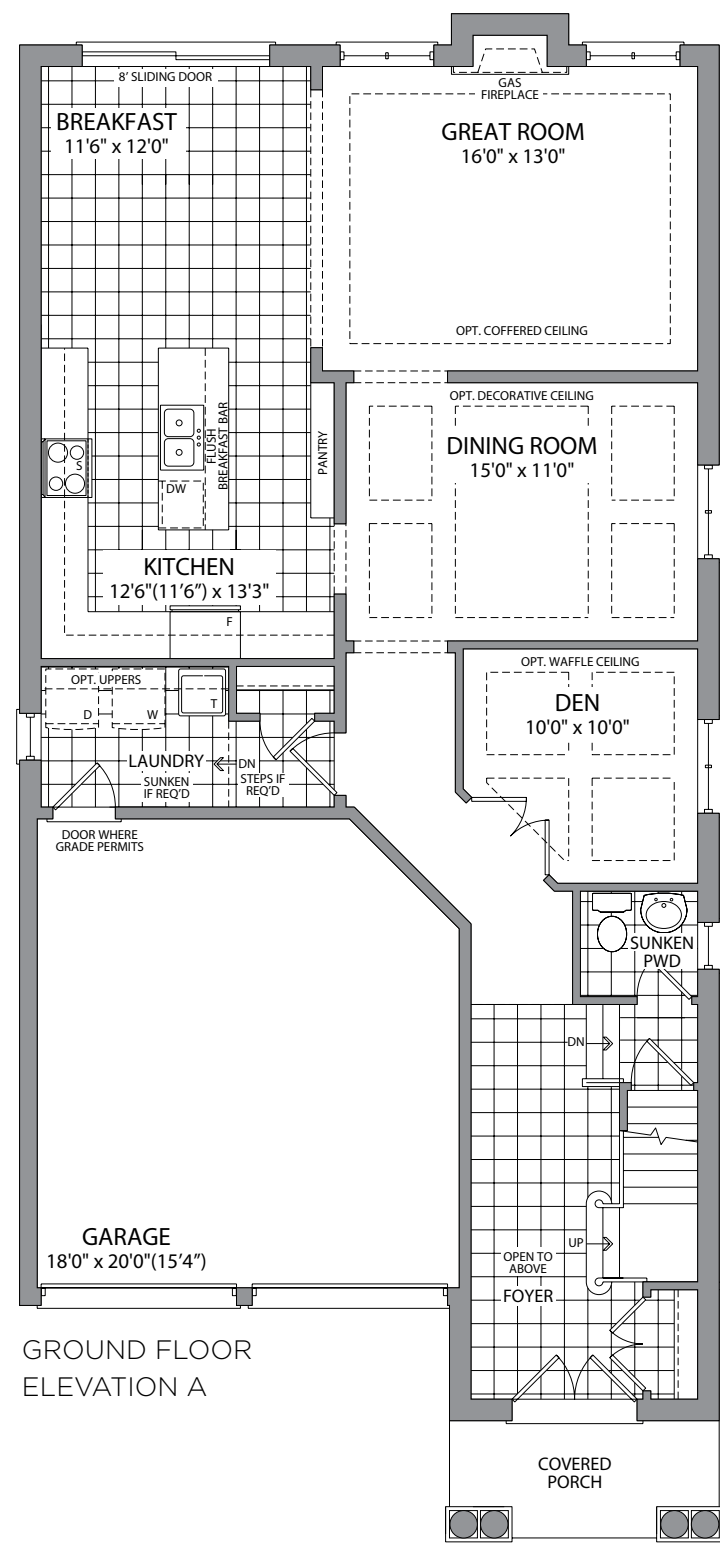

 the *Rosemont*

Elevation A • **2,861** sq.ft.

Artist's Concept

GOLDPARK
WORTH MORE™

 the *Rosemont*

Elevation B • **2,861** sq.ft.

Artist's Concept

GOLDPARK
WORTH MORE™

the
Rosemont

Elevation A • 2,861 sq.ft.

Elevation B • 2,861 sq.ft.

GOLDPARK
WORTH MORE™

Prices, figures, illustrations, sizes, features and finishes are subject to change without notice. E.&O.E. Areas and dimensions are approximate and actual usable floor space may vary from the stated area. Layout may be reverse of the unit purchased. E. & O.E.