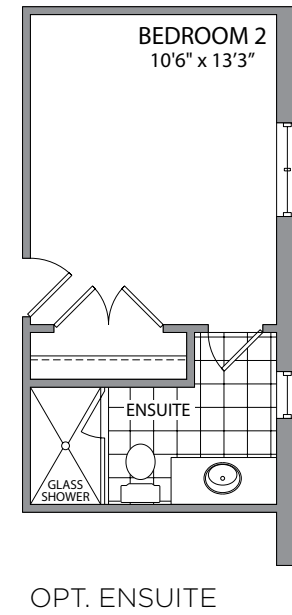

 the *Rosemont*

Elevation A • **2,861** sq.ft.

Artist's Concept

GOLDPARK
WORTH MORE™

 the *Rosemont*

Elevation B • **2,861** sq.ft.

Artist's Concept

GOLDPARK
WORTH MORE™

the
Rosemont

Elevation A • 2,861 sq.ft.

Elevation B • 2,861 sq.ft.

GOLDPARK
WORTH MORE™

Prices, figures, illustrations, sizes, features and finishes are subject to change without notice. E.&O.E. Areas and dimensions are approximate and actual usable floor space may vary from the stated area. Layout may be reverse of the unit purchased. E. & O.E.