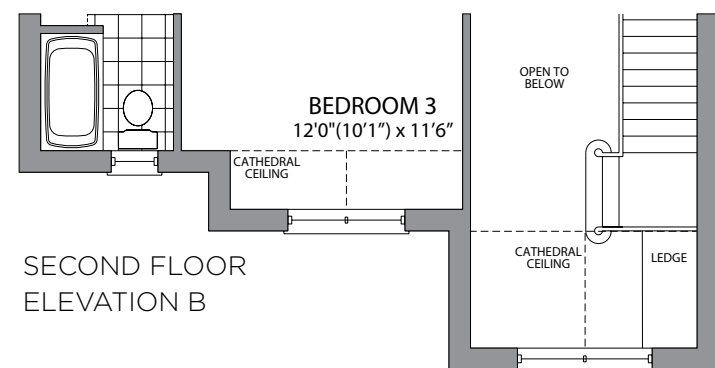

 the *Rosemont*

Elevation A • **2,861** sq.ft.

Artist's Concept

GOLDPARK
WORTH MORE™

 the *Rosemont*

Elevation B • **2,861** sq.ft.

Artist's Concept

GOLDPARK
WORTH MORE™

the
Rosemont

Elevation A • 2,861 sq.ft.

Elevation B • 2,861 sq.ft.

GOLDPARK
WORTH MORE™

Prices, figures, illustrations, sizes, features and finishes are subject to change without notice. E.&O.E. Areas and dimensions are approximate and actual usable floor space may vary from the stated area. Layout may be reverse of the unit purchased. E. & O.E.