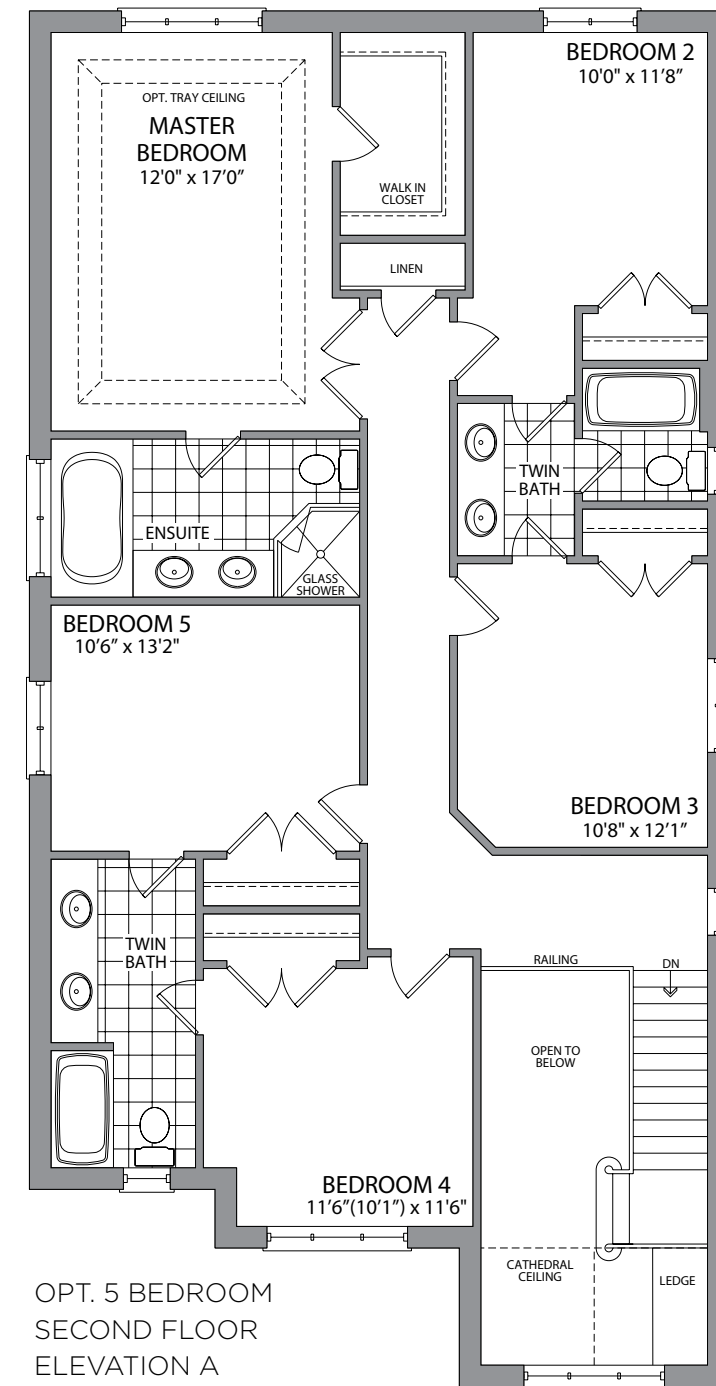

 the *Rosemont*

Elevation A • **2,861** sq.ft.

Artist's Concept

GOLDPARK
WORTH MORE™

 the *Rosemont*

Elevation B • **2,861** sq.ft.

Artist's Concept

GOLDPARK
WORTH MORE™

the
Rosemont

Elevation A • 2,861 sq.ft.

Elevation B • 2,861 sq.ft.

GOLDPARK
WORTH MORE™

Prices, figures, illustrations, sizes, features and finishes are subject to change without notice. E.&O.E. Areas and dimensions are approximate and actual usable floor space may vary from the stated area. Layout may be reverse of the unit purchased. E. & O.E.