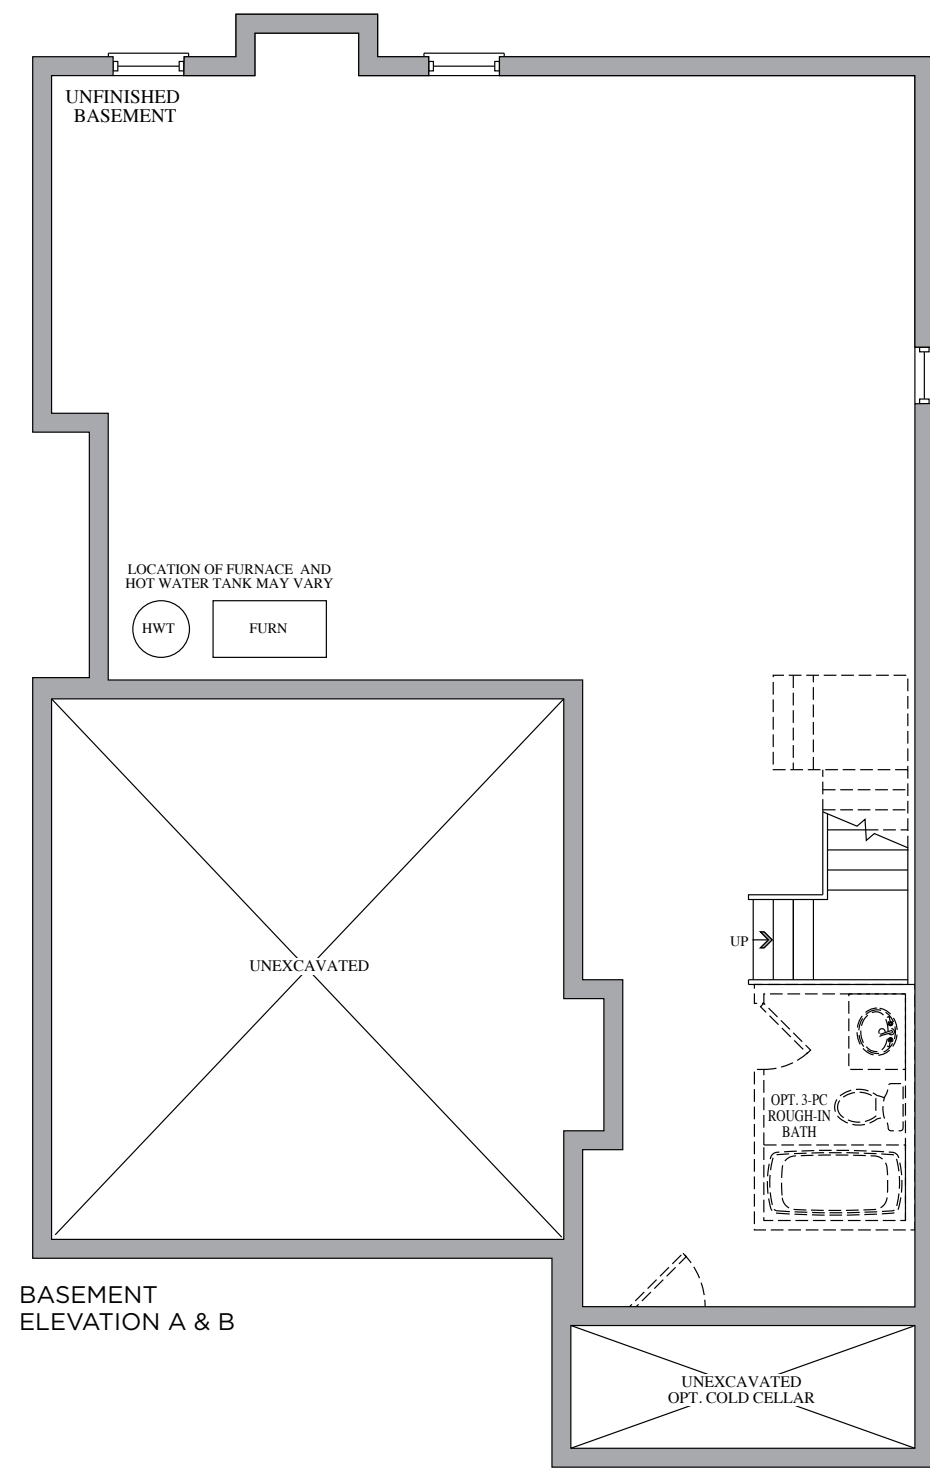

The Ravel

Elevation A • 2,322 sq.ft.

Artist's Concept

Artist's Concept

Elevation B • 2,322 sq.ft.

38'
SERIES

The Ravel

38' SERIES

Elevation A • 2,322 sq.ft.

Elevation B • 2,322 sq.ft.

Prices, figures, illustrations, sizes, features and finishes are subject to change without notice. E.&O.E. Areas and dimensions are approximate and actual usable floor space may vary from the stated area. Layout may be reverse of the unit purchased. E. & O.E.