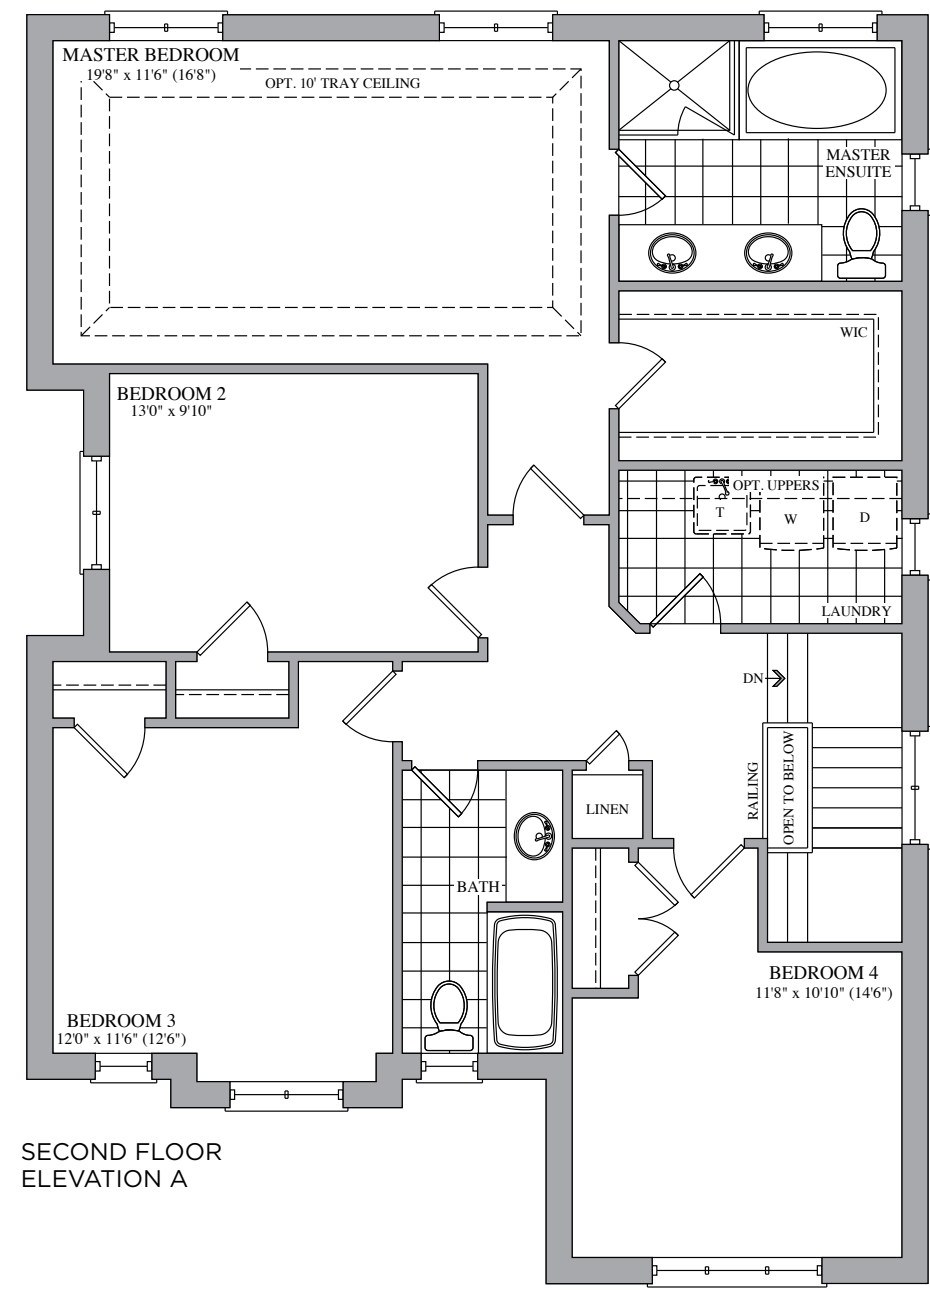

The Ravel

Elevation A • 2,322 sq.ft.

Artist's Concept

Artist's Concept

Elevation B • 2,322 sq.ft.

38'
SERIES

The Ravel

38' SERIES

Elevation A • 2,322 sq.ft.

Elevation B • 2,322 sq.ft.

Prices, figures, illustrations, sizes, features and finishes are subject to change without notice. E.&O.E. Areas and dimensions are approximate and actual usable floor space may vary from the stated area. Layout may be reverse of the unit purchased. E. & O.E.