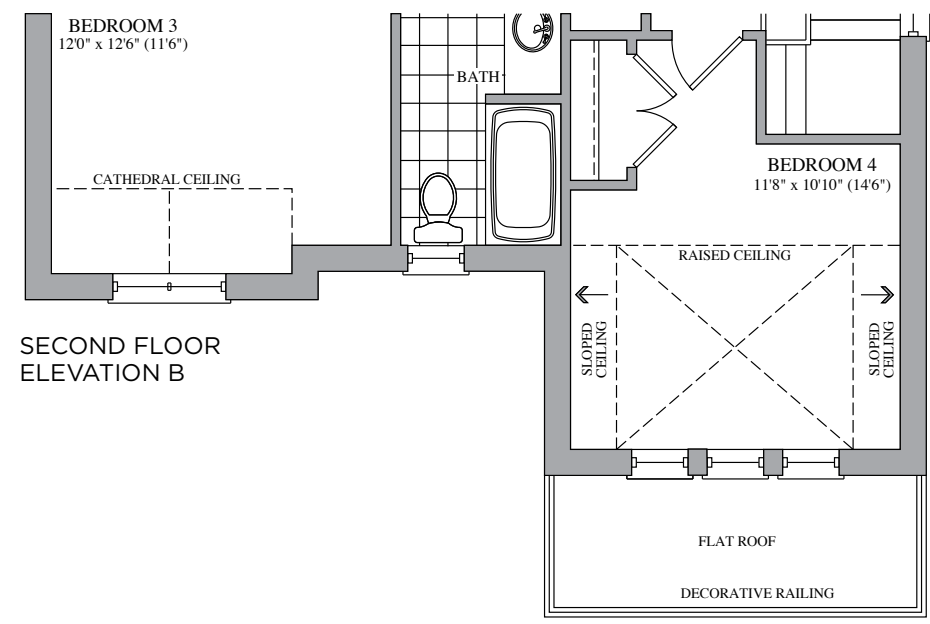

The Ravel

Elevation A • 2,322 sq.ft.

Artist's Concept

Artist's Concept

Elevation B • 2,322 sq.ft.

38'
SERIES

The Ravel

38' SERIES

Elevation A • 2,322 sq.ft.

Elevation B • 2,322 sq.ft.

Prices, figures, illustrations, sizes, features and finishes are subject to change without notice. E.&O.E. Areas and dimensions are approximate and actual usable floor space may vary from the stated area. Layout may be reverse of the unit purchased. E. & O.E.