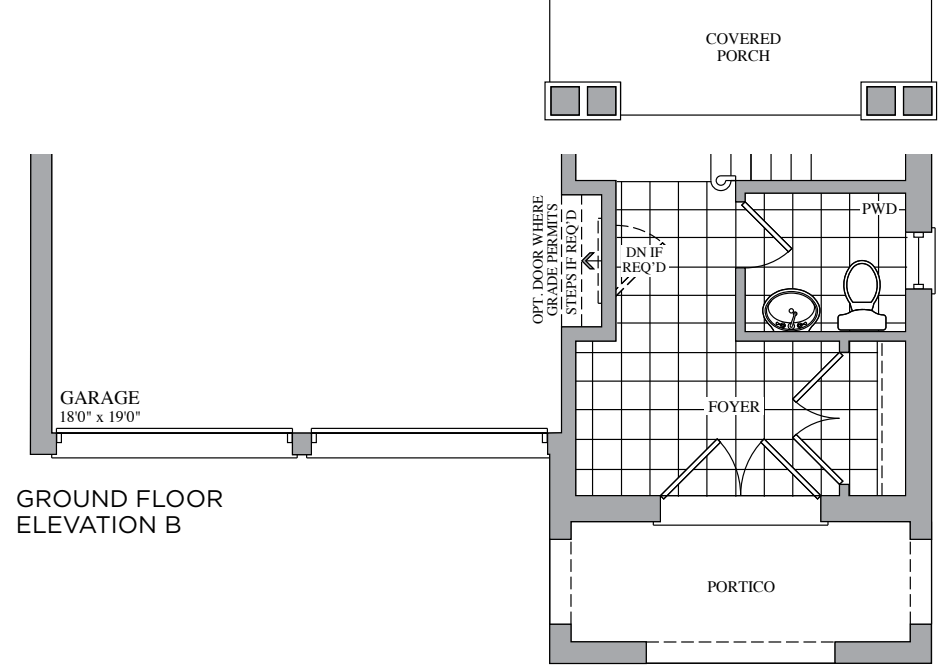

The Ravel

Elevation A • 2,322 sq.ft.

Artist's Concept

Artist's Concept

Elevation B • 2,322 sq.ft.

38'
SERIES

The Ravel

38' SERIES

Elevation A • 2,322 sq.ft.

Elevation B • 2,322 sq.ft.

Prices, figures, illustrations, sizes, features and finishes are subject to change without notice. E.&O.E. Areas and dimensions are approximate and actual usable floor space may vary from the stated area. Layout may be reverse of the unit purchased. E. & O.E.