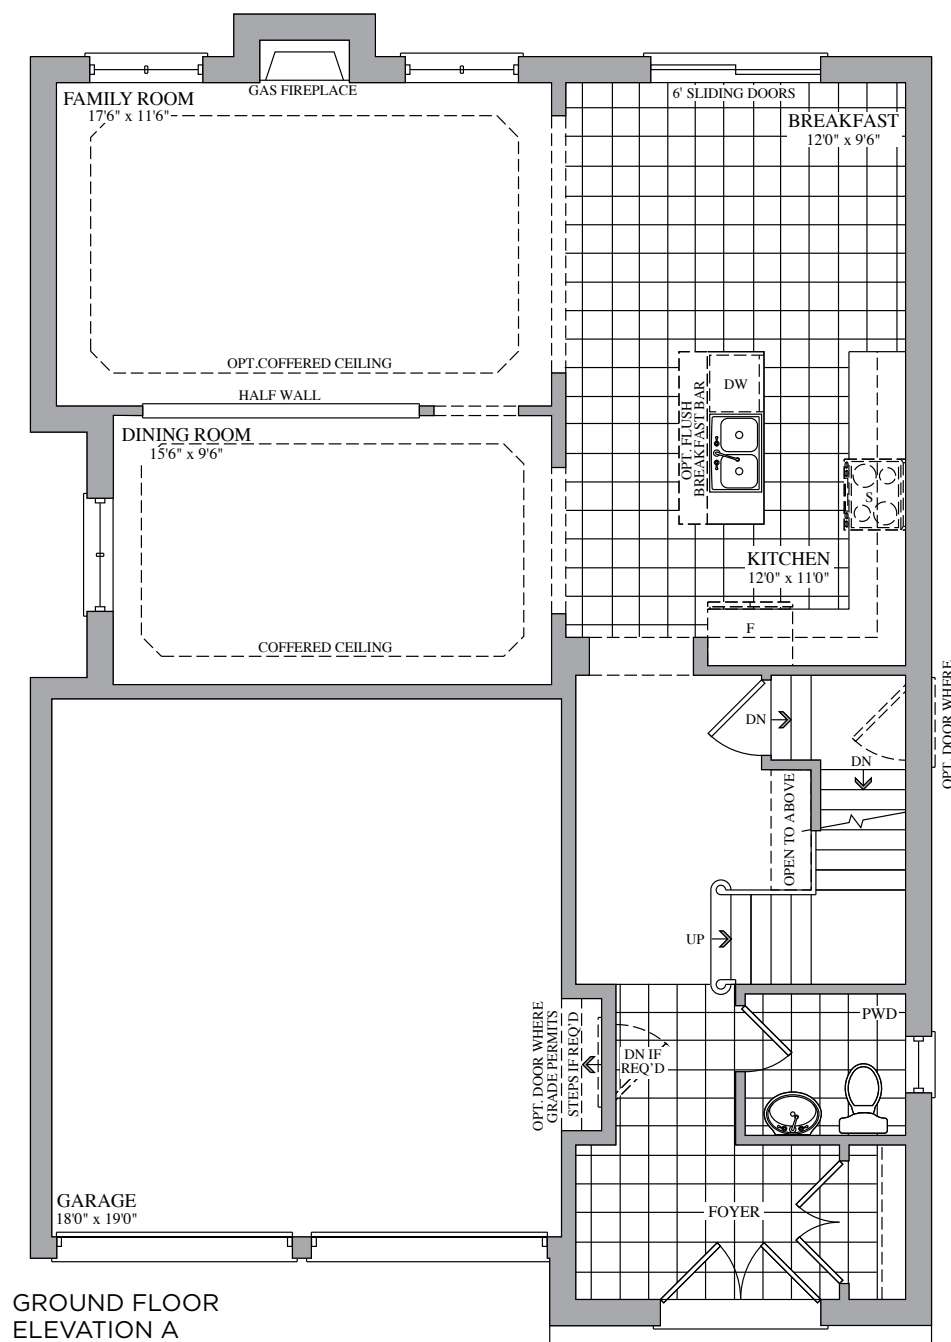

The Ravel

Elevation A • 2,322 sq.ft.

Artist's Concept

Artist's Concept

Elevation B • 2,322 sq.ft.

38'
SERIES

The Ravel

38' SERIES

Elevation A • 2,322 sq.ft.

Elevation B • 2,322 sq.ft.

Prices, figures, illustrations, sizes, features and finishes are subject to change without notice. E.&O.E. Areas and dimensions are approximate and actual usable floor space may vary from the stated area. Layout may be reverse of the unit purchased. E. & O.E.