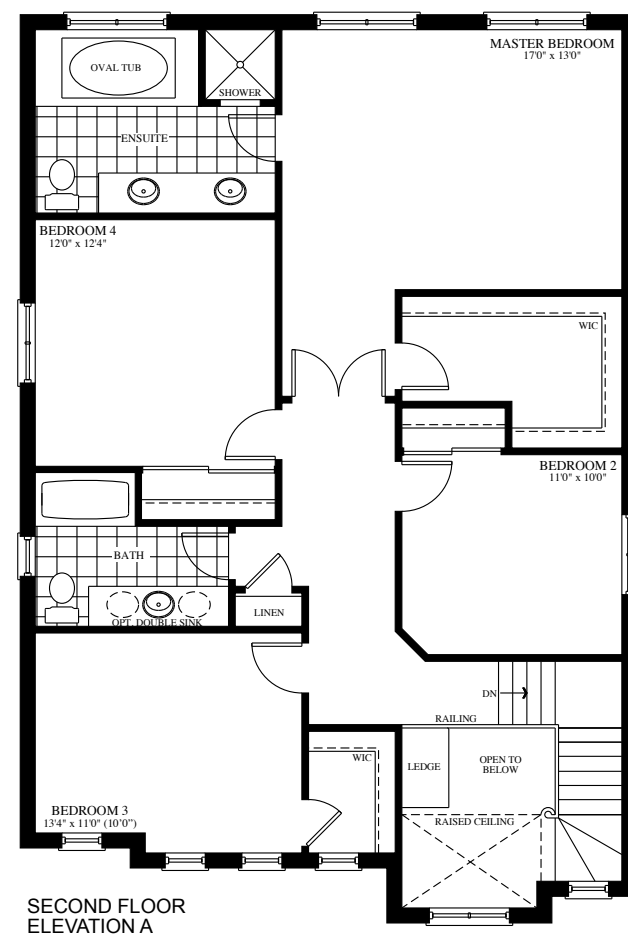

 The Hillwood

Elevation A • 2,437 sq.ft.

Elevation B • 2,488 sq.ft.

42'  
SERIES  
42-5

# The Hillwood

# 42'

SERIES

Elevation A • 2,437 sq.ft.

Elevation B • 2,488 sq.ft.

42-5 **GOLDPARK**  
WORTH MORE™

Prices, figures, illustrations, sizes, features and finishes are subject to change without notice. E.&O.E. Areas and dimensions are approximate and actual usable floor space may vary from the stated area. Layout may be reverse of the unit purchased. E. & O.E.