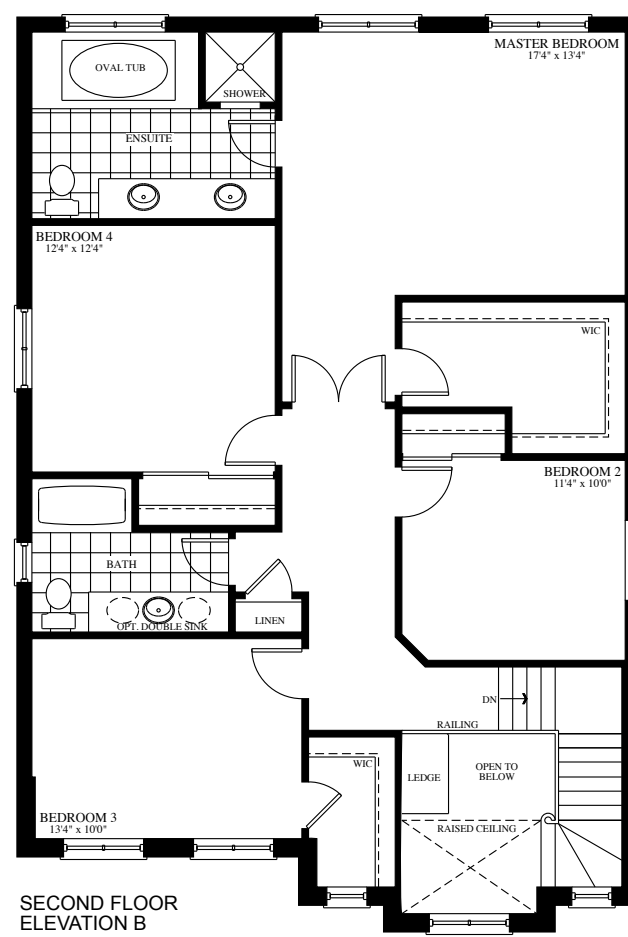

 The Hillwood

Elevation A • 2,437 sq.ft.

Elevation B • 2,488 sq.ft.

42'  
SERIES  
42-5

# The Hillwood

# 42'

SERIES

Elevation A • 2,437 sq.ft.

Elevation B • 2,488 sq.ft.

42-5 **GOLDPARK**  
WORTH MORE™

Prices, figures, illustrations, sizes, features and finishes are subject to change without notice. E.&O.E. Areas and dimensions are approximate and actual usable floor space may vary from the stated area. Layout may be reverse of the unit purchased. E. & O.E.