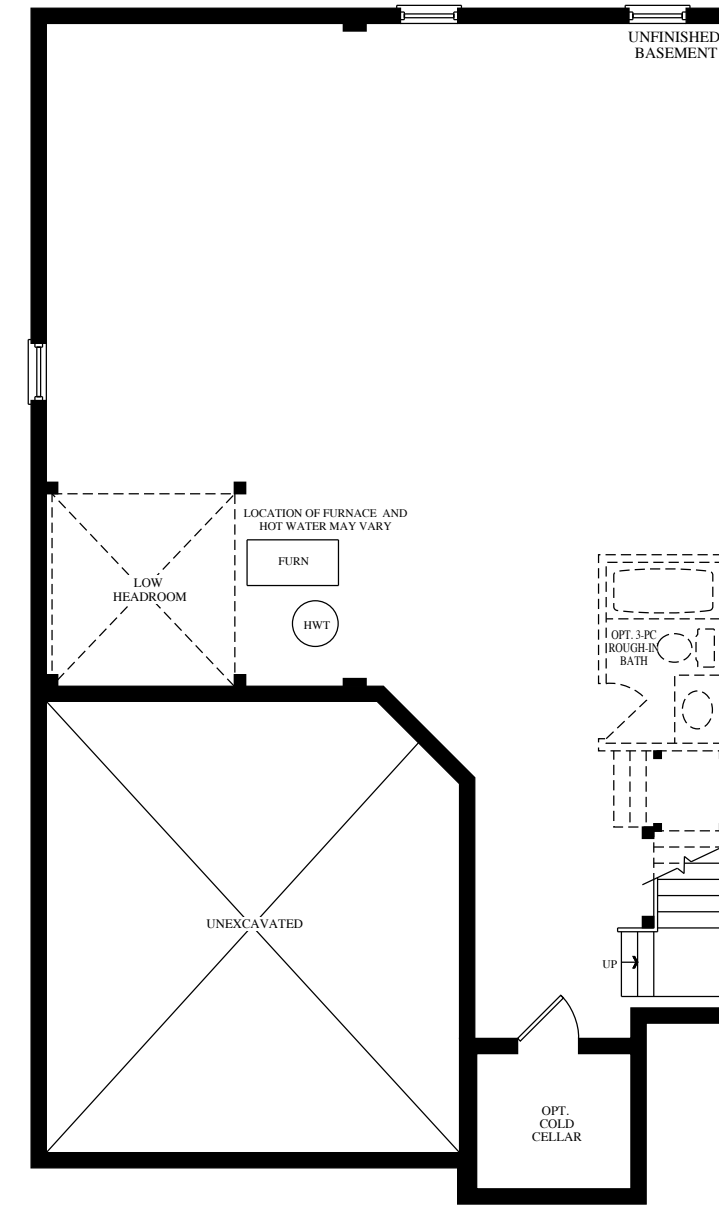

 The Hillwood

Elevation A • 2,437 sq.ft.

Elevation B • 2,488 sq.ft.

42'  
SERIES  
42-5

# The Hillwood

# 42'

SERIES

Elevation A • 2,437 sq.ft.

Elevation B • 2,488 sq.ft.

42-5 **GOLDPARK**  
WORTH MORE™

Prices, figures, illustrations, sizes, features and finishes are subject to change without notice. E.&O.E. Areas and dimensions are approximate and actual usable floor space may vary from the stated area. Layout may be reverse of the unit purchased. E. & O.E.