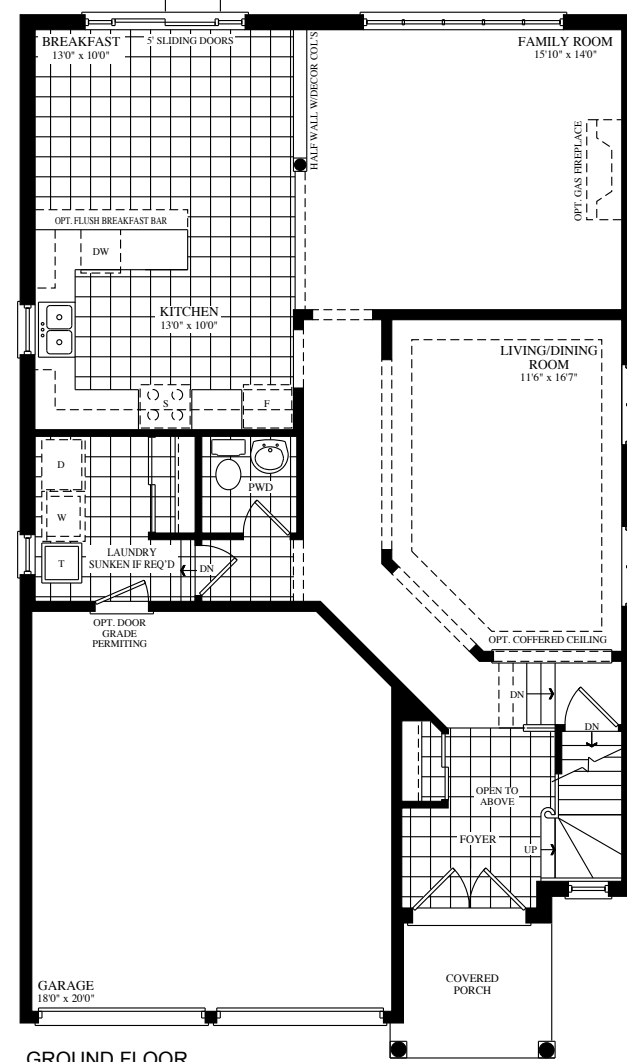

 The Hillwood

Elevation A • 2,437 sq.ft.

Elevation B • 2,488 sq.ft.

42'  
SERIES  
42-5

# The Hillwood

# 42'

SERIES

Elevation A • 2,437 sq.ft.

Elevation B • 2,488 sq.ft.

42-5 **GOLDPARK**  
WORTH MORE™

Prices, figures, illustrations, sizes, features and finishes are subject to change without notice. E.&O.E. Areas and dimensions are approximate and actual usable floor space may vary from the stated area. Layout may be reverse of the unit purchased. E. & O.E.