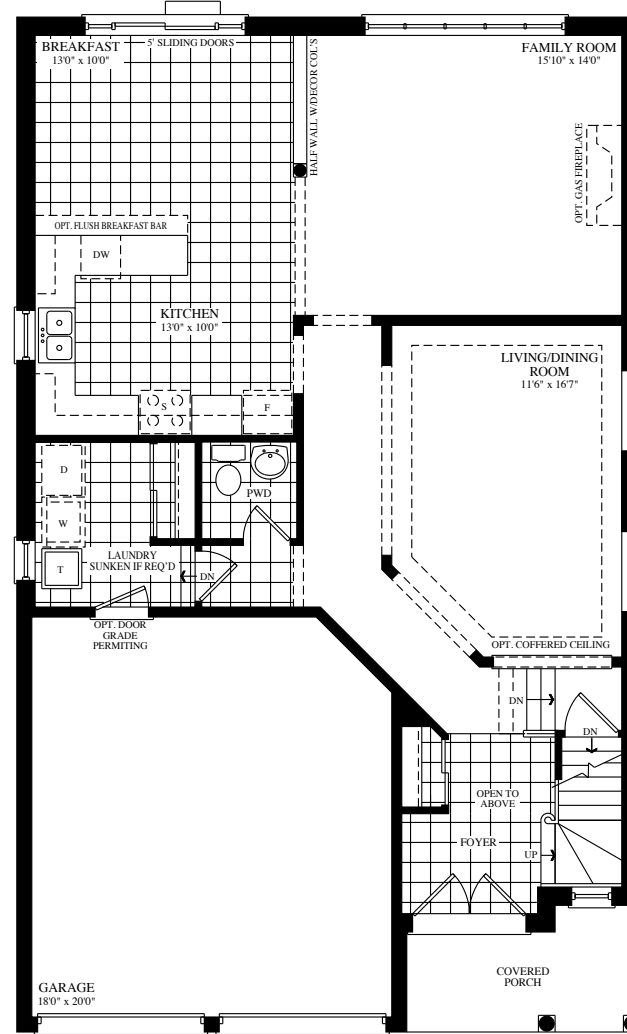

 The Hillwood

Elevation A • 2,437 sq.ft.

Elevation B • 2,488 sq.ft.

42'  
SERIES  
42-5

# The Hillwood

# 42'

SERIES

Elevation A • 2,437 sq.ft.

Elevation B • 2,488 sq.ft.

42-5 **GOLDPARK**  
WORTH MORE™

Prices, figures, illustrations, sizes, features and finishes are subject to change without notice. E.&O.E. Areas and dimensions are approximate and actual usable floor space may vary from the stated area. Layout may be reverse of the unit purchased. E. & O.E.