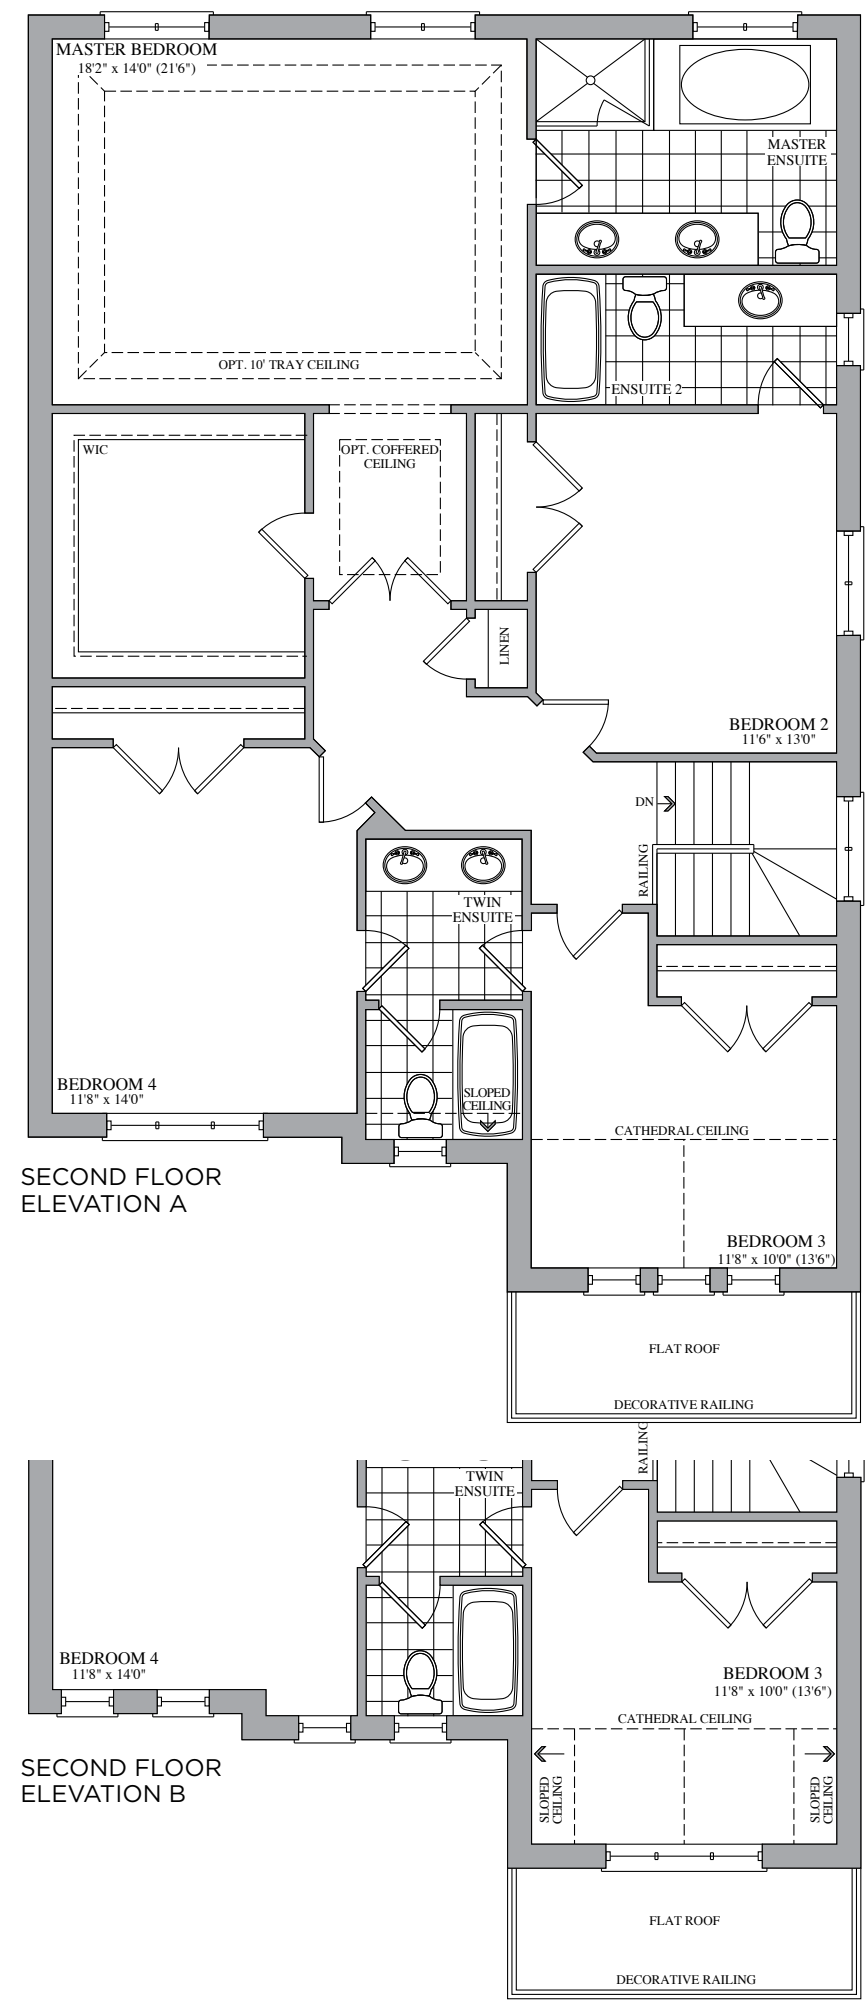

The Handel

Elevation A • 2,603 sq.ft.

Artist's Concept

Artist's Concept

Elevation B • 2,603 sq.ft.

38'
SERIES

The Handel

38' SERIES

Elevation A • 2,603 sq.ft.

Elevation B • 2,603 sq.ft.

Prices, figures, illustrations, sizes, features and finishes are subject to change without notice. E.&O.E. Areas and dimensions are approximate and actual usable floor space may vary from the stated area. Layout may be reverse of the unit purchased. E. & O.E.