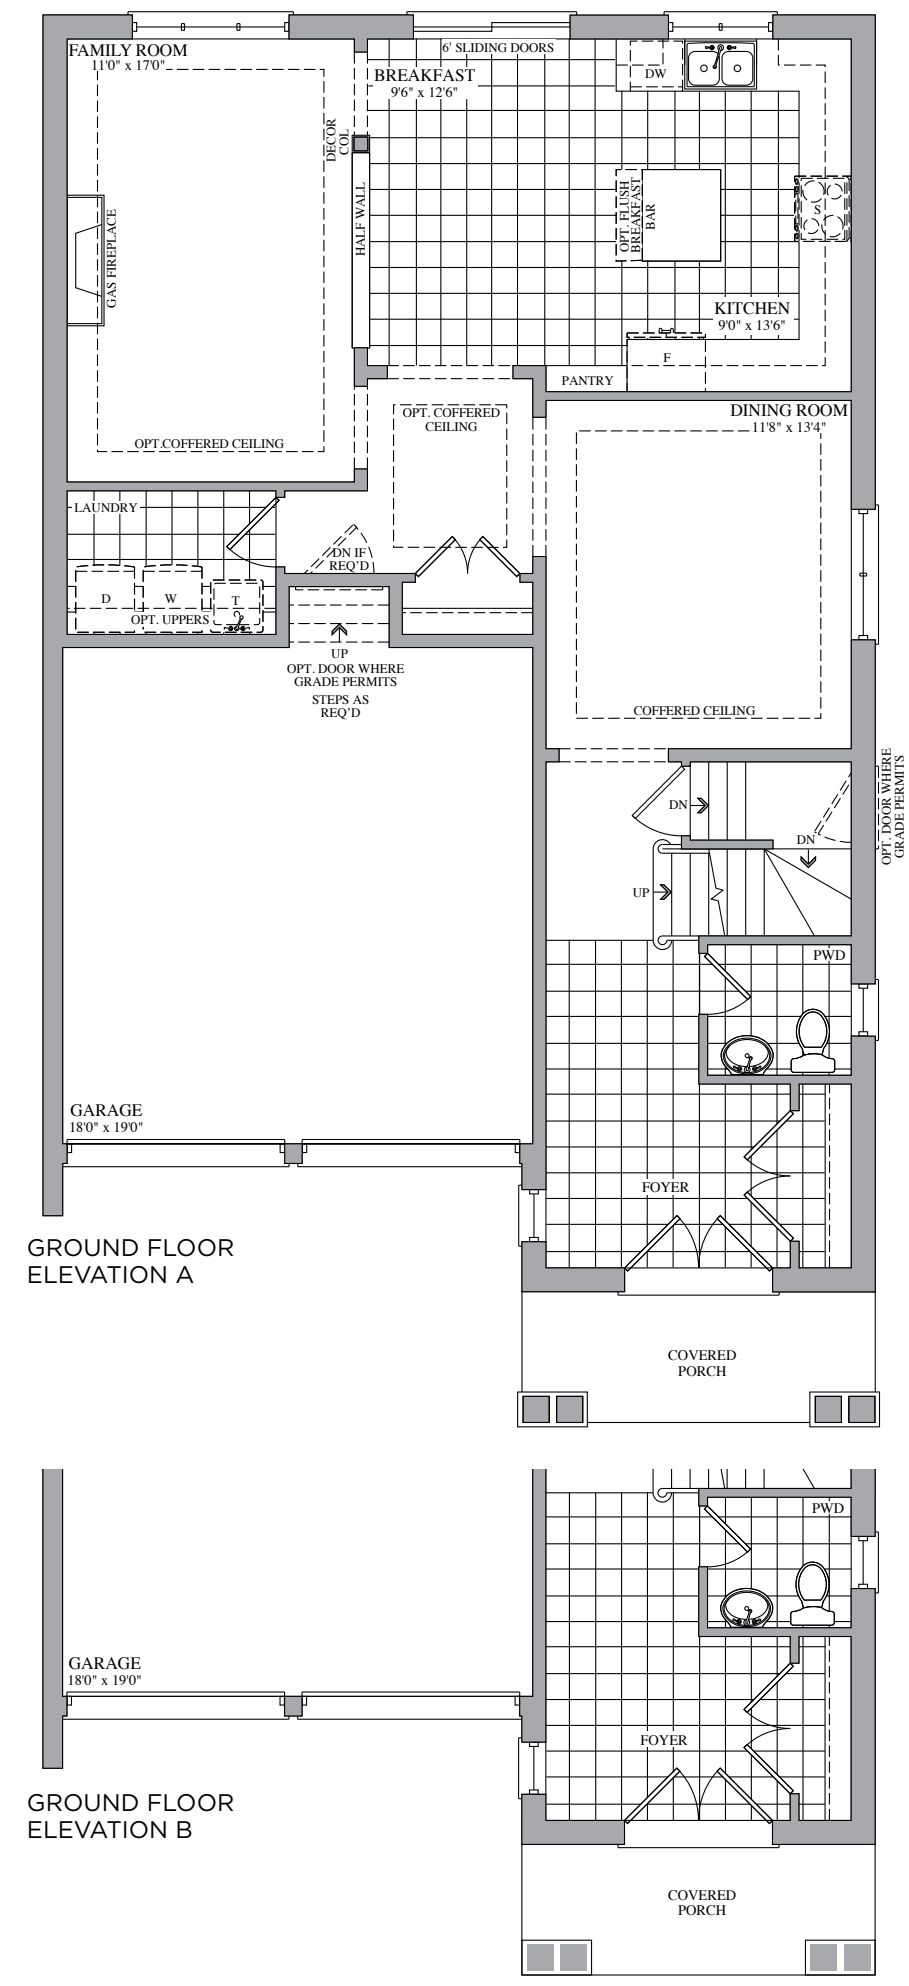

The Handel

Elevation A • 2,603 sq.ft.

Artist's Concept

Artist's Concept

Elevation B • 2,603 sq.ft.

38'
SERIES

The Handel

38' SERIES

Elevation A • 2,603 sq.ft.

Elevation B • 2,603 sq.ft.

Prices, figures, illustrations, sizes, features and finishes are subject to change without notice. E.&O.E. Areas and dimensions are approximate and actual usable floor space may vary from the stated area. Layout may be reverse of the unit purchased. E. & O.E.