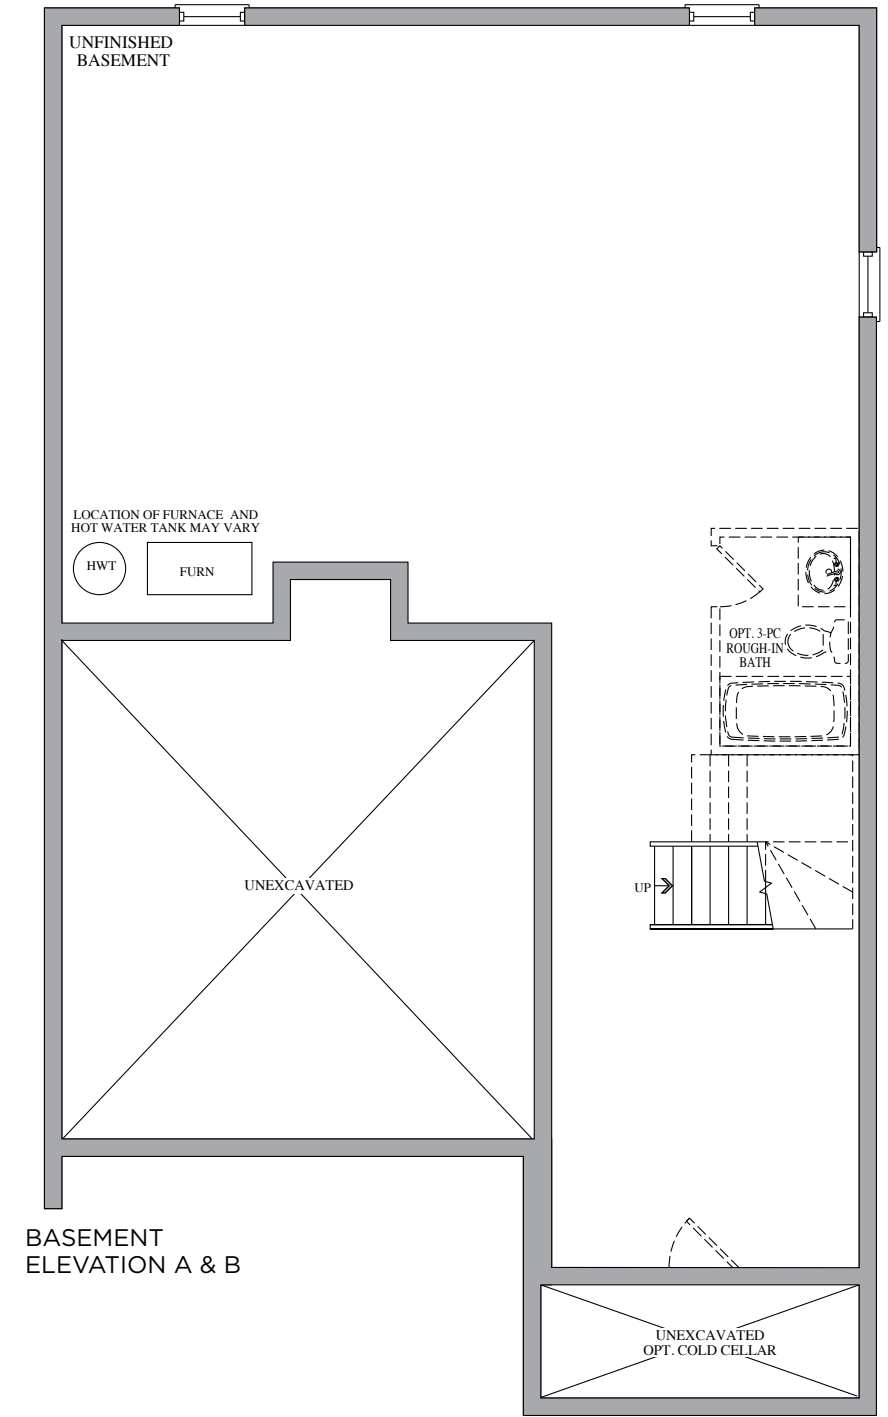

The Handel

Elevation A • 2,603 sq.ft.

Artist's Concept

Artist's Concept

Elevation B • 2,603 sq.ft.

38'
SERIES

The Handel

38' SERIES

Elevation A • 2,603 sq.ft.

Elevation B • 2,603 sq.ft.

Prices, figures, illustrations, sizes, features and finishes are subject to change without notice. E.&O.E. Areas and dimensions are approximate and actual usable floor space may vary from the stated area. Layout may be reverse of the unit purchased. E. & O.E.