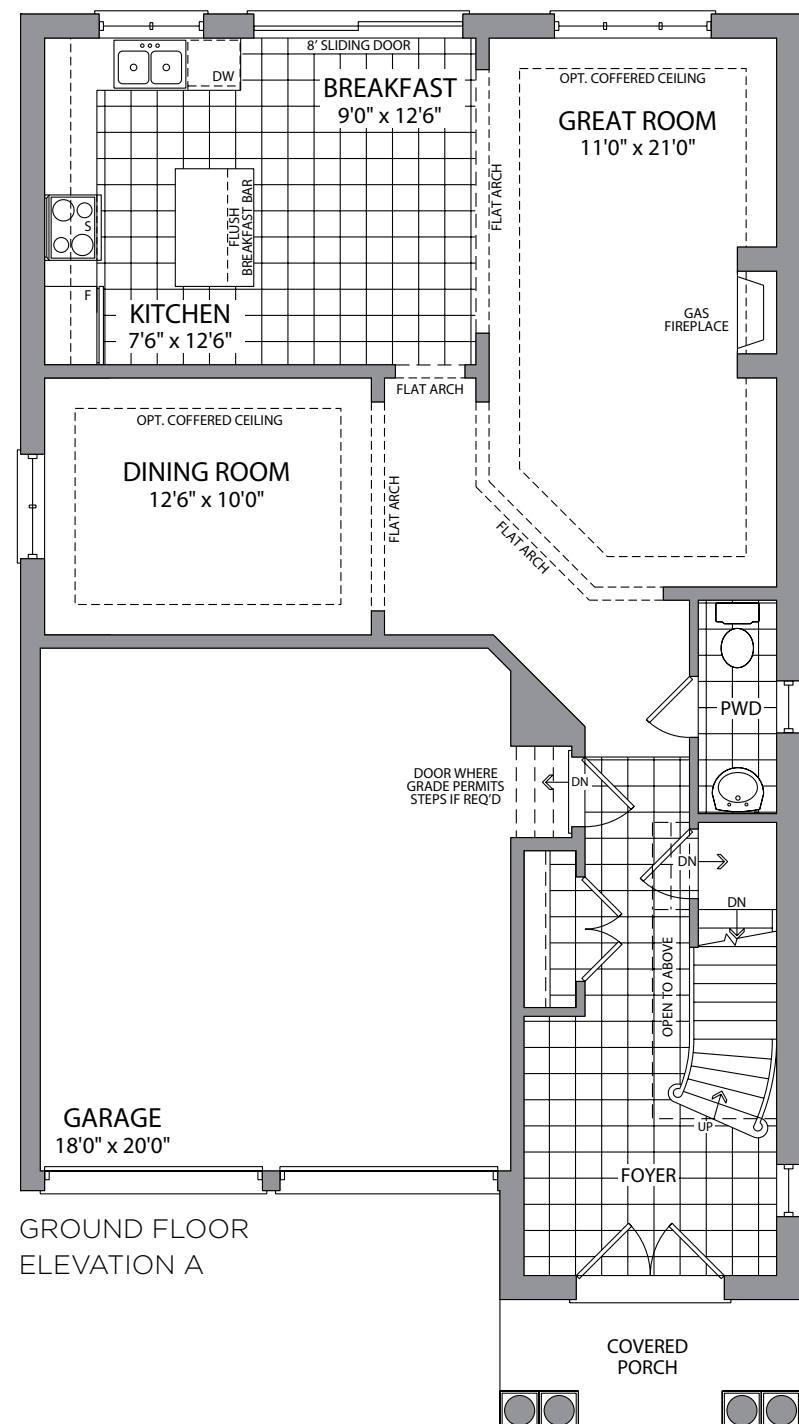

 the *Hampton*

Elevation A • **2,388** sq.ft.

Artist's Concept

GOLDPARK
WORTH MORE™

 the *Hampton*

Elevation B • **2,375** sq.ft.

Artist's Concept

GOLDPARK
WORTH MORE™

the Hampton

Elevation A • 2,388 sq.ft.

Elevation B • 2,375 sq.ft.

GOLDPARK
WORTH MORE™

Prices, figures, illustrations, sizes, features and finishes are subject to change without notice. E.&O.E. Areas and dimensions are approximate and actual usable floor space may vary from the stated area. Layout may be reverse of the unit purchased. E. & O.E.