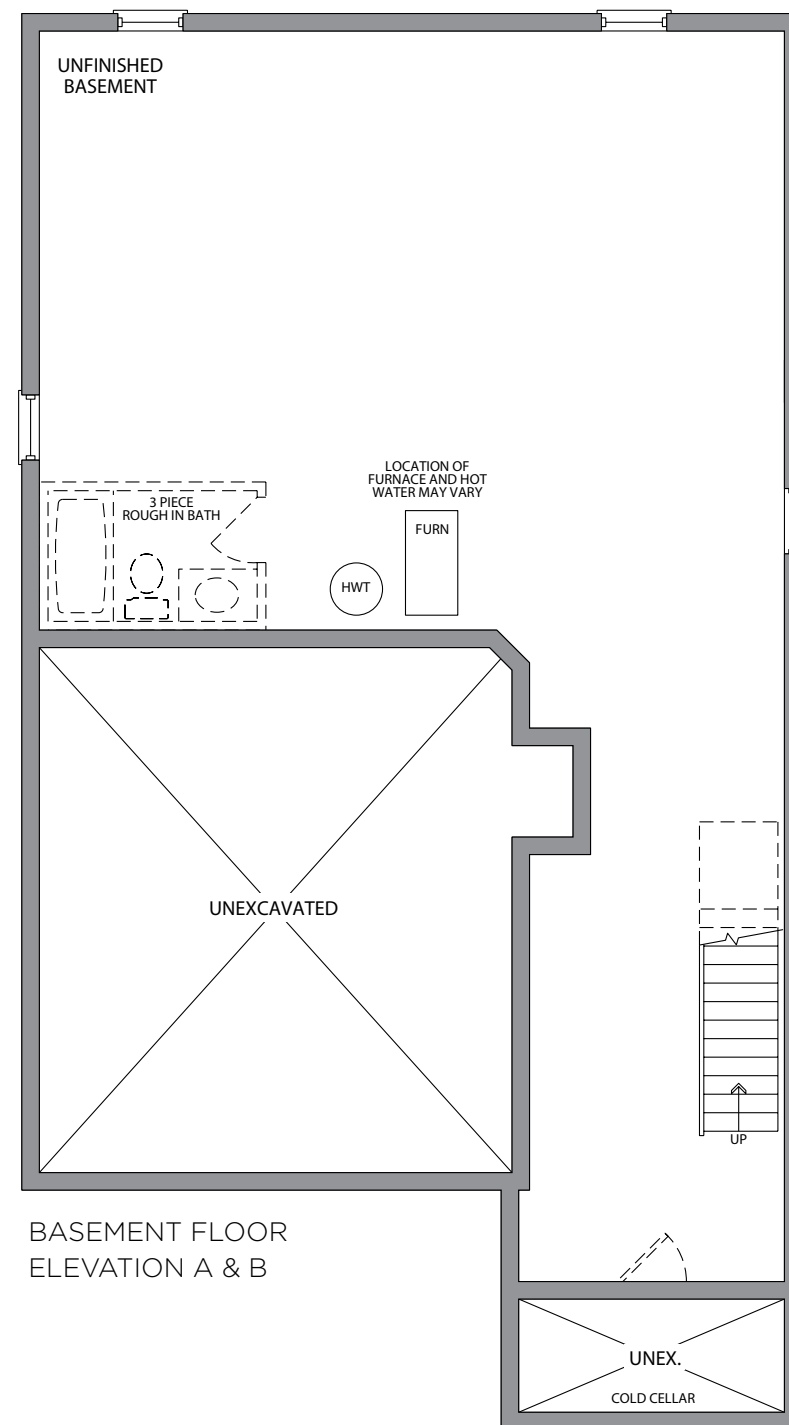

 the *Hampton*

Elevation A • **2,388** sq.ft.

Artist's Concept

GOLDPARK
WORTH MORE™

 the *Hampton*

Elevation B • **2,375** sq.ft.

Artist's Concept

GOLDPARK
WORTH MORE™

the Hampton

Elevation A • 2,388 sq.ft.

Elevation B • 2,375 sq.ft.

GOLDPARK
WORTH MORE™

Prices, figures, illustrations, sizes, features and finishes are subject to change without notice. E.&O.E. Areas and dimensions are approximate and actual usable floor space may vary from the stated area. Layout may be reverse of the unit purchased. E. & O.E.