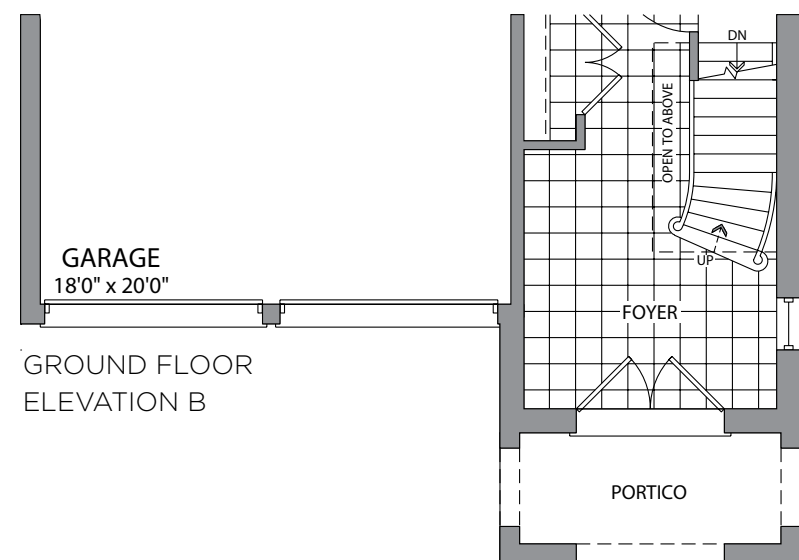

 the *Hampton*

Elevation A • **2,388** sq.ft.

Artist's Concept

GOLDPARK
WORTH MORE™

 the *Hampton*

Elevation B • **2,375** sq.ft.

Artist's Concept

GOLDPARK
WORTH MORE™

the Hampton

Elevation A • 2,388 sq.ft.

Elevation B • 2,375 sq.ft.

GOLDPARK
WORTH MORE™

Prices, figures, illustrations, sizes, features and finishes are subject to change without notice. E.&O.E. Areas and dimensions are approximate and actual usable floor space may vary from the stated area. Layout may be reverse of the unit purchased. E. & O.E.