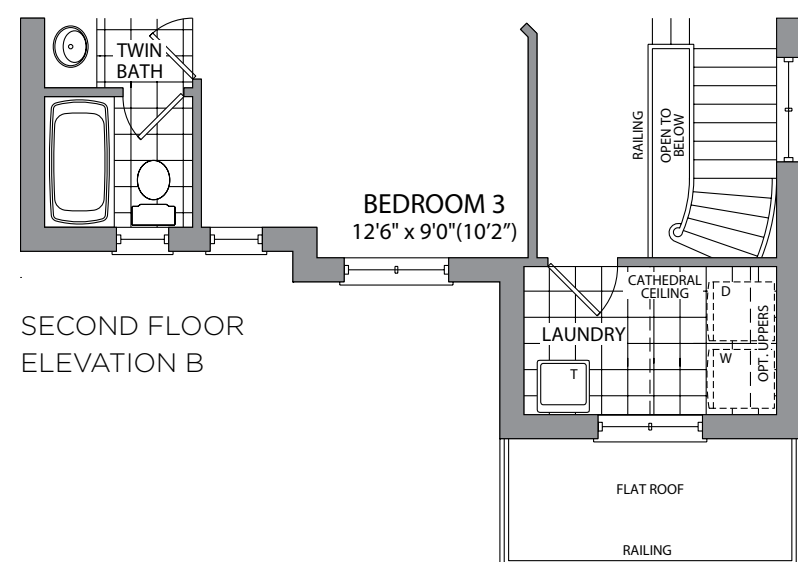

 the *Hampton*

Elevation A • **2,388** sq.ft.

Artist's Concept

GOLDPARK
WORTH MORE™

 the *Hampton*

Elevation B • **2,375** sq.ft.

Artist's Concept

GOLDPARK
WORTH MORE™

the Hampton

Elevation A • 2,388 sq.ft.

Elevation B • 2,375 sq.ft.

GOLDPARK
WORTH MORE™

Prices, figures, illustrations, sizes, features and finishes are subject to change without notice. E.&O.E. Areas and dimensions are approximate and actual usable floor space may vary from the stated area. Layout may be reverse of the unit purchased. E. & O.E.