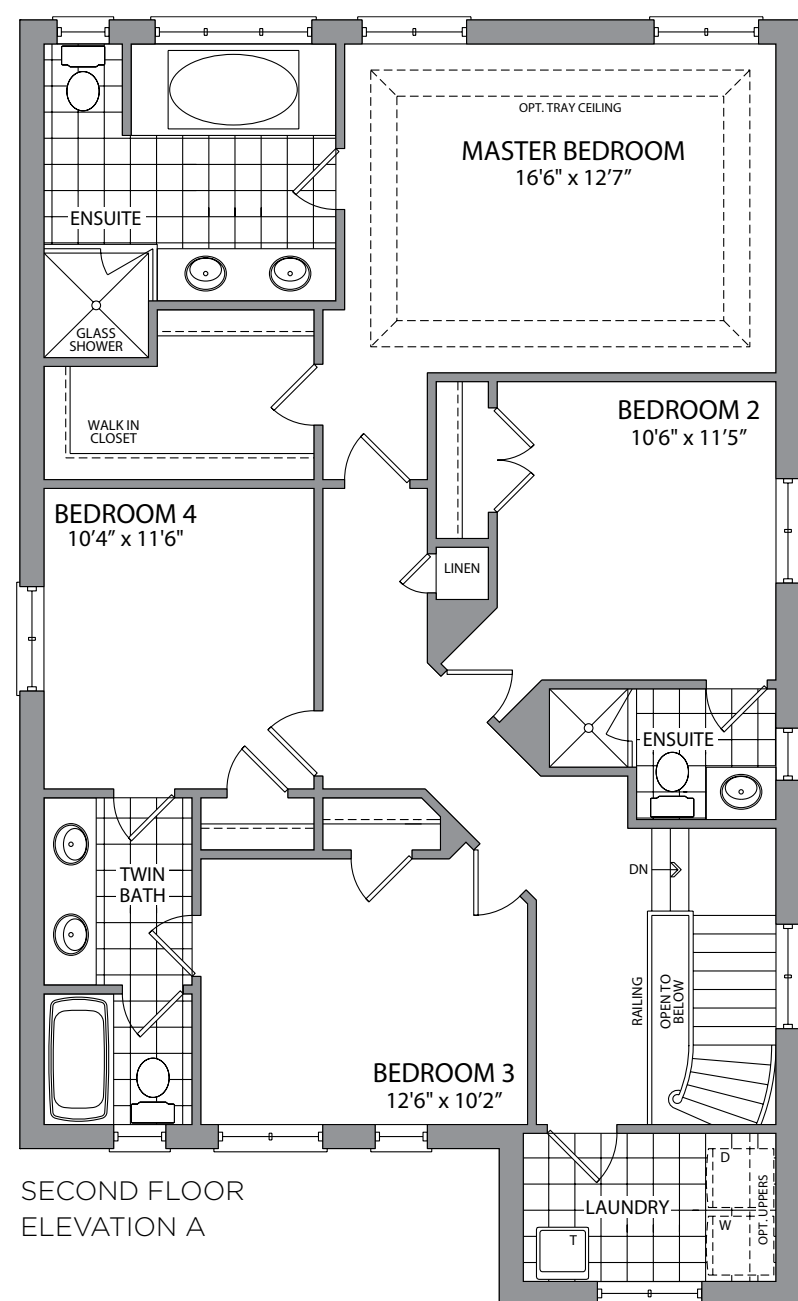

 the *Hampton*

Elevation A • **2,388** sq.ft.

Artist's Concept

GOLDPARK
WORTH MORE™

 the *Hampton*

Elevation B • **2,375** sq.ft.

Artist's Concept

GOLDPARK
WORTH MORE™

the Hampton

Elevation A • 2,388 sq.ft.

Elevation B • 2,375 sq.ft.

GOLDPARK
WORTH MORE™

Prices, figures, illustrations, sizes, features and finishes are subject to change without notice. E.&O.E. Areas and dimensions are approximate and actual usable floor space may vary from the stated area. Layout may be reverse of the unit purchased. E. & O.E.