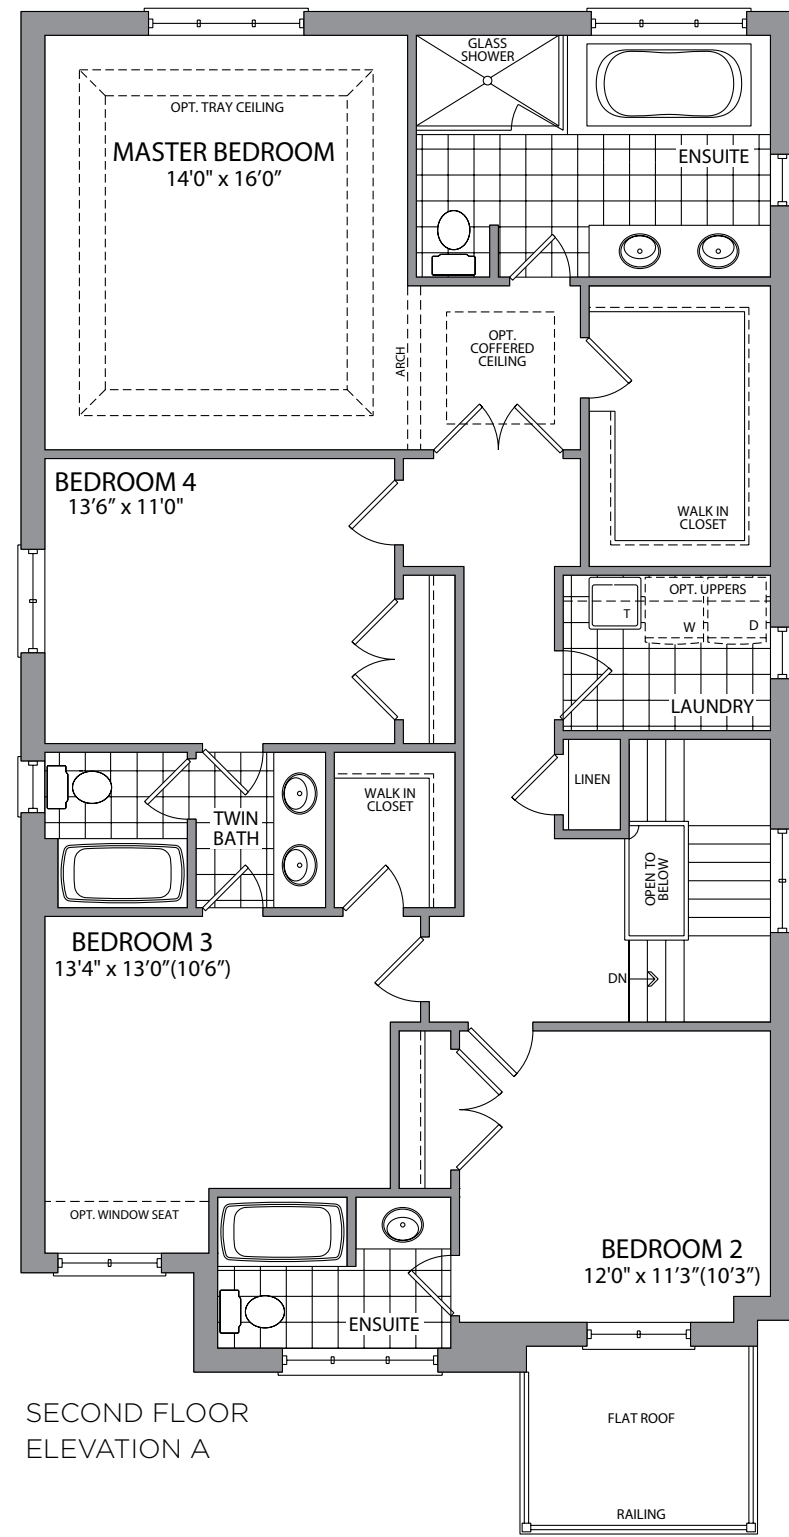

 the *Bridgeport*

Elevation A • **2,778** sq.ft.

Artist's Concept

**GOLDPARK**  
WORTH MORE™

 the *Bridgeport*

Elevation B • **2,817** sq.ft.

Artist's Concept

**GOLDPARK**  
WORTH MORE™

# the Bridgeport

Elevation A • 2,778 sq.ft.

Elevation B • 2,817 sq.ft.

**GOLDPARK**  
WORTH MORE™

Prices, figures, illustrations, sizes, features and finishes are subject to change without notice. E.&O.E. Areas and dimensions are approximate and actual usable floor space may vary from the stated area. Layout may be reverse of the unit purchased. E. & O.E.