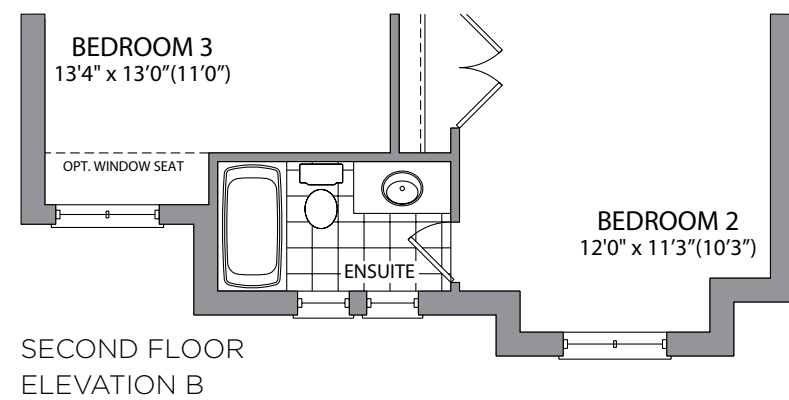

 the *Bridgeport*

Elevation A • **2,778** sq.ft.

Artist's Concept

**GOLDPARK**  
WORTH MORE™

 the *Bridgeport*

Elevation B • **2,817** sq.ft.

Artist's Concept

**GOLDPARK**  
WORTH MORE™

# the Bridgeport

Elevation A • 2,778 sq.ft.

Elevation B • 2,817 sq.ft.

**GOLDPARK**  
WORTH MORE™

Prices, figures, illustrations, sizes, features and finishes are subject to change without notice. E.&O.E. Areas and dimensions are approximate and actual usable floor space may vary from the stated area. Layout may be reverse of the unit purchased. E. & O.E.