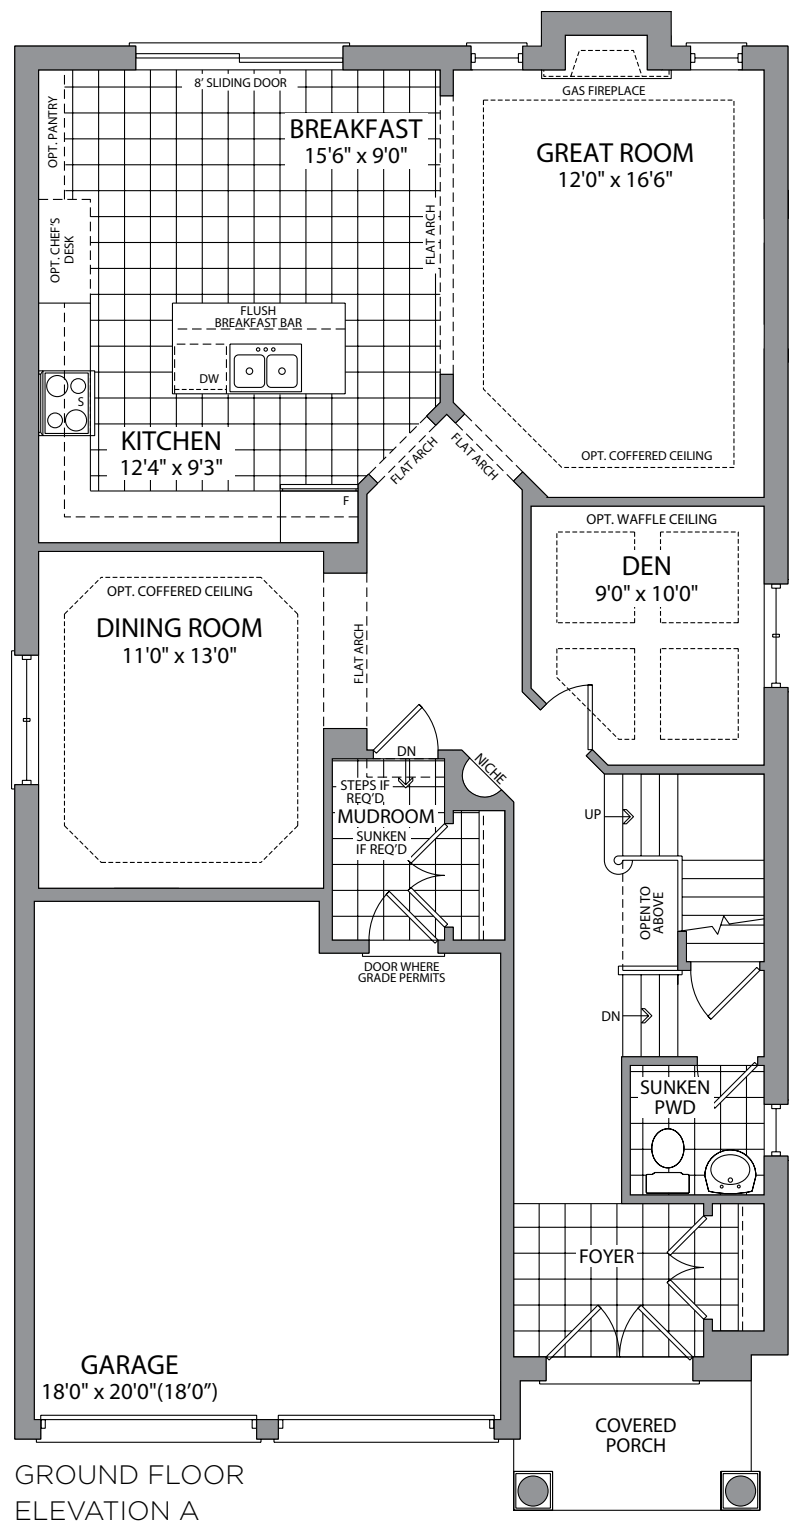

 the *Bridgeport*

Elevation A • **2,778** sq.ft.

Artist's Concept

**GOLDPARK**  
WORTH MORE™

 the *Bridgeport*

Elevation B • **2,817** sq.ft.

Artist's Concept

**GOLDPARK**  
WORTH MORE™

# the Bridgeport

Elevation A • 2,778 sq.ft.

Elevation B • 2,817 sq.ft.

**GOLDPARK**  
WORTH MORE™

Prices, figures, illustrations, sizes, features and finishes are subject to change without notice. E.&O.E. Areas and dimensions are approximate and actual usable floor space may vary from the stated area. Layout may be reverse of the unit purchased. E. & O.E.