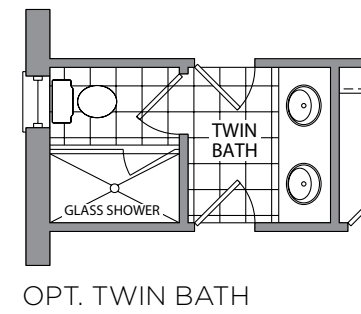

 the *Bridgeport*

Elevation A • **2,778** sq.ft.

Artist's Concept

**GOLDPARK**  
WORTH MORE™

 the *Bridgeport*

Elevation B • **2,817** sq.ft.

Artist's Concept

**GOLDPARK**  
WORTH MORE™

# the Bridgeport

Elevation A • 2,778 sq.ft.

Elevation B • 2,817 sq.ft.

**GOLDPARK**  
WORTH MORE™

Prices, figures, illustrations, sizes, features and finishes are subject to change without notice. E.&O.E. Areas and dimensions are approximate and actual usable floor space may vary from the stated area. Layout may be reverse of the unit purchased. E. & O.E.