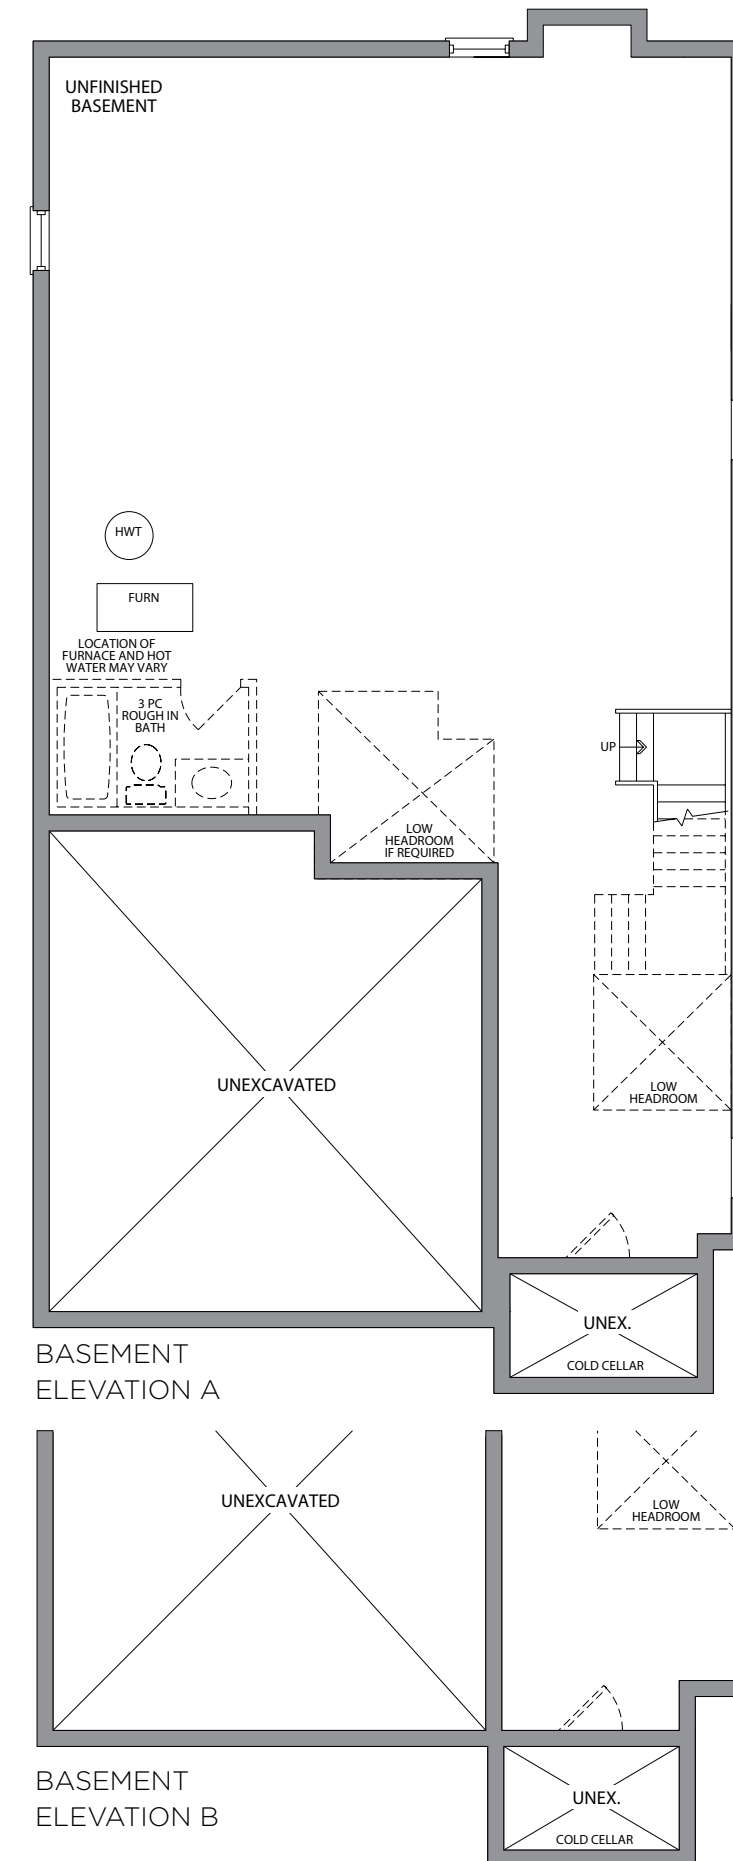

 the *Bridgeport*

Elevation A • **2,778** sq.ft.

Artist's Concept

**GOLDPARK**  
WORTH MORE™

 the *Bridgeport*

Elevation B • **2,817** sq.ft.

Artist's Concept

**GOLDPARK**  
WORTH MORE™

# the Bridgeport

Elevation A • 2,778 sq.ft.

Elevation B • 2,817 sq.ft.

**GOLDPARK**  
WORTH MORE™

Prices, figures, illustrations, sizes, features and finishes are subject to change without notice. E.&O.E. Areas and dimensions are approximate and actual usable floor space may vary from the stated area. Layout may be reverse of the unit purchased. E. & O.E.