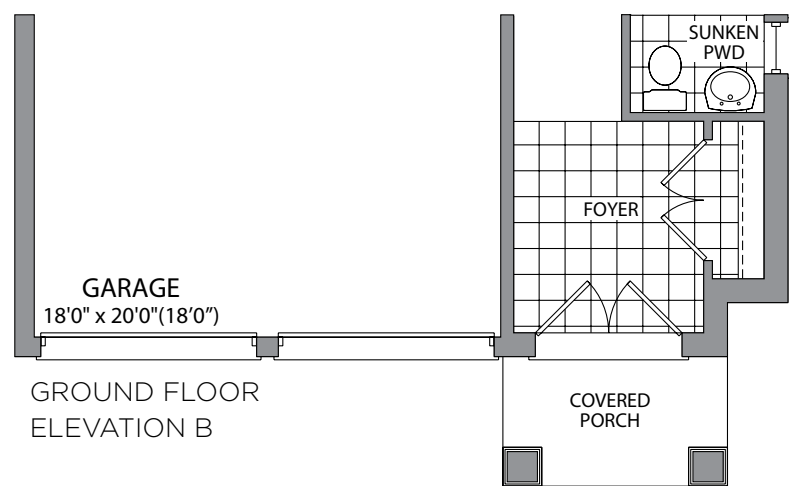

 the *Bridgeport*

Elevation A • **2,778** sq.ft.

Artist's Concept

**GOLDPARK**  
WORTH MORE™

 the *Bridgeport*

Elevation B • **2,817** sq.ft.

Artist's Concept

**GOLDPARK**  
WORTH MORE™

# the Bridgeport

Elevation A • 2,778 sq.ft.

Elevation B • 2,817 sq.ft.

**GOLDPARK**  
WORTH MORE™

Prices, figures, illustrations, sizes, features and finishes are subject to change without notice. E.&O.E. Areas and dimensions are approximate and actual usable floor space may vary from the stated area. Layout may be reverse of the unit purchased. E. & O.E.