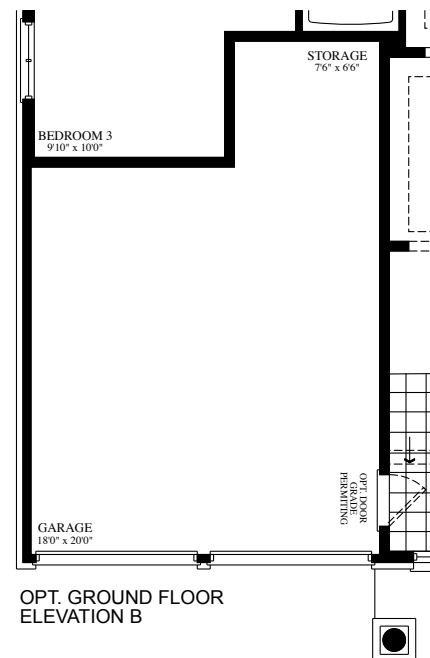

 **The Breezewood**

Elevation A • 2,111 sq.ft.

Elevation B • 2,061 sq.ft.

42'
SERIES

42-2

The Breezewood

42'

SERIES

Elevation A • 2,111 sq.ft.

Elevation B • 2,061 sq.ft.

42-2 **GOLDPARK**
WORTH MORE™

Prices, figures, illustrations, sizes, features and finishes are subject to change without notice. E.&O.E. Areas and dimensions are approximate and actual usable floor space may vary from the stated area. Layout may be reverse of the unit purchased. E. & O.E.