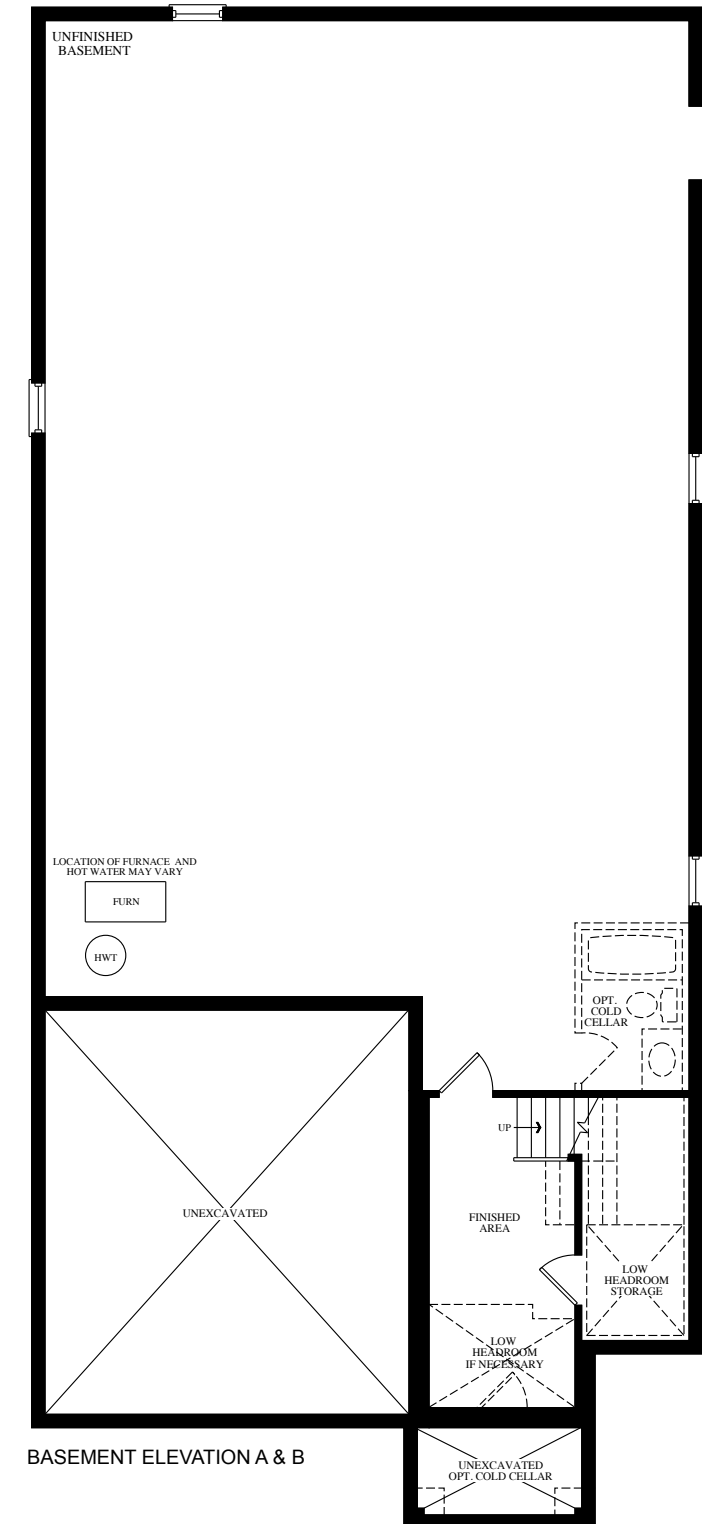

 **The Breezewood**

Elevation A • 2,111 sq.ft.

Elevation B • 2,061 sq.ft.

42'
SERIES

42-2

The Breezewood

42'

SERIES

Elevation A • 2,111 sq.ft.

Elevation B • 2,061 sq.ft.

42-2 **GOLDPARK**
WORTH MORE™

Prices, figures, illustrations, sizes, features and finishes are subject to change without notice. E.&O.E. Areas and dimensions are approximate and actual usable floor space may vary from the stated area. Layout may be reverse of the unit purchased. E. & O.E.