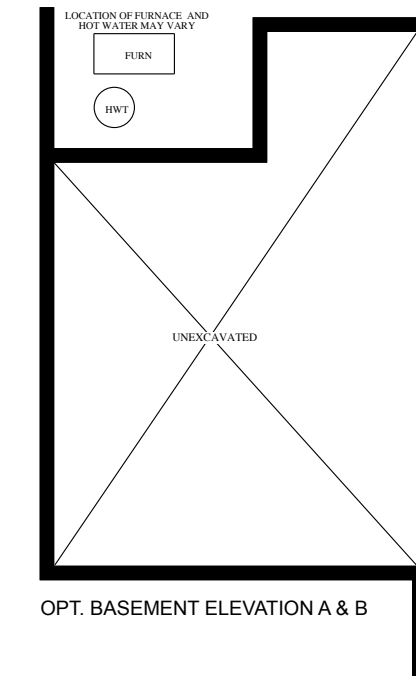

 **The Breezewood**

Elevation A • 2,111 sq.ft.

Elevation B • 2,061 sq.ft.

42'
SERIES

42-2

The Breezewood

42'

SERIES

Elevation A • 2,111 sq.ft.

Elevation B • 2,061 sq.ft.

42-2 **GOLDPARK**
WORTH MORE™

Prices, figures, illustrations, sizes, features and finishes are subject to change without notice. E.&O.E. Areas and dimensions are approximate and actual usable floor space may vary from the stated area. Layout may be reverse of the unit purchased. E. & O.E.