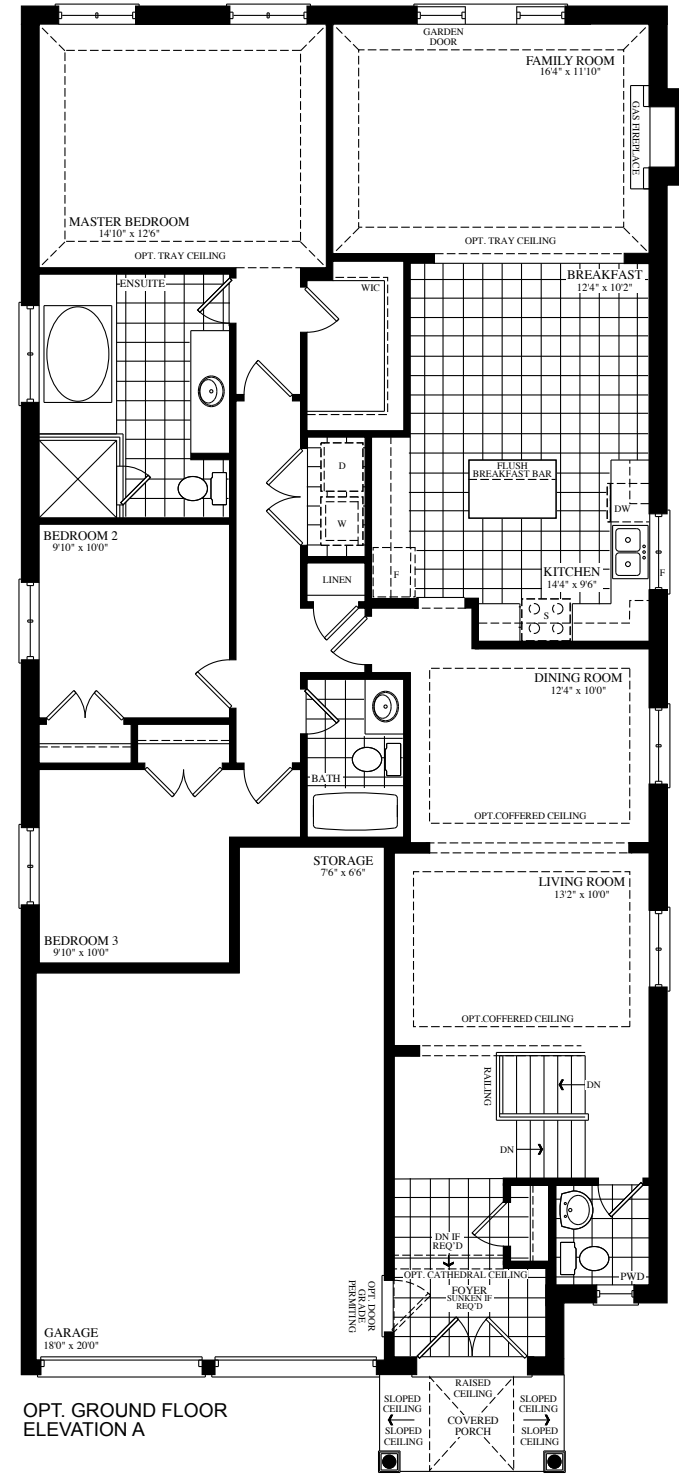

 **The Breezewood**

Elevation A • 2,111 sq.ft.

Elevation B • 2,061 sq.ft.

42'
SERIES

42-2

The Breezewood

42'

SERIES

Elevation A • 2,111 sq.ft.

Elevation B • 2,061 sq.ft.

42-2 **GOLDPARK**
WORTH MORE™

Prices, figures, illustrations, sizes, features and finishes are subject to change without notice. E.&O.E. Areas and dimensions are approximate and actual usable floor space may vary from the stated area. Layout may be reverse of the unit purchased. E. & O.E.