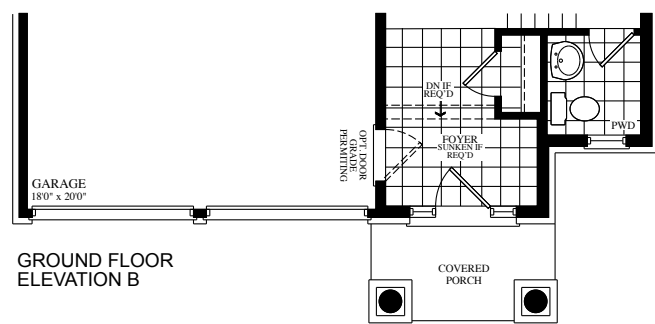

 **The Breezewood**

Elevation A • 2,111 sq.ft.

Elevation B • 2,061 sq.ft.

42'
SERIES

42-2

The Breezewood

42'

SERIES

Elevation A • 2,111 sq.ft.

Elevation B • 2,061 sq.ft.

42-2 **GOLDPARK**
WORTH MORE™

Prices, figures, illustrations, sizes, features and finishes are subject to change without notice. E.&O.E. Areas and dimensions are approximate and actual usable floor space may vary from the stated area. Layout may be reverse of the unit purchased. E. & O.E.