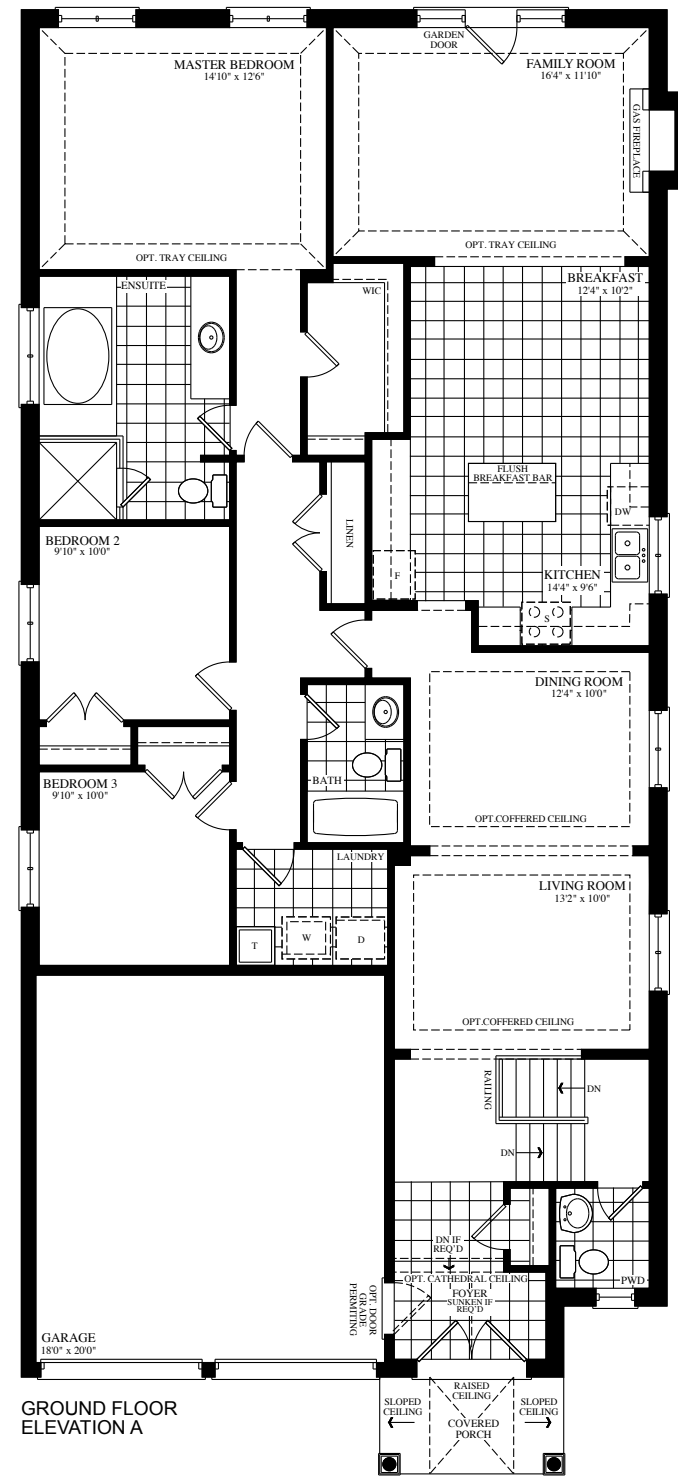

 **The Breezewood**

Elevation A • 2,111 sq.ft.

Elevation B • 2,061 sq.ft.

42'
SERIES

42-2

The Breezewood

42'

SERIES

Elevation A • 2,111 sq.ft.

Elevation B • 2,061 sq.ft.

42-2 **GOLDPARK**
WORTH MORE™

Prices, figures, illustrations, sizes, features and finishes are subject to change without notice. E.&O.E. Areas and dimensions are approximate and actual usable floor space may vary from the stated area. Layout may be reverse of the unit purchased. E. & O.E.