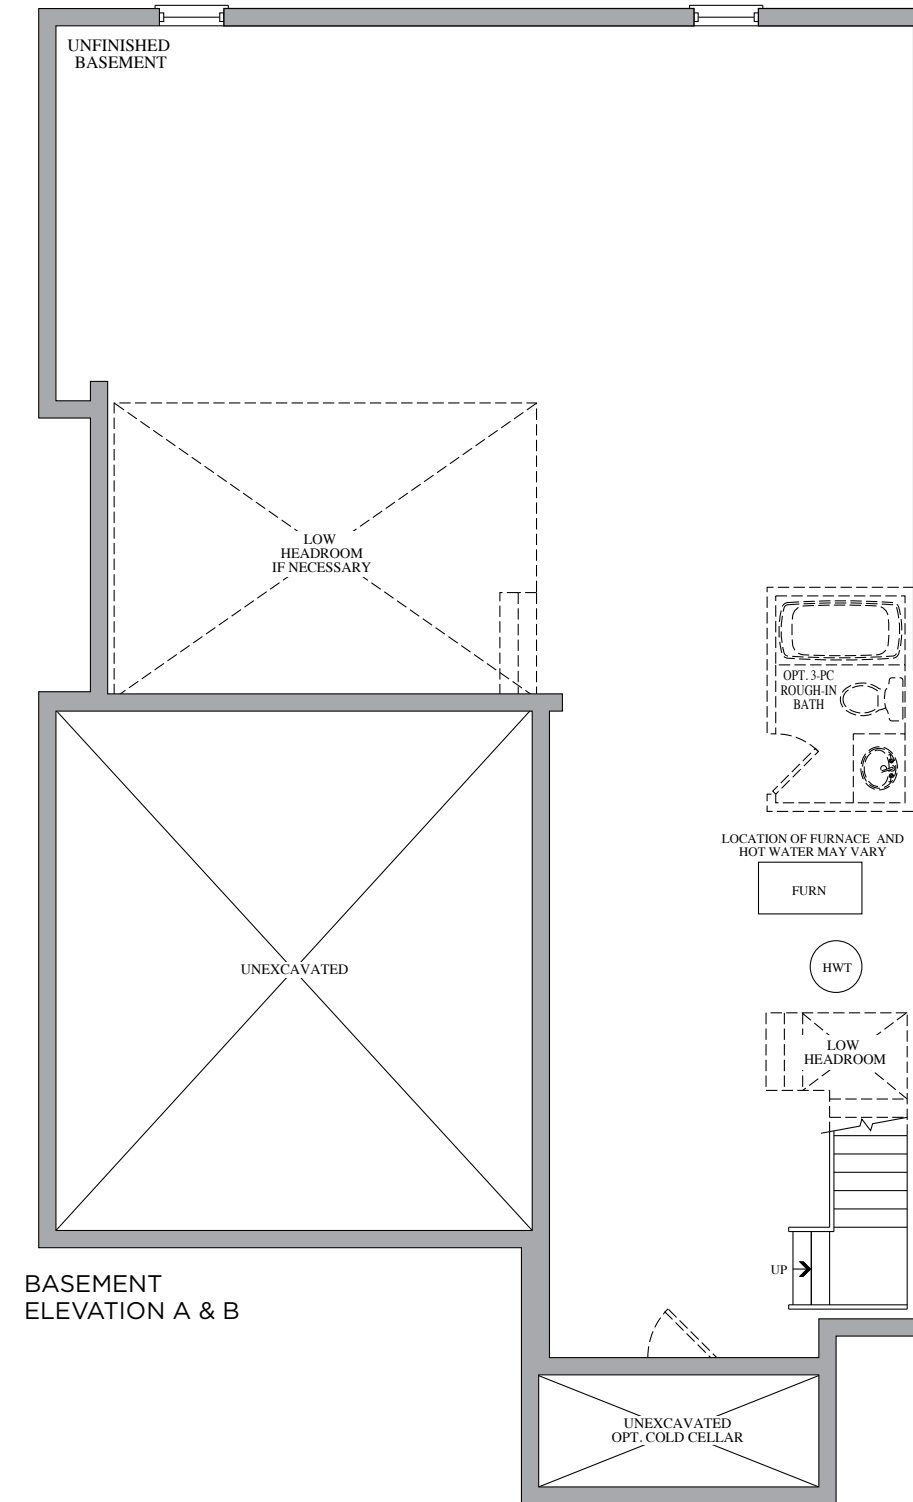

The Bach

Elevation A • 3,046 sq.ft.

Artist's Concept

Artist's Concept

Elevation B • 3,046 sq.ft.

41'
SERIES

The Bach

41' SERIES

Elevation A • 3,046 sq.ft.

Elevation B • 3,046 sq.ft.

Prices, figures, illustrations, sizes, features and finishes are subject to change without notice. E.&O.E. Areas and dimensions are approximate and actual usable floor space may vary from the stated area. Layout may be reverse of the unit purchased. E. & O.E.