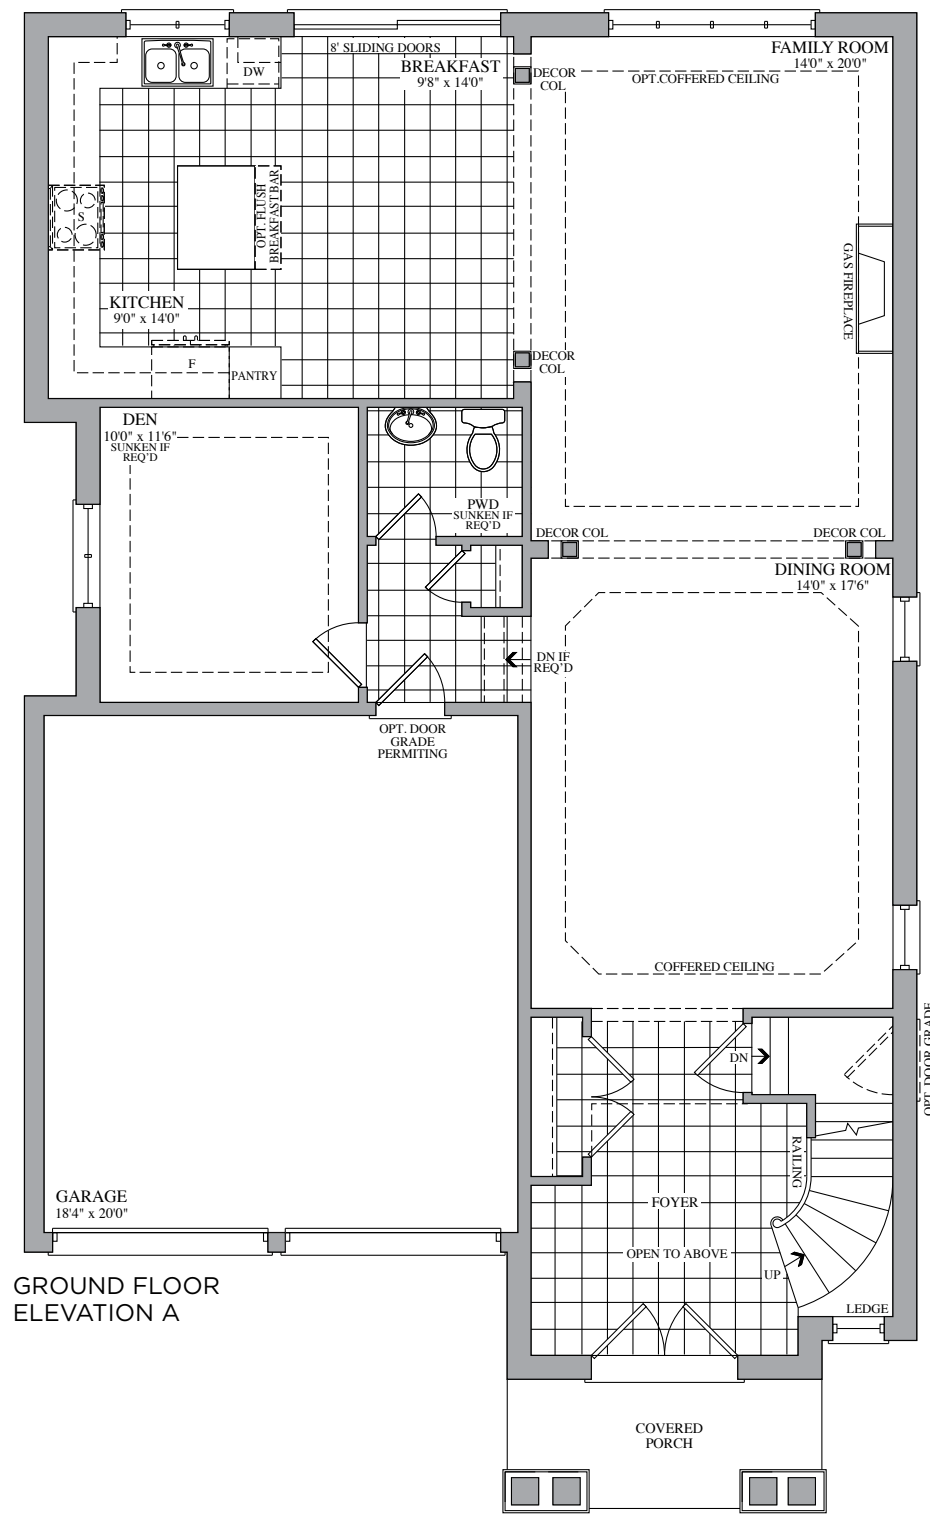

The Bach

Elevation A • 3,046 sq.ft.

Artist's Concept

Artist's Concept

Elevation B • 3,046 sq.ft.

41'
SERIES

The Bach

41' SERIES

Elevation A • 3,046 sq.ft.

Elevation B • 3,046 sq.ft.

Prices, figures, illustrations, sizes, features and finishes are subject to change without notice. E.&O.E. Areas and dimensions are approximate and actual usable floor space may vary from the stated area. Layout may be reverse of the unit purchased. E. & O.E.