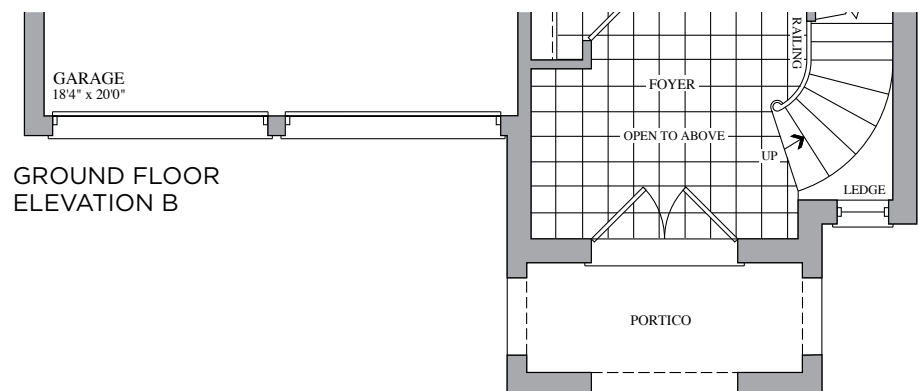

The Bach

Elevation A • 3,046 sq.ft.

Artist's Concept

Artist's Concept

Elevation B • 3,046 sq.ft.

41'
SERIES

The Bach

41' SERIES

Elevation A • 3,046 sq.ft.

Elevation B • 3,046 sq.ft.

Prices, figures, illustrations, sizes, features and finishes are subject to change without notice. E.&O.E. Areas and dimensions are approximate and actual usable floor space may vary from the stated area. Layout may be reverse of the unit purchased. E. & O.E.