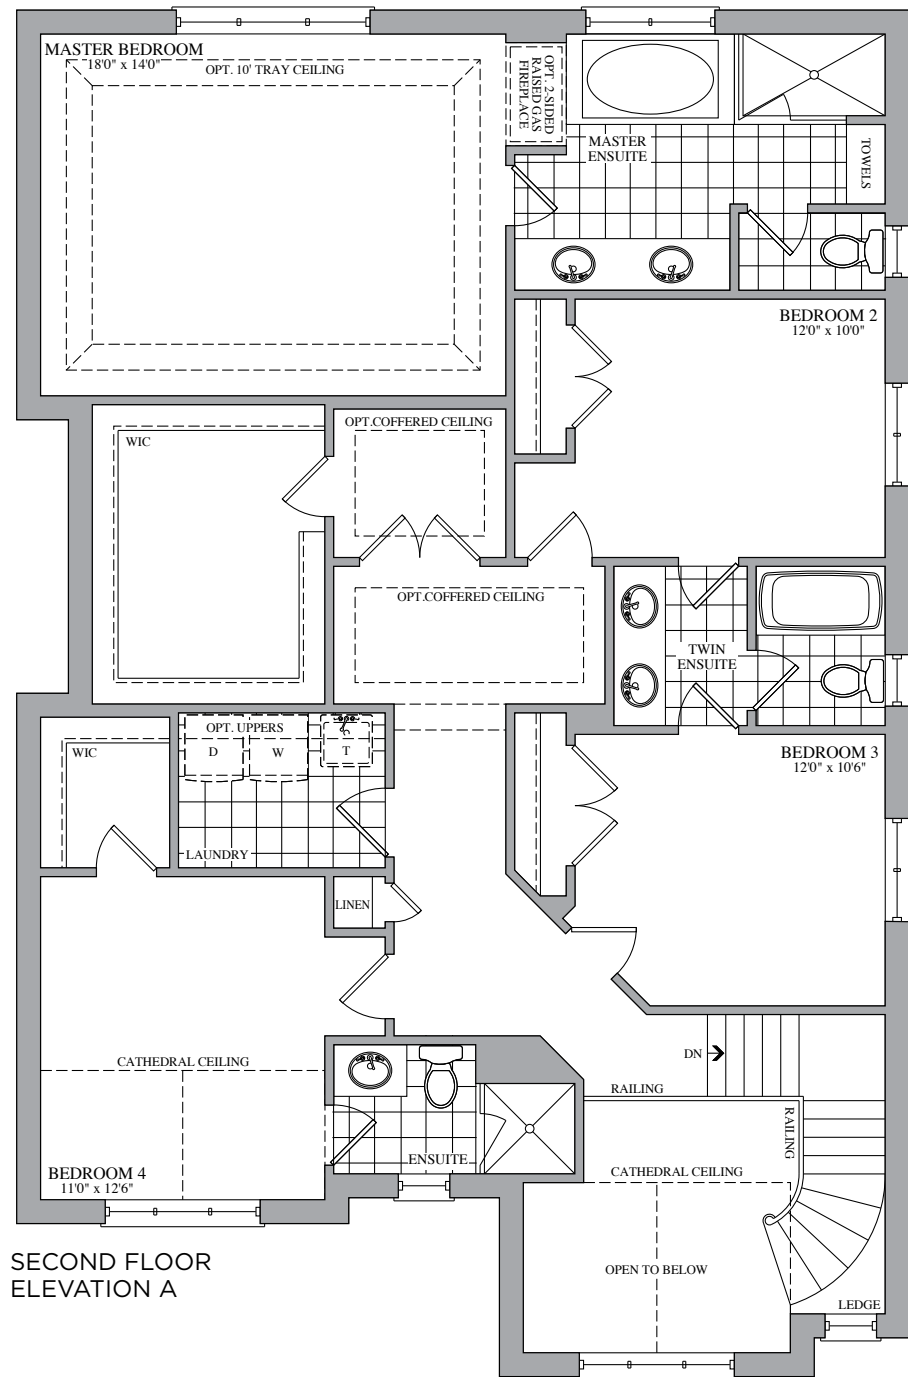

The Bach

Elevation A • 3,046 sq.ft.

Artist's Concept

Artist's Concept

Elevation B • 3,046 sq.ft.

41'
SERIES

The Bach

41' SERIES

Elevation A • 3,046 sq.ft.

Elevation B • 3,046 sq.ft.

Prices, figures, illustrations, sizes, features and finishes are subject to change without notice. E.&O.E. Areas and dimensions are approximate and actual usable floor space may vary from the stated area. Layout may be reverse of the unit purchased. E. & O.E.