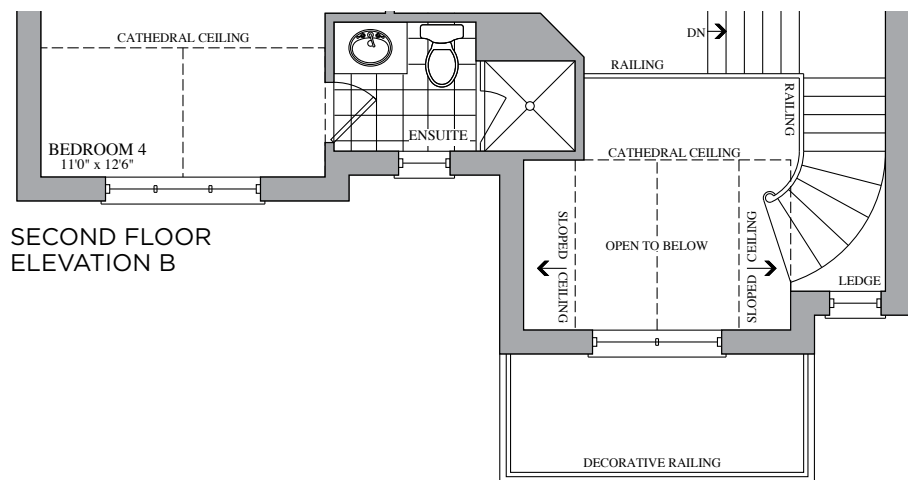

The Bach

Elevation A • 3,046 sq.ft.

Artist's Concept

Artist's Concept

Elevation B • 3,046 sq.ft.

41'
SERIES

The Bach

41' SERIES

Elevation A • 3,046 sq.ft.

Elevation B • 3,046 sq.ft.

Prices, figures, illustrations, sizes, features and finishes are subject to change without notice. E.&O.E. Areas and dimensions are approximate and actual usable floor space may vary from the stated area. Layout may be reverse of the unit purchased. E. & O.E.