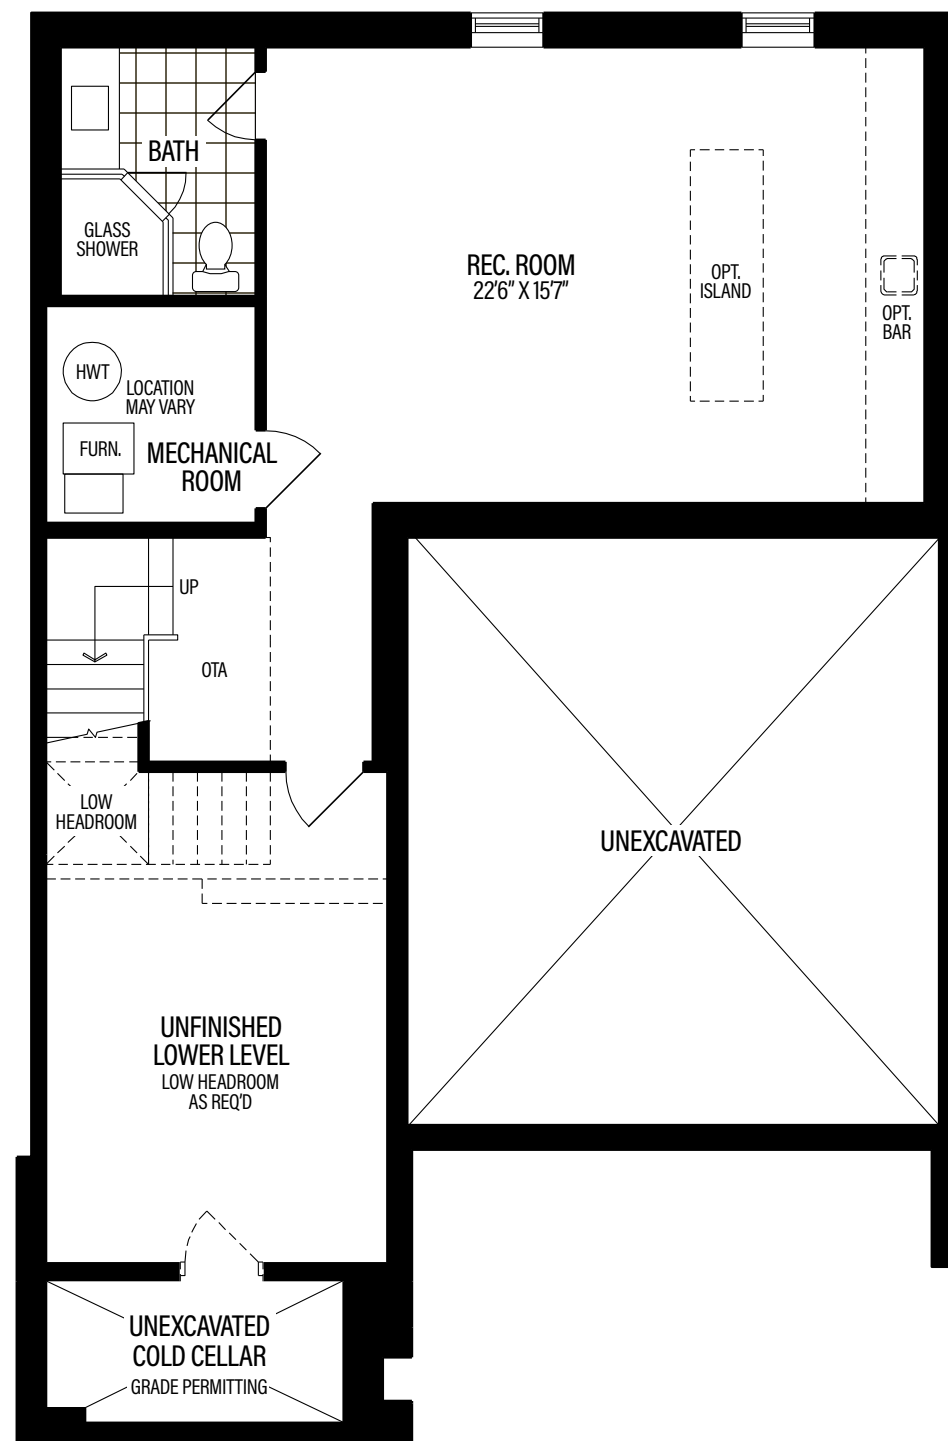

*The Ashton Manor*

THE MANORS  
AT PINE VALLEY

GOLDPARKHOMES.COM

WORTH MORE  
**GOLDPARK**

*The Ashton Manor*

ELEVATION B | 2813 SQ.FT.

*The Ashton Manor*

ELEVATION A | 2825 SQ.FT.

# The Ashton Manor

4 BEDROOMS | 4.5 BATHROOMS

**ELEV. A 2825** SQ.FT.  
INCLUDES 583 SQ.FT. OF LOWER LEVEL

**ELEV. B 2813** SQ.FT.  
INCLUDES 583 SQ.FT. OF LOWER LEVEL

**END 1 A 2866** SQ.FT.  
INCLUDES 587 SQ.FT. OF LOWER LEVEL

**END 1 B 2855** SQ.FT.  
INCLUDES 587 SQ.FT. OF LOWER LEVEL

**END 2 A 2858** SQ.FT.  
INCLUDES 590 SQ.FT. OF LOWER LEVEL

**END 2 B 2846** SQ.FT.  
INCLUDES 590 SQ.FT. OF LOWER LEVEL

*Lower level*  
ELEV 'A' & 'B'

*Main level*  
ELEV 'A'

*Part Main level*  
ELEV 'B'

*Second level*  
ELEV 'A'