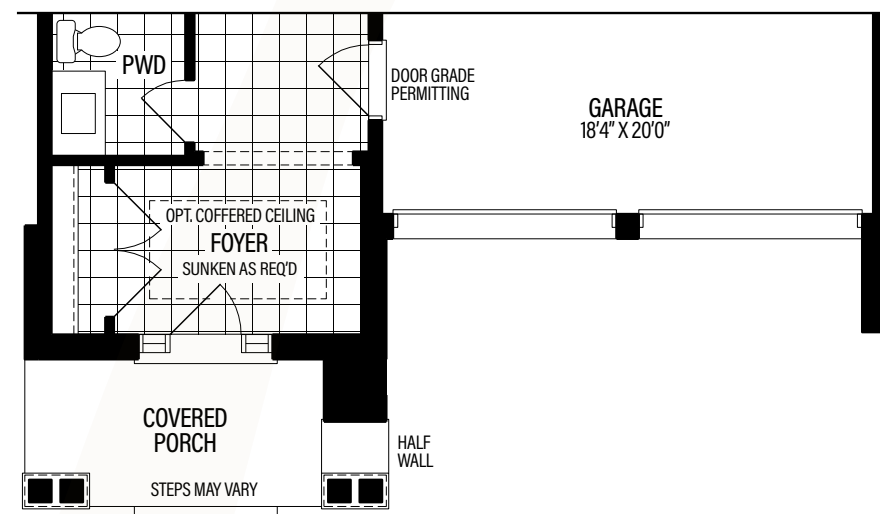

*The Ashton Manor*

THE MANORS  
AT PINE VALLEY

GOLDPARKHOMES.COM

WORTH MORE  
**GOLDPARK**

*The Ashton Manor*

ELEVATION B | 2813 SQ.FT.

*The Ashton Manor*

ELEVATION A | 2825 SQ.FT.

# The Ashton Manor

4 BEDROOMS | 4.5 BATHROOMS

**ELEV. A 2825** SQ.FT.  
INCLUDES 583 SQ.FT. OF LOWER LEVEL

**ELEV. B 2813** SQ.FT.  
INCLUDES 583 SQ.FT. OF LOWER LEVEL

**END 1 A 2866** SQ.FT.  
INCLUDES 587 SQ.FT. OF LOWER LEVEL

**END 1 B 2855** SQ.FT.  
INCLUDES 587 SQ.FT. OF LOWER LEVEL

**END 2 A 2858** SQ.FT.  
INCLUDES 590 SQ.FT. OF LOWER LEVEL

**END 2 B 2846** SQ.FT.  
INCLUDES 590 SQ.FT. OF LOWER LEVEL

*Lower level*  
ELEV 'A' & 'B'

*Main level*  
ELEV 'A'

*Part Main level*  
ELEV 'B'

*Second level*  
ELEV 'A'