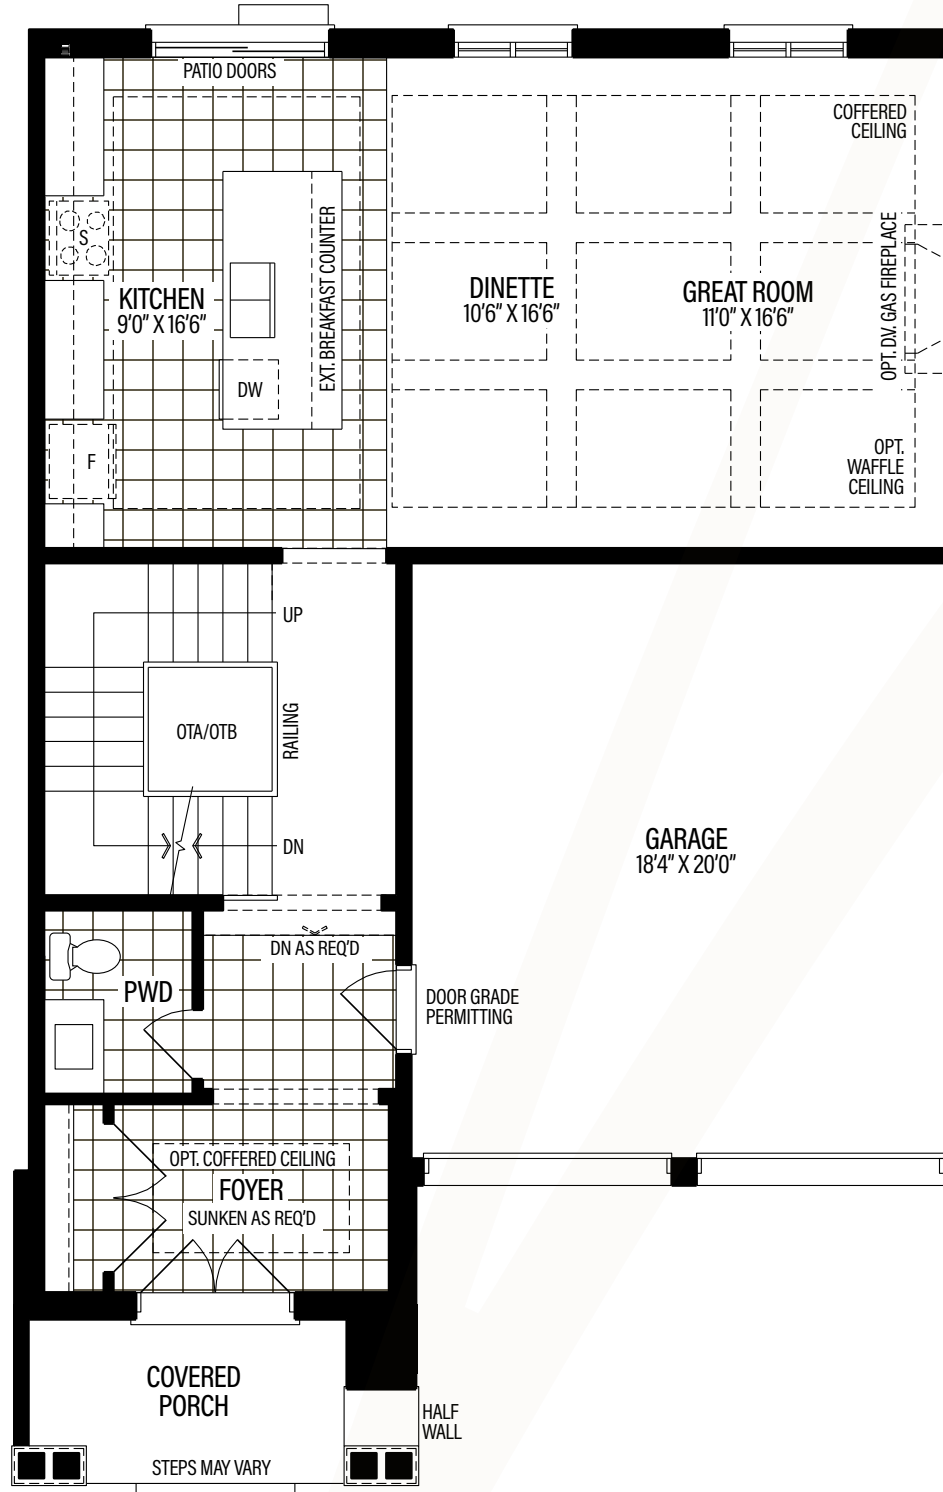

*The Ashton Manor*

THE MANORS  
AT PINE VALLEY

GOLDPARKHOMES.COM

WORTH MORE  
**GOLDPARK**

*The Ashton Manor*

ELEVATION B | 2813 SQ.FT.

*The Ashton Manor*

ELEVATION A | 2825 SQ.FT.

# The Ashton Manor

4 BEDROOMS | 4.5 BATHROOMS

**ELEV. A 2825** SQ.FT.  
INCLUDES 583 SQ.FT. OF LOWER LEVEL

**ELEV. B 2813** SQ.FT.  
INCLUDES 583 SQ.FT. OF LOWER LEVEL

**END 1 A 2866** SQ.FT.  
INCLUDES 587 SQ.FT. OF LOWER LEVEL

**END 1 B 2855** SQ.FT.  
INCLUDES 587 SQ.FT. OF LOWER LEVEL

**END 2 A 2858** SQ.FT.  
INCLUDES 590 SQ.FT. OF LOWER LEVEL

**END 2 B 2846** SQ.FT.  
INCLUDES 590 SQ.FT. OF LOWER LEVEL

*Lower level*  
ELEV 'A' & 'B'

*Main level*  
ELEV 'A'

*Part Main level*  
ELEV 'B'

*Second level*  
ELEV 'A'