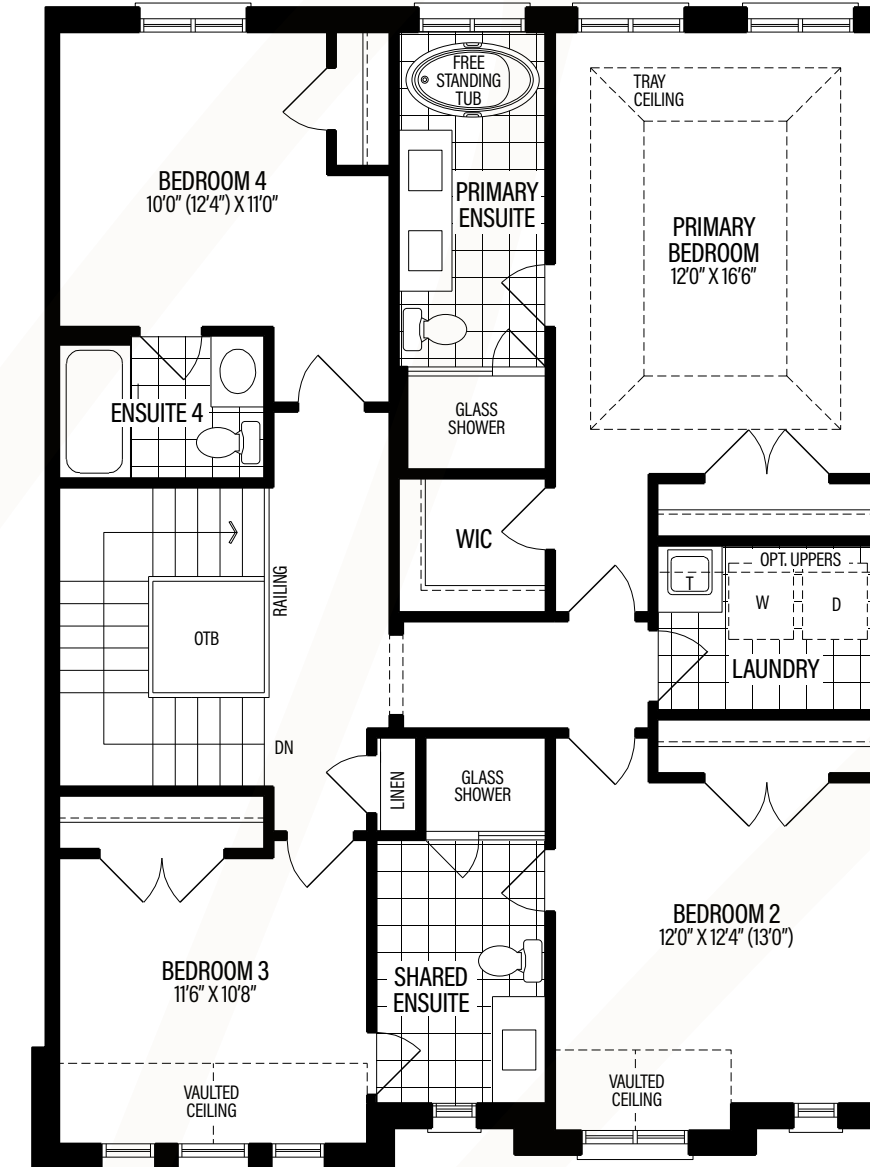

*The Ashton Manor*

THE MANORS  
AT PINE VALLEY

GOLDPARKHOMES.COM

WORTH MORE  
**GOLDPARK**

*The Ashton Manor*

ELEVATION B | 2813 SQ.FT.

*The Ashton Manor*

ELEVATION A | 2825 SQ.FT.

# The Ashton Manor

4 BEDROOMS | 4.5 BATHROOMS

**ELEV. A 2825** SQ.FT.  
INCLUDES 583 SQ.FT. OF LOWER LEVEL

**ELEV. B 2813** SQ.FT.  
INCLUDES 583 SQ.FT. OF LOWER LEVEL

**END 1 A 2866** SQ.FT.  
INCLUDES 587 SQ.FT. OF LOWER LEVEL

**END 1 B 2855** SQ.FT.  
INCLUDES 587 SQ.FT. OF LOWER LEVEL

**END 2 A 2858** SQ.FT.  
INCLUDES 590 SQ.FT. OF LOWER LEVEL

**END 2 B 2846** SQ.FT.  
INCLUDES 590 SQ.FT. OF LOWER LEVEL

*Lower level*  
ELEV 'A' & 'B'

*Main level*  
ELEV 'A'

*Part Main level*  
ELEV 'B'

*Second level*  
ELEV 'A'